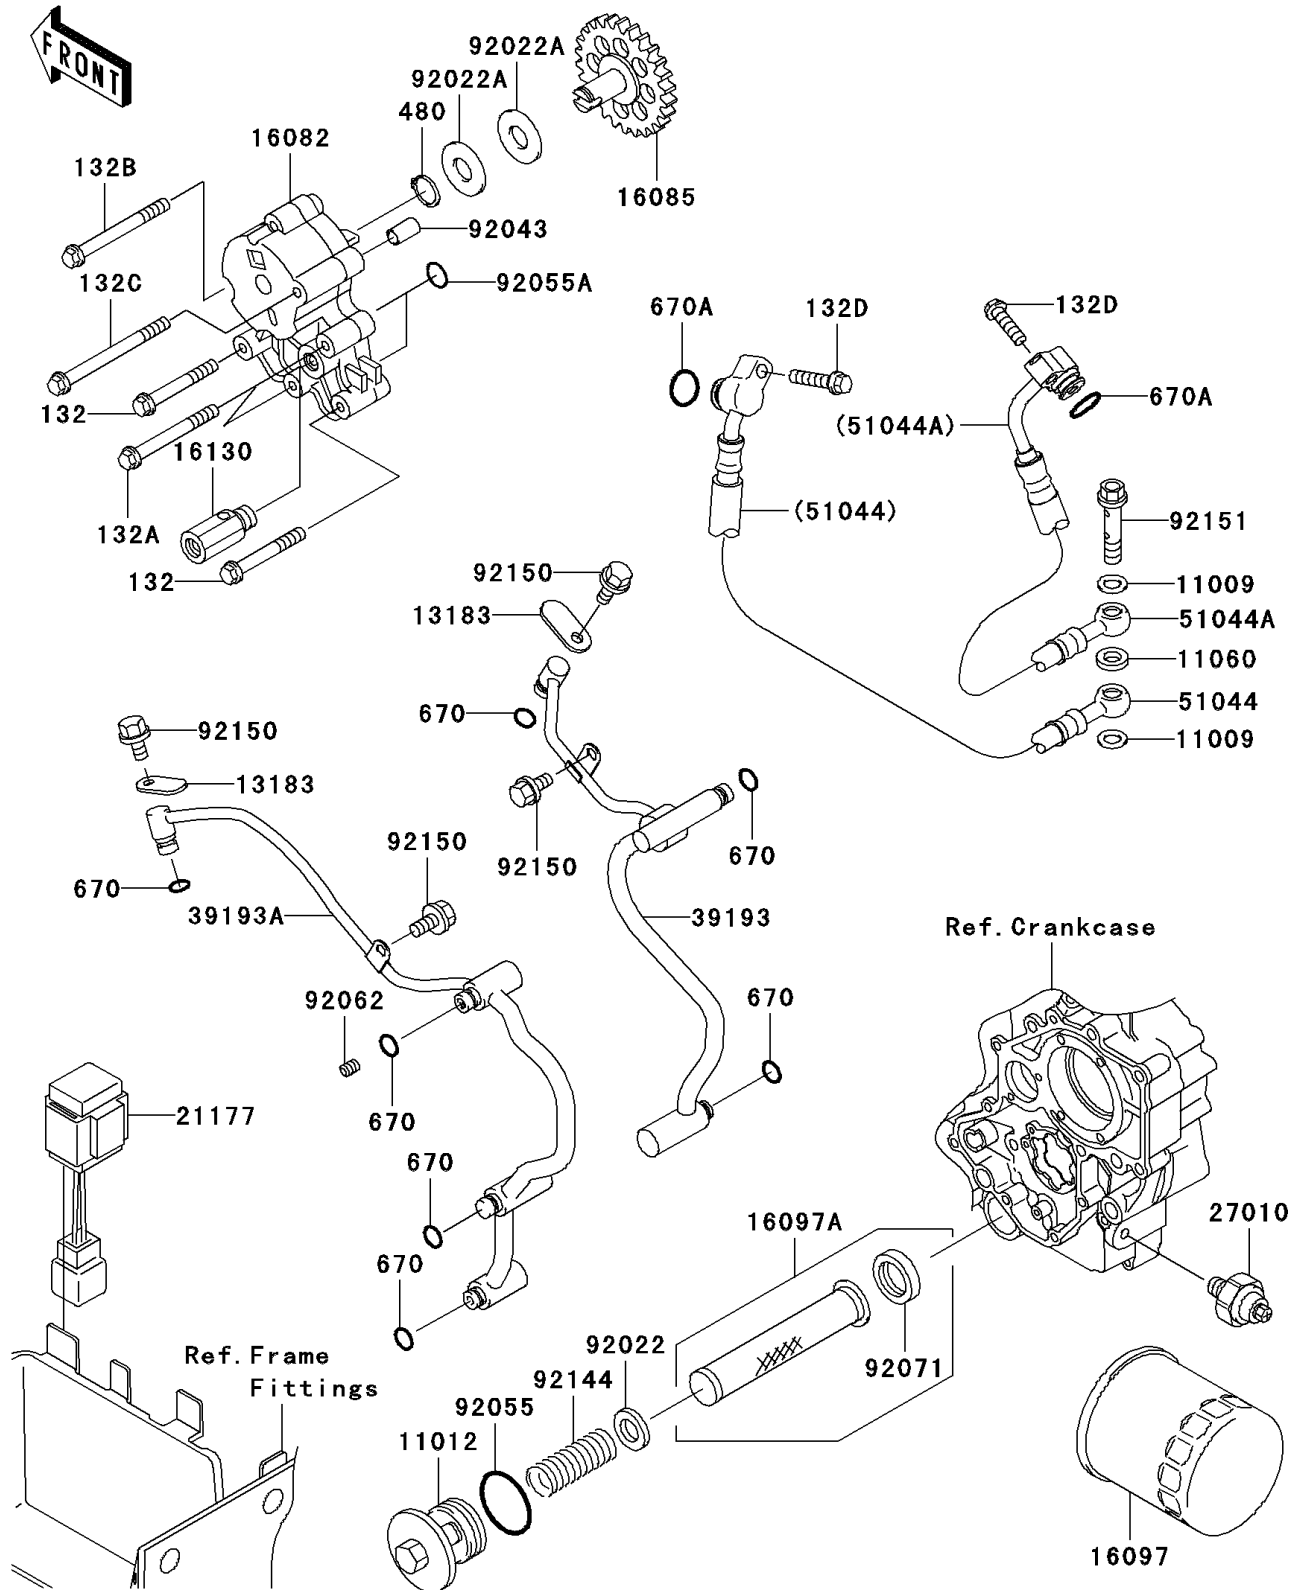

2006 Vulcan 1500 Classic

PARTS DIAGRAM

Oil Pump/Oil Filter

E1710

2006 Vulcan 1500 Classic

PARTS LIST

Oil Pump/Oil Filter

ITEM NAME	PART NUMBER	QUANTITY
-----------	-------------	----------
