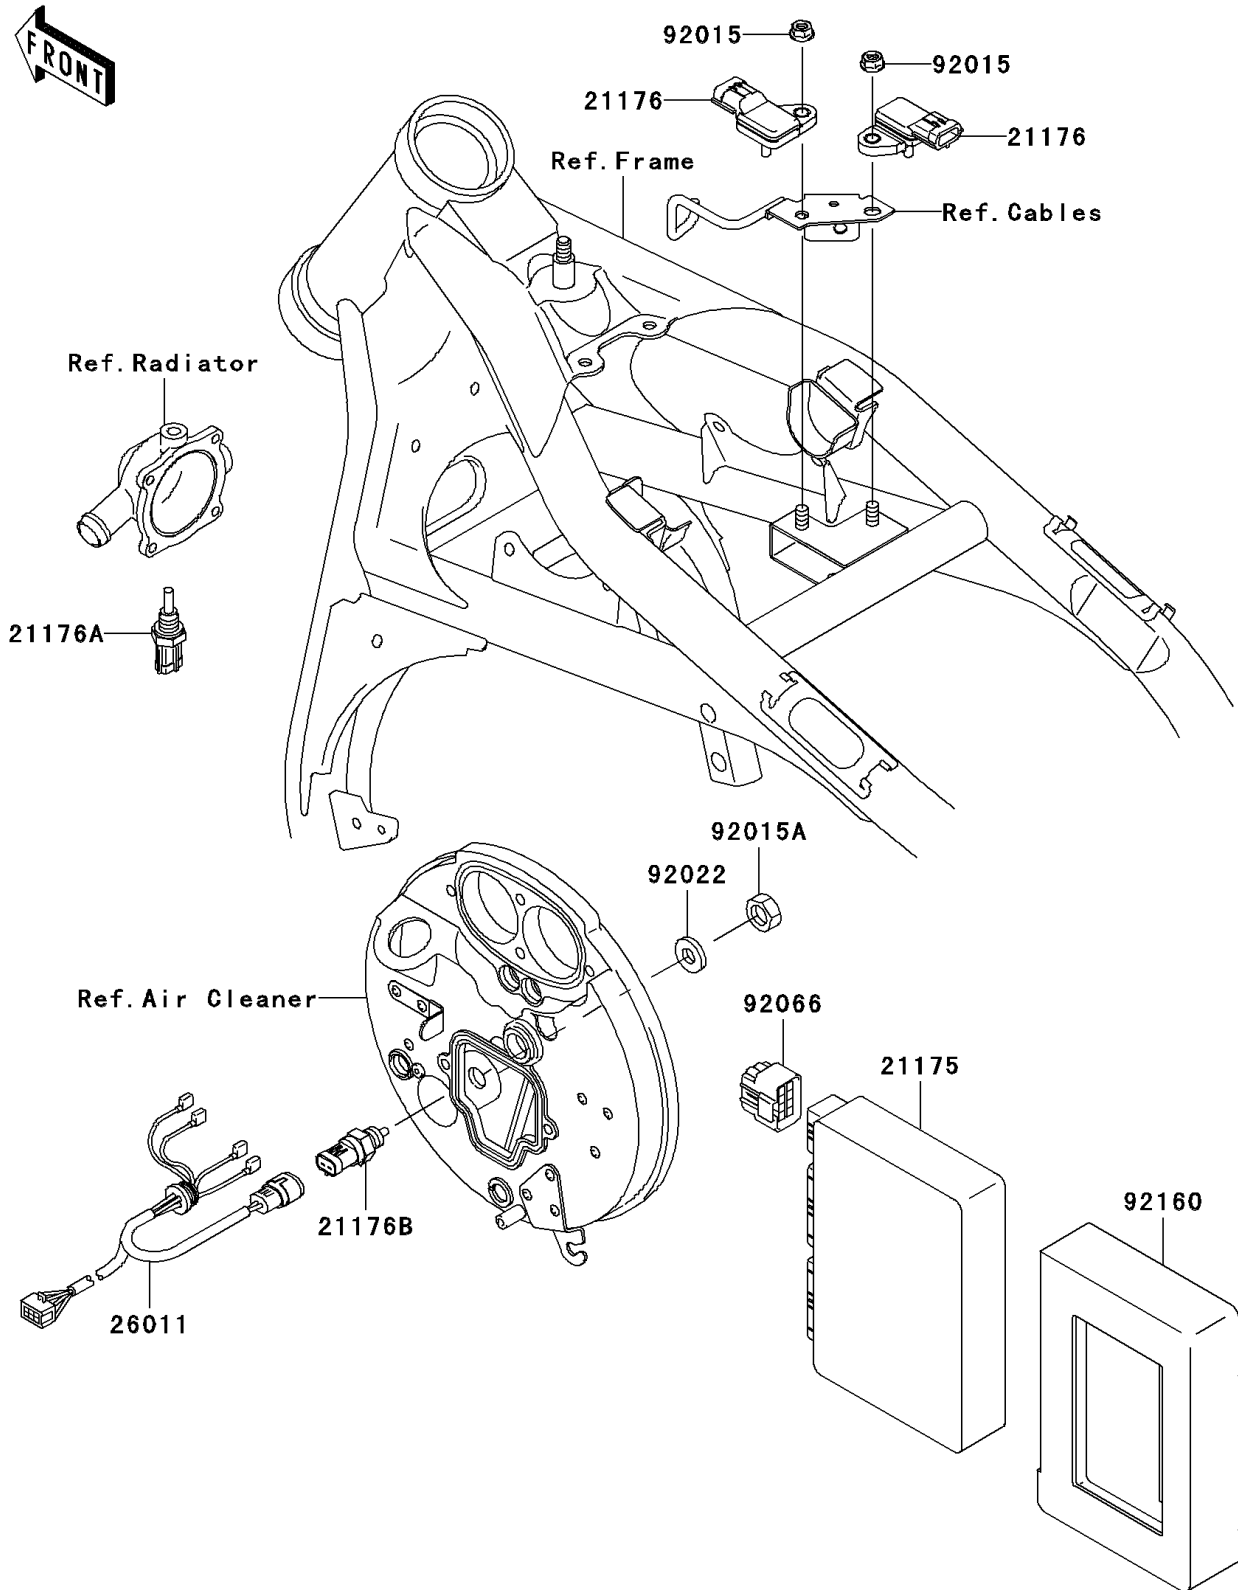

2006 Vulcan 1500 Classic

PARTS DIAGRAM

Fuel Injection

E1530

2006 Vulcan 1500 Classic

PARTS LIST

Fuel Injection

ITEM NAME

PART NUMBER

QUANTITY
