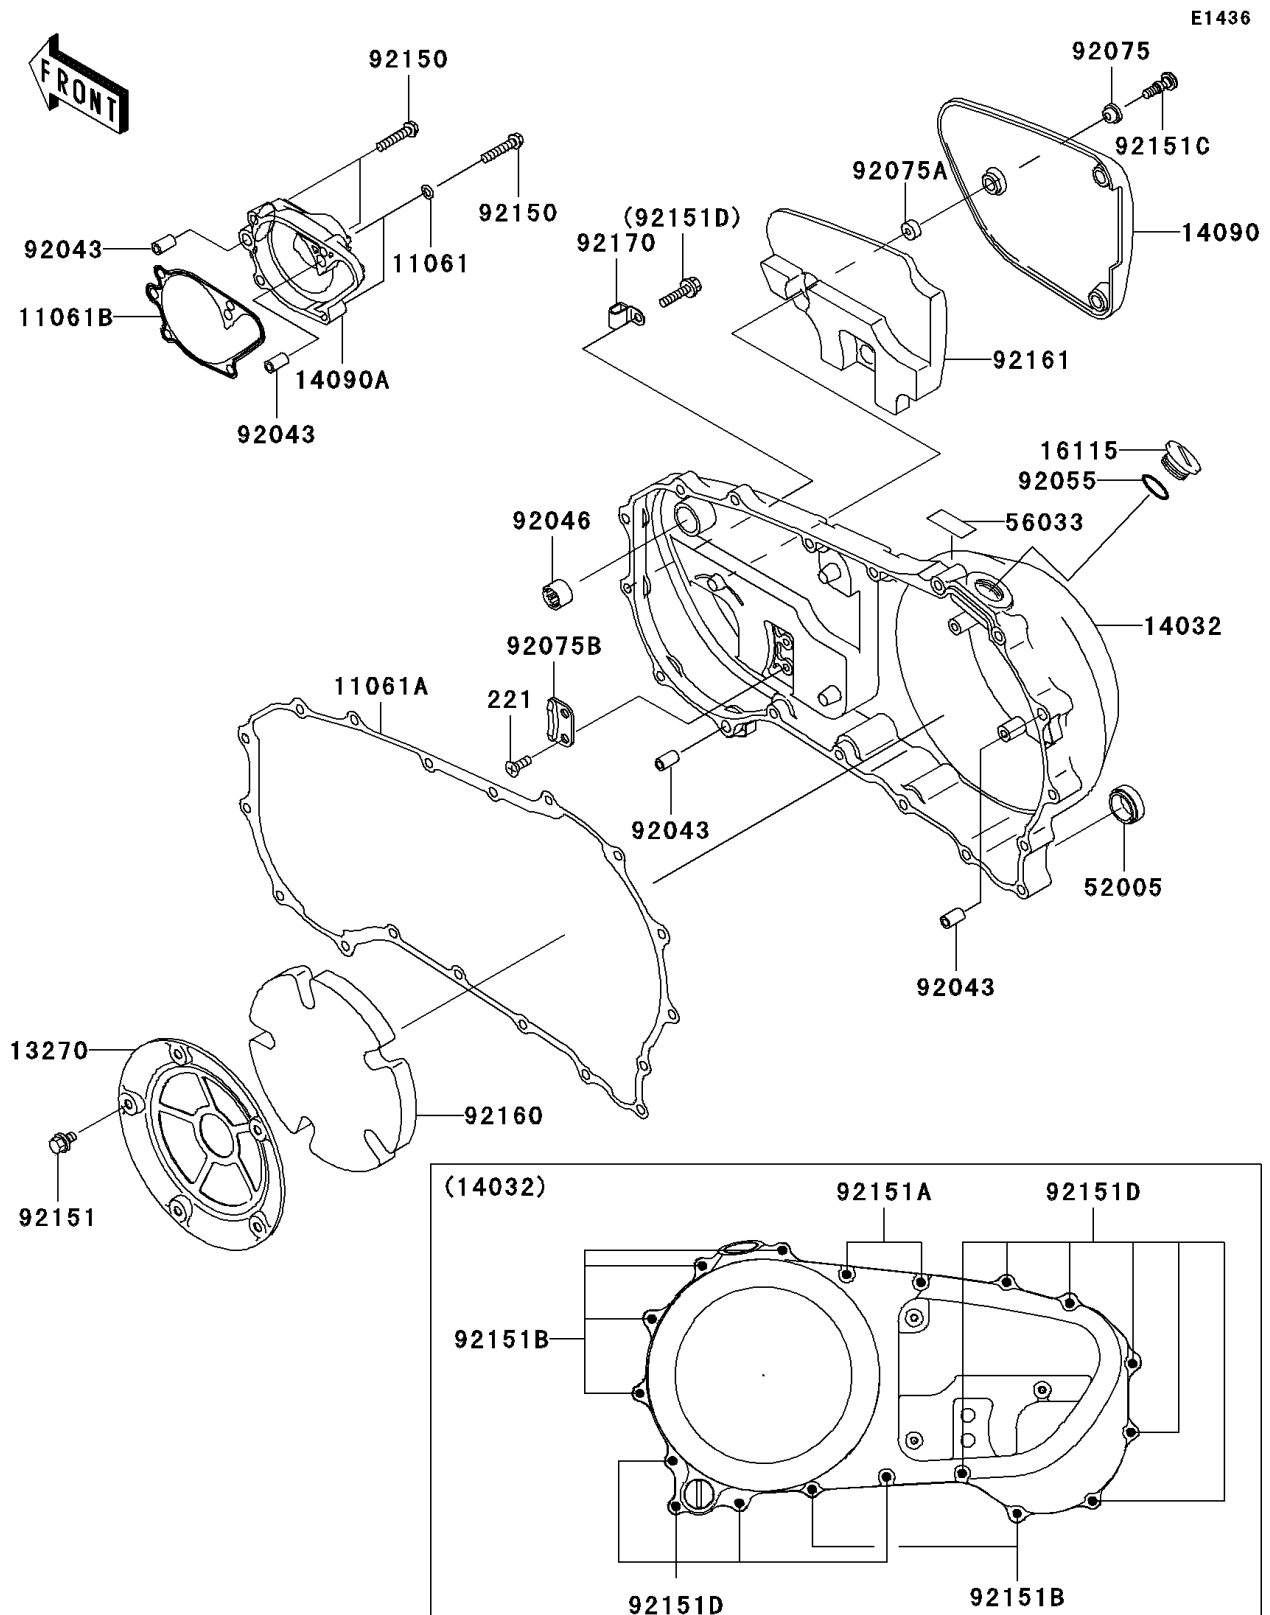

2008 Vulcan® 1500 Classic

PARTS DIAGRAM

Right Engine Cover(s)

2008 Vulcan® 1500 Classic

PARTS LIST

Right Engine Cover(s)

ITEM NAME

PART NUMBER

QUANTITY
