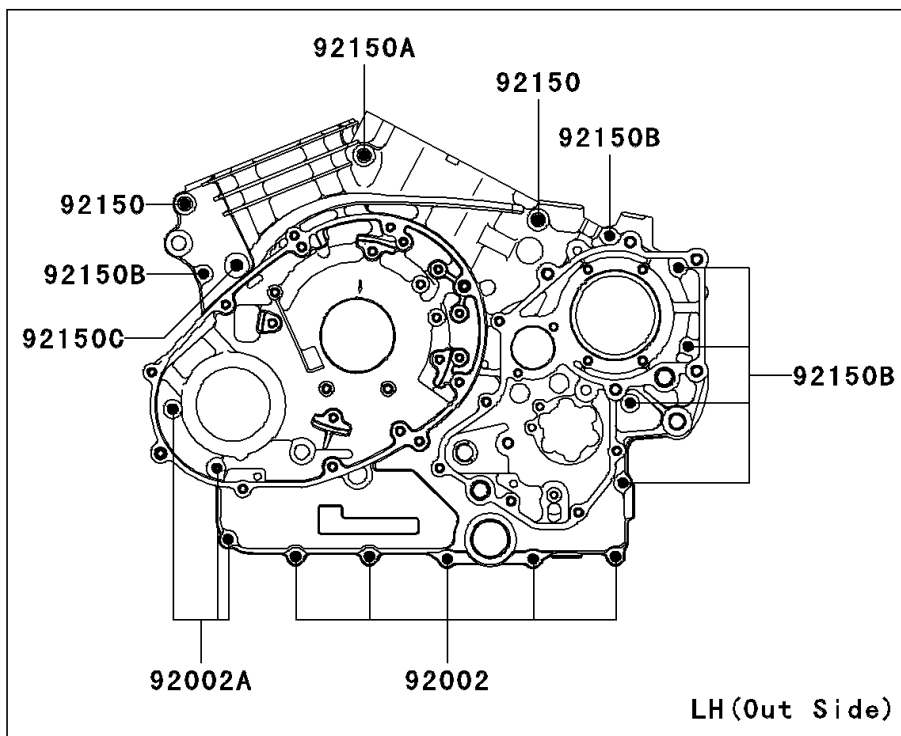

2007 Vulcan 1500 Classic

PARTS DIAGRAM

Crankcase Bolt Pattern

E1412

2007 Vulcan 1500 Classic

PARTS LIST

Crankcase Bolt Pattern

ITEM NAME

PART NUMBER

QUANTITY
