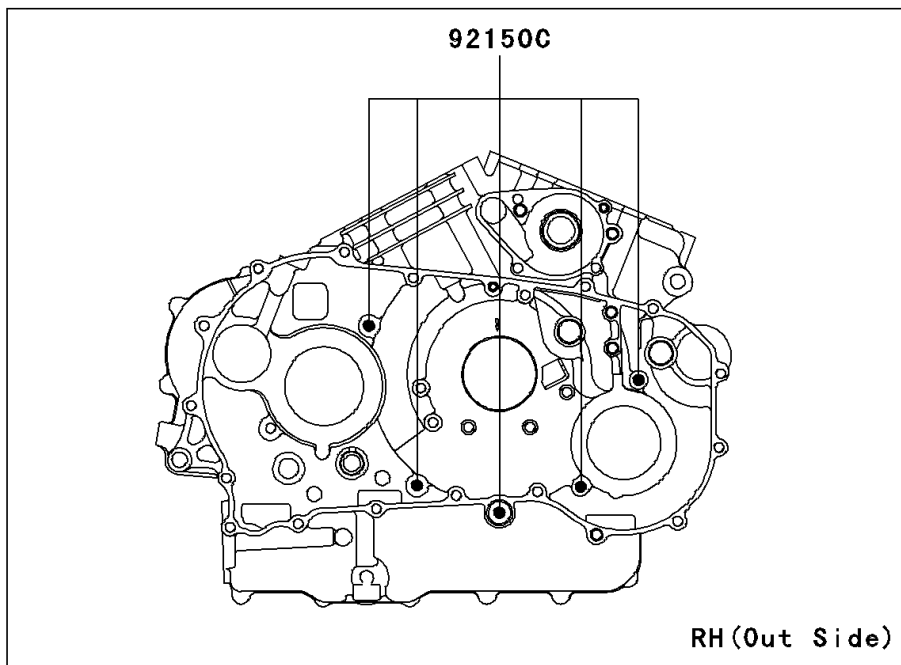

2007 Vulcan 1500 Classic

PARTS DIAGRAM

Crankcase Bolt Pattern

E1412

2007 Vulcan 1500 Classic

PARTS LIST

Crankcase Bolt Pattern

ITEM NAME

PART NUMBER

QUANTITY
