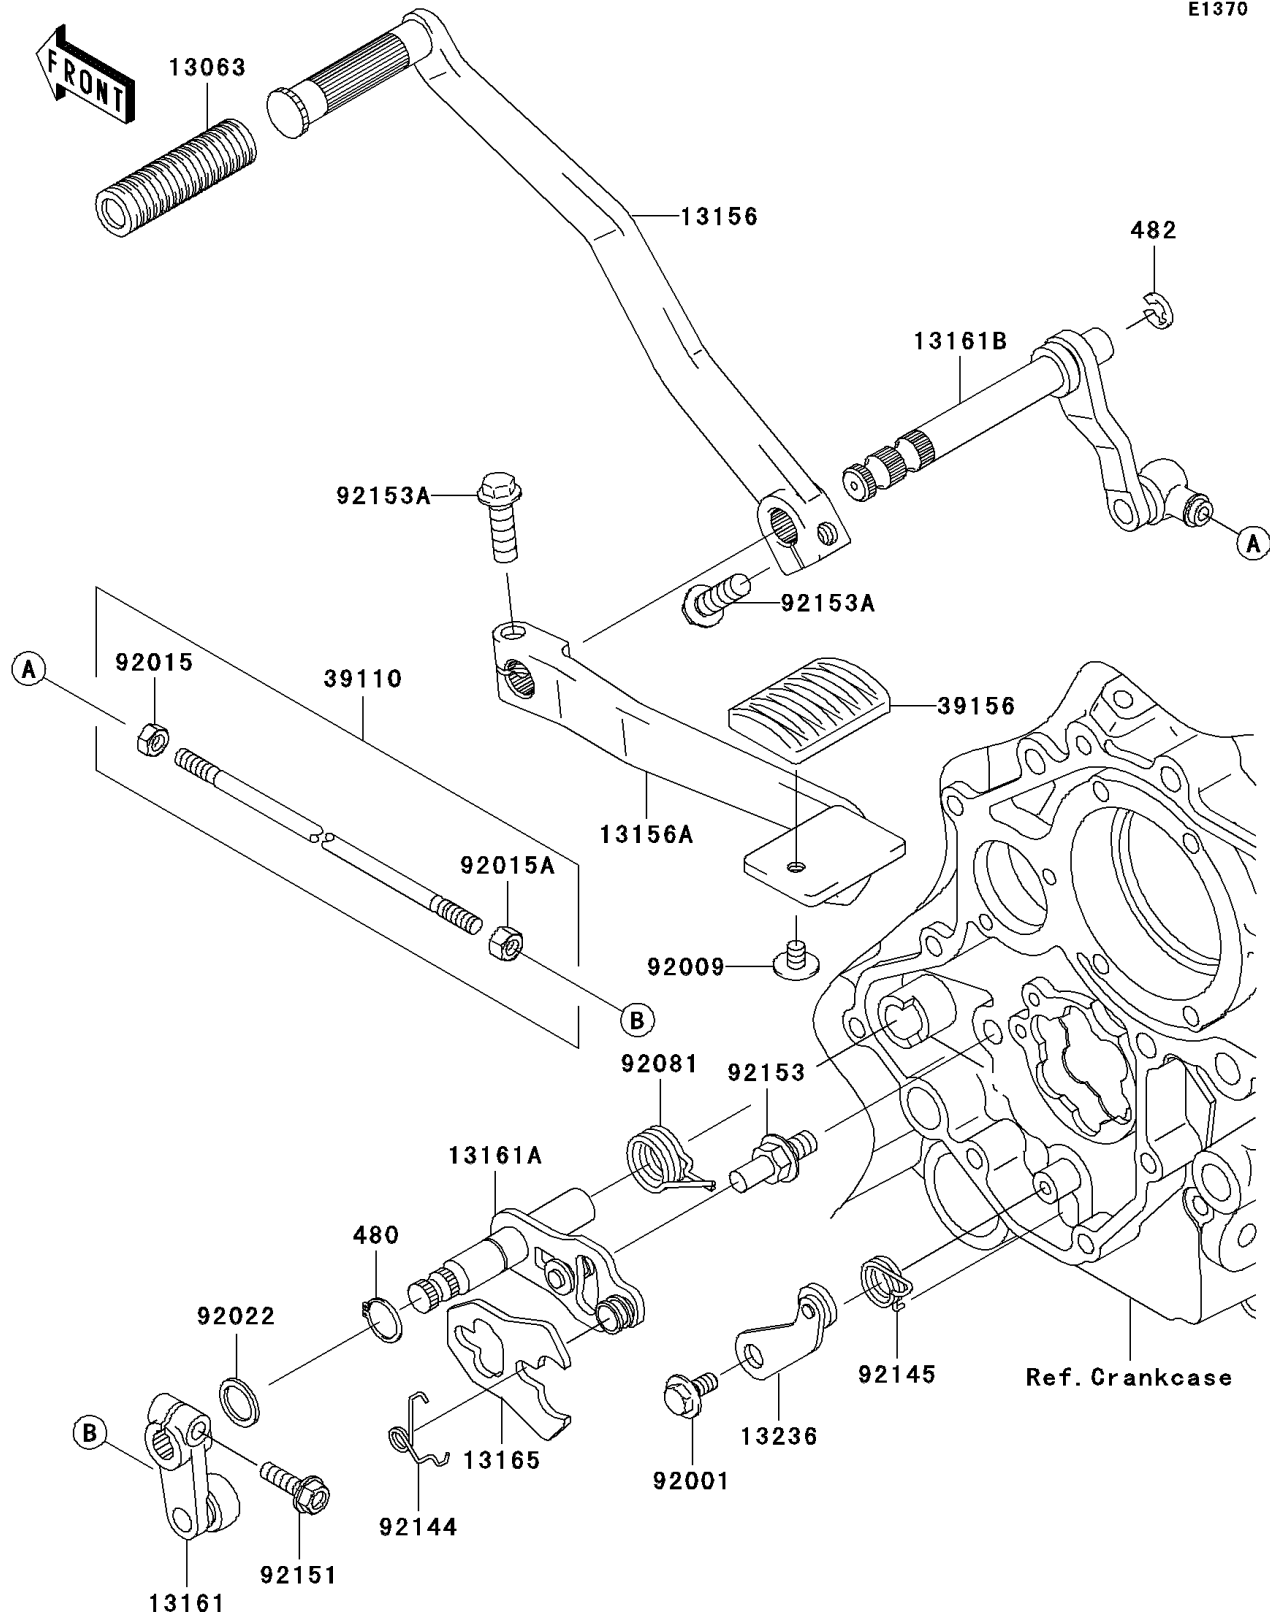

2008 Vulcan® 1500 Classic

PARTS DIAGRAM

Gear Change Mechanism

E1370

2008 Vulcan[®] 1500 Classic

PARTS LIST

Gear Change Mechanism

ITEM NAME

PART NUMBER

QUANTITY
