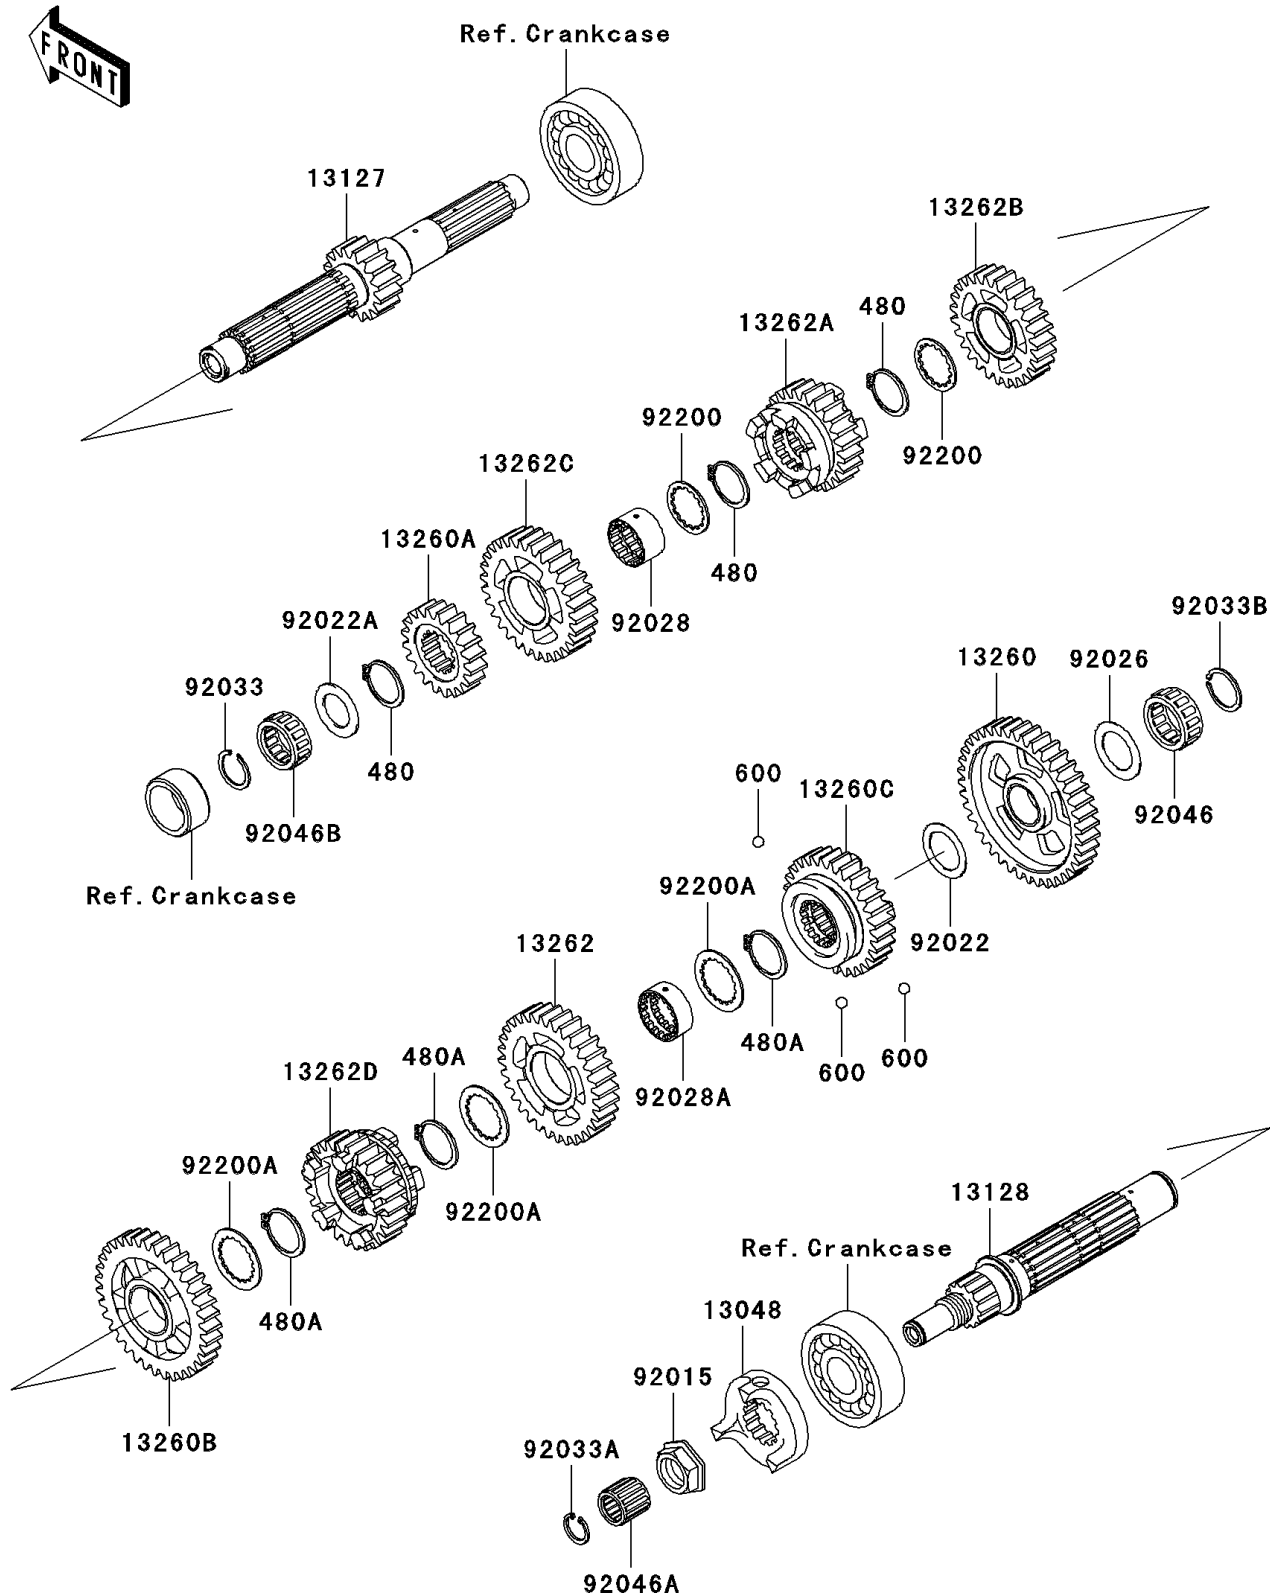

2008 Vulcan® 1500 Classic

PARTS DIAGRAM

Transmission

E1361

2008 Vulcan® 1500 Classic

PARTS LIST

Transmission

ITEM NAME

PART NUMBER

QUANTITY
