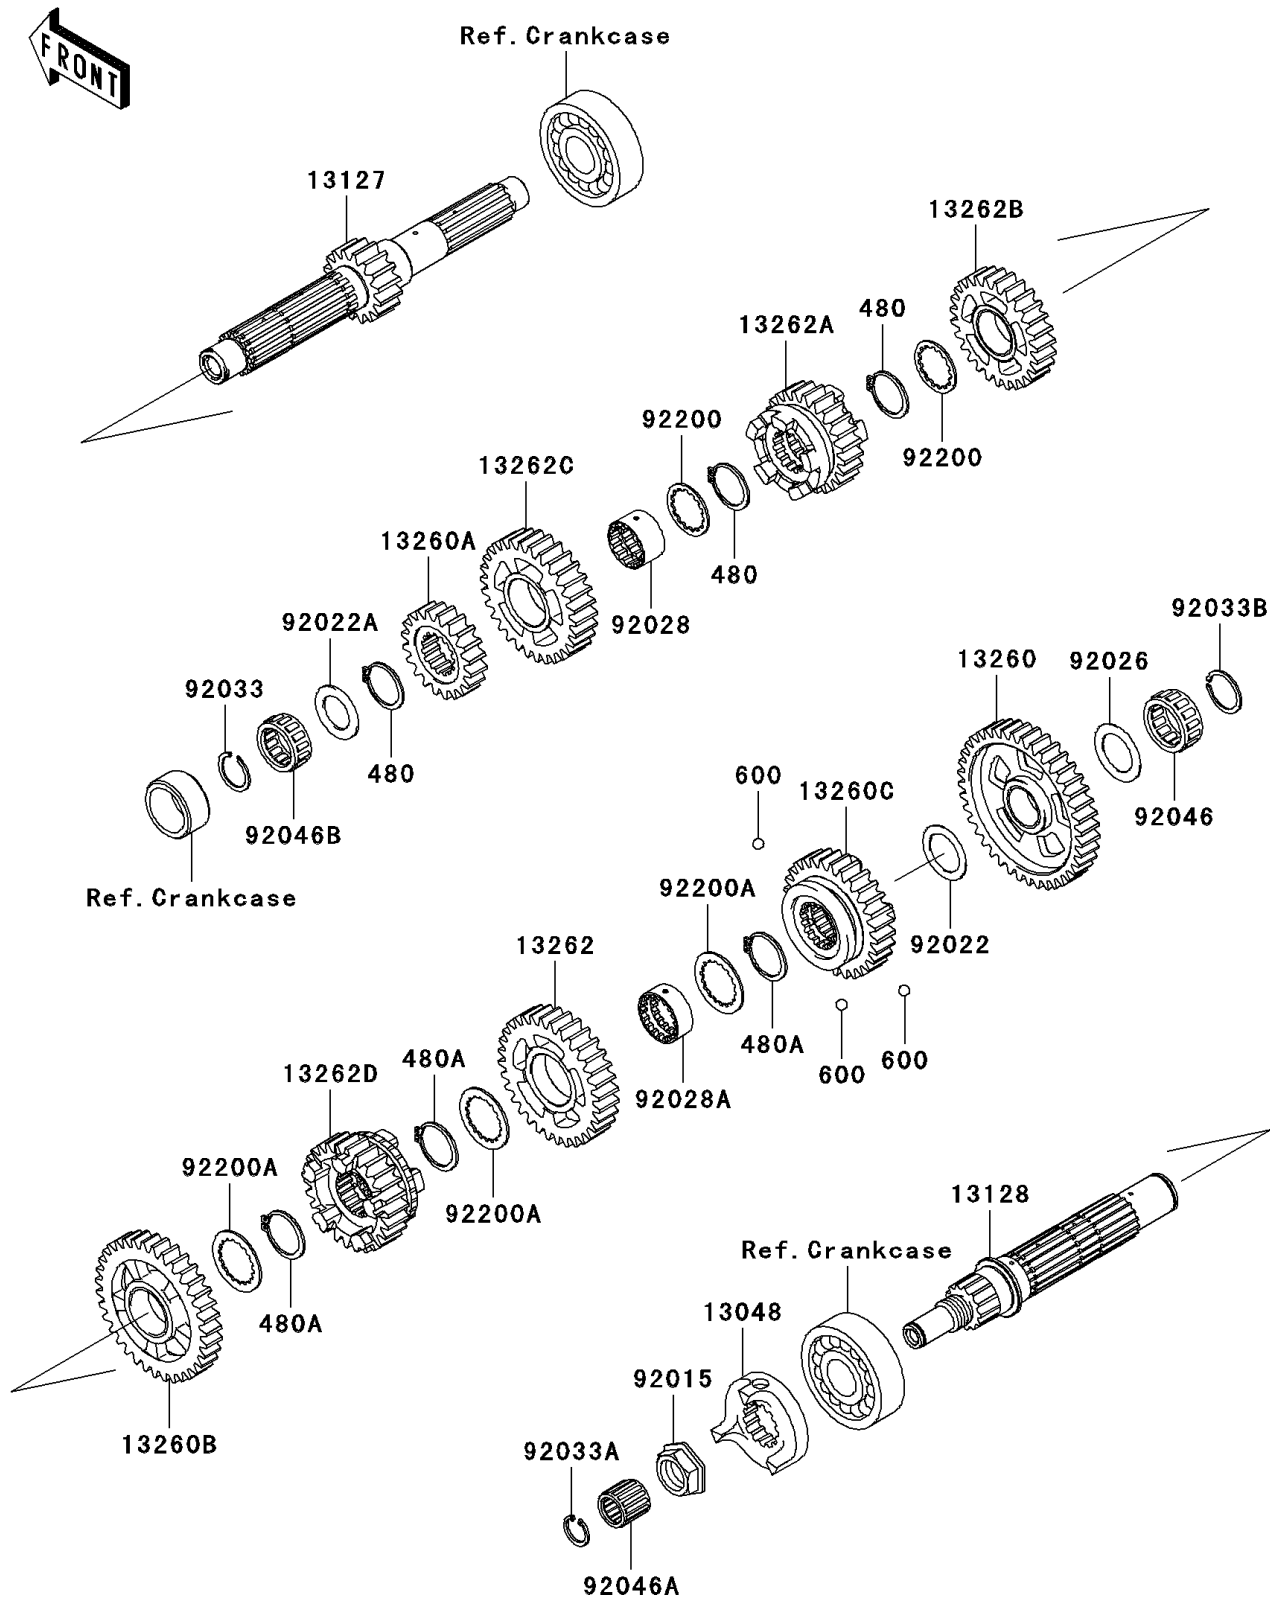

2006 Vulcan 1500 Classic

PARTS DIAGRAM

Transmission

E1361

2006 Vulcan 1500 Classic

PARTS LIST

Transmission

ITEM NAME

PART NUMBER

QUANTITY
