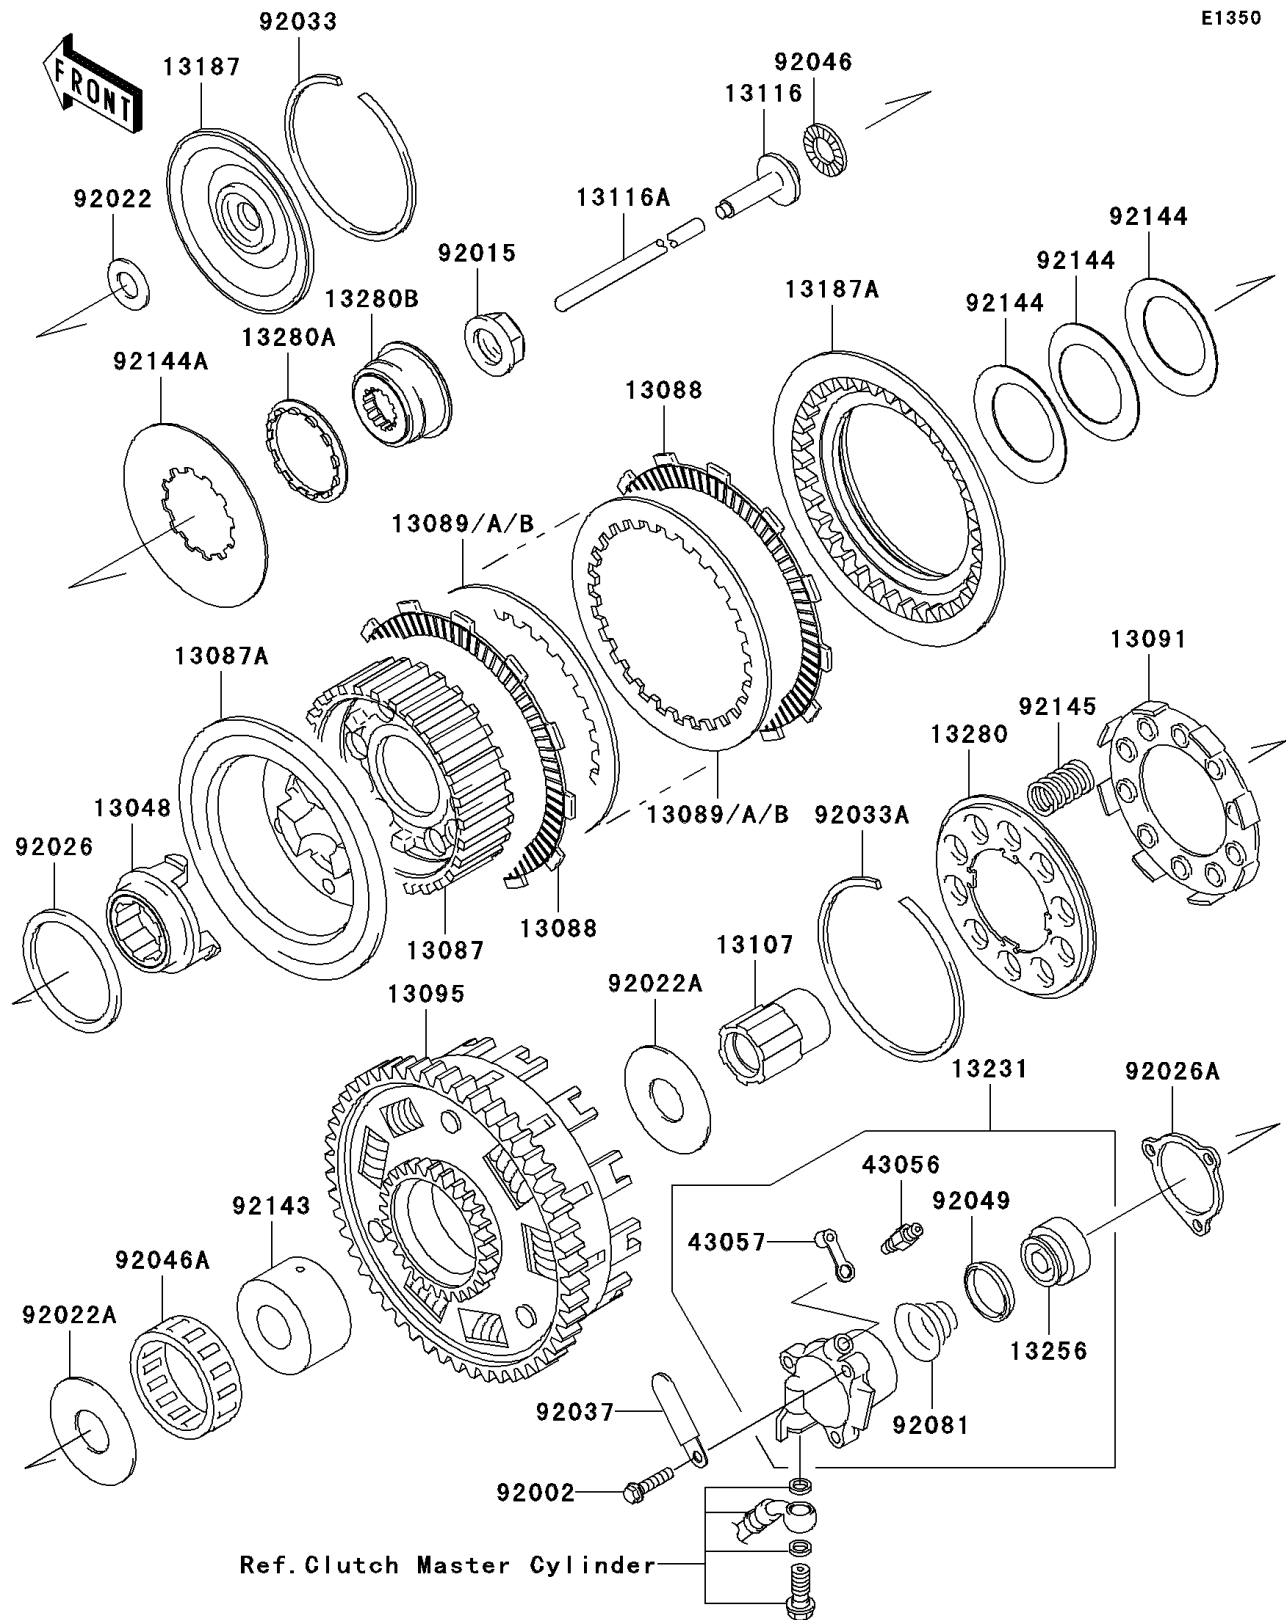

2007 Vulcan 1500 Classic

PARTS DIAGRAM

Clutch

2007 Vulcan 1500 Classic

PARTS LIST

Clutch

ITEM NAME

PART NUMBER

QUANTITY
