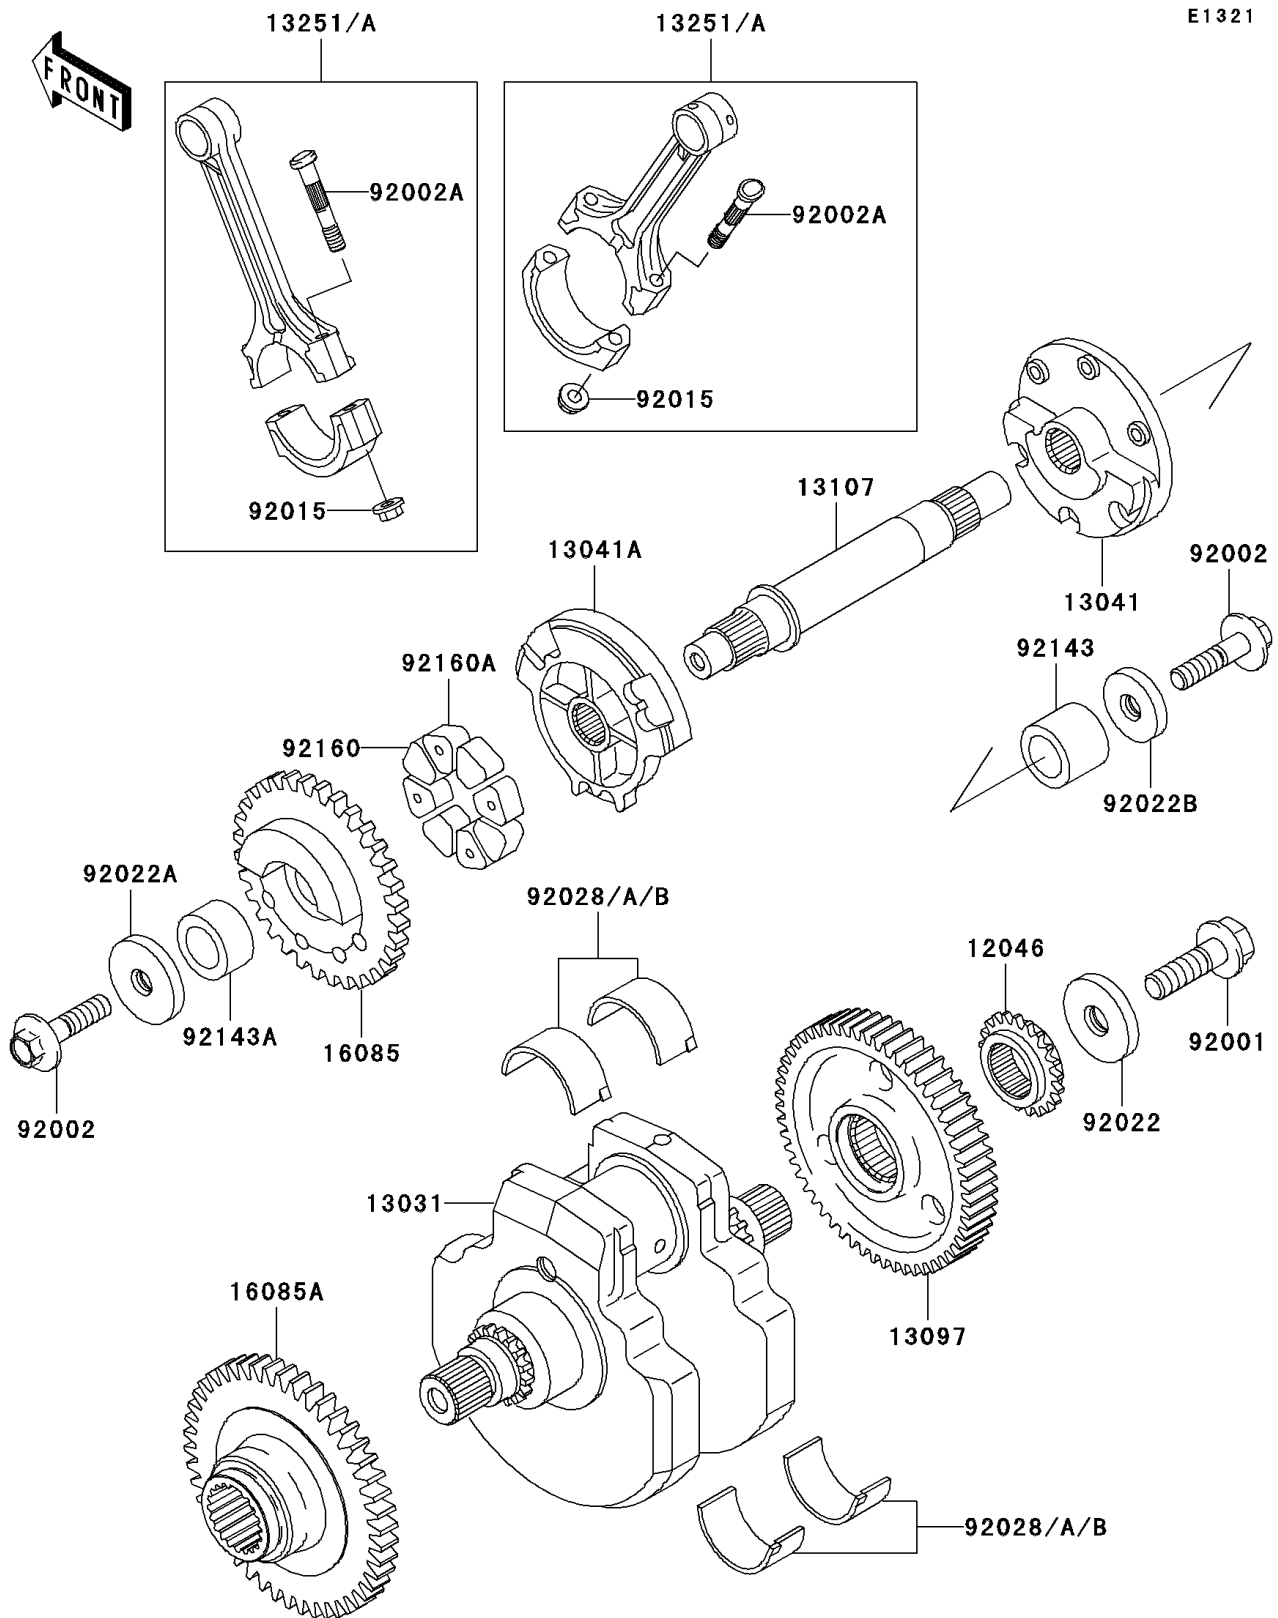

2008 Vulcan® 1500 Classic

PARTS DIAGRAM

Crankshaft

2008 Vulcan® 1500 Classic

PARTS LIST

Crankshaft

ITEM NAME

PART NUMBER

QUANTITY
