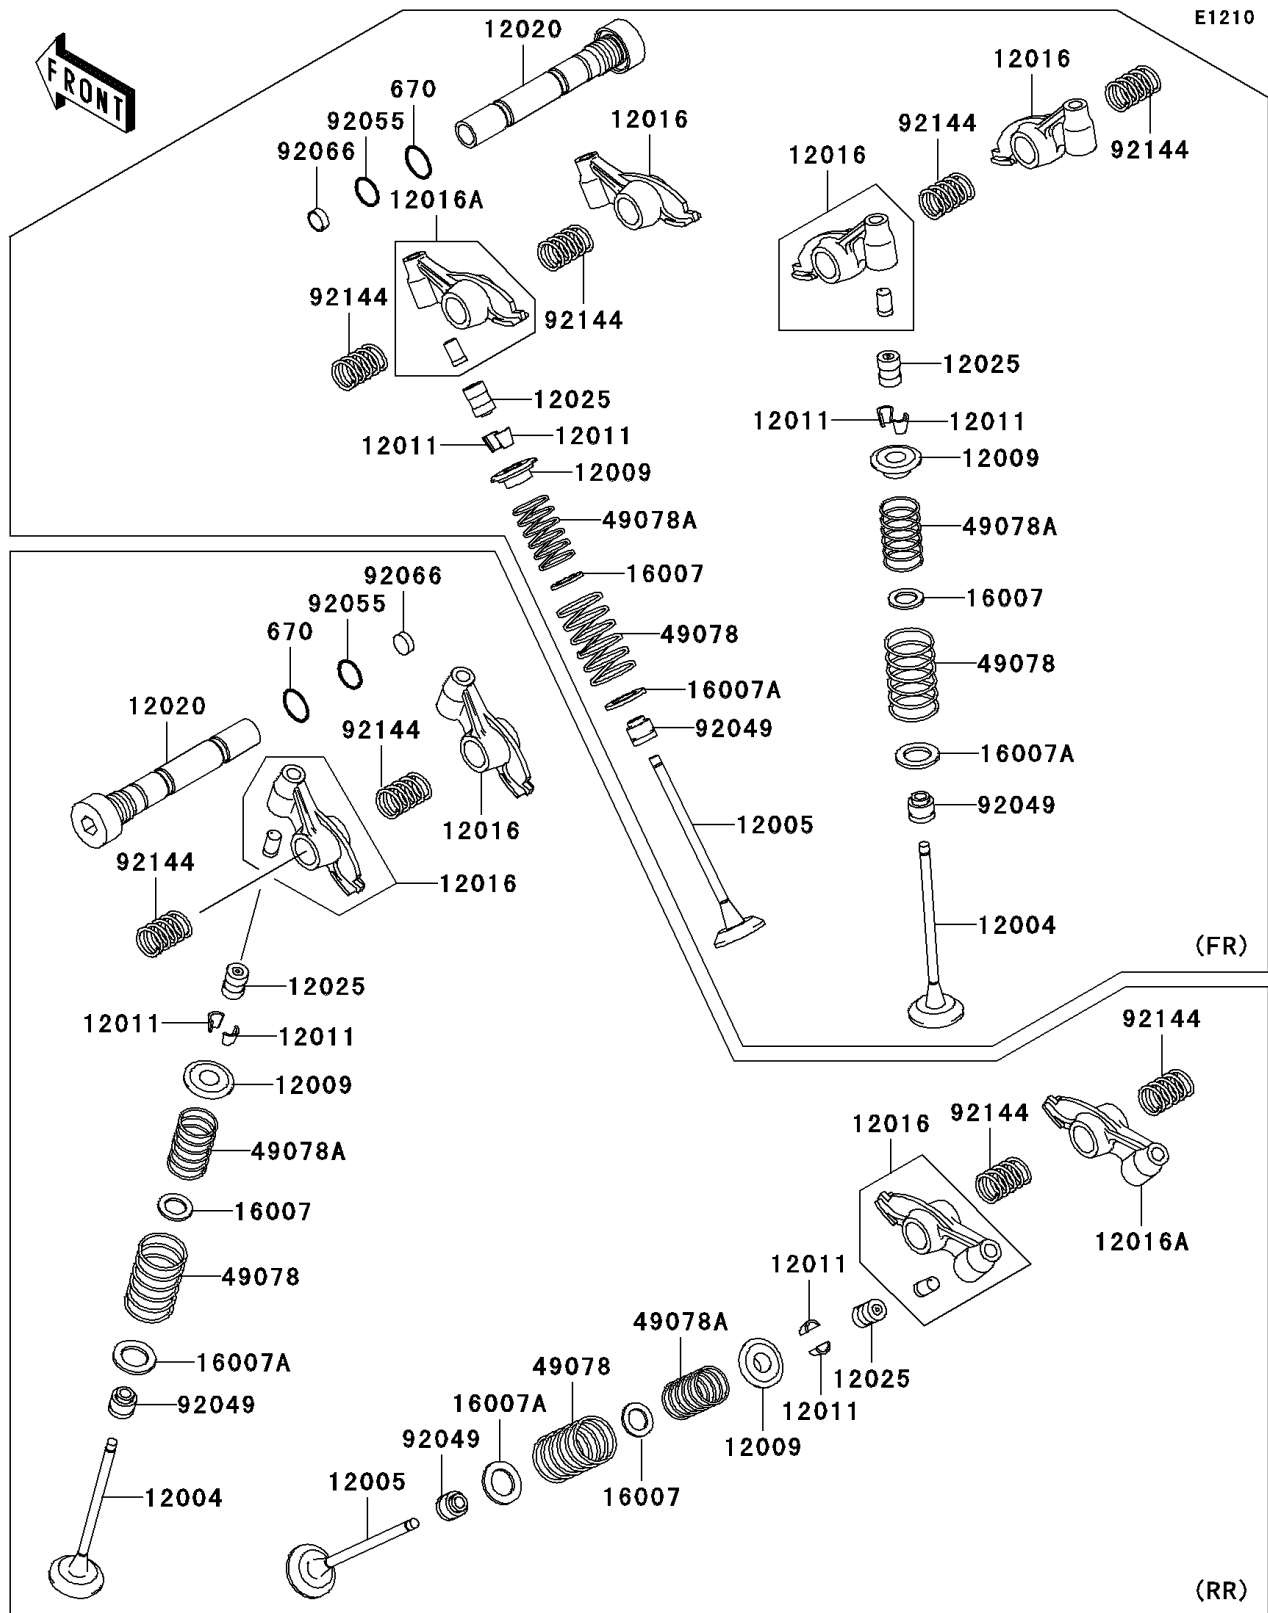

2007 Vulcan 1500 Classic

PARTS DIAGRAM

Valve(s)

2007 Vulcan 1500 Classic

PARTS LIST

Valve(s)

ITEM NAME

PART NUMBER

QUANTITY
