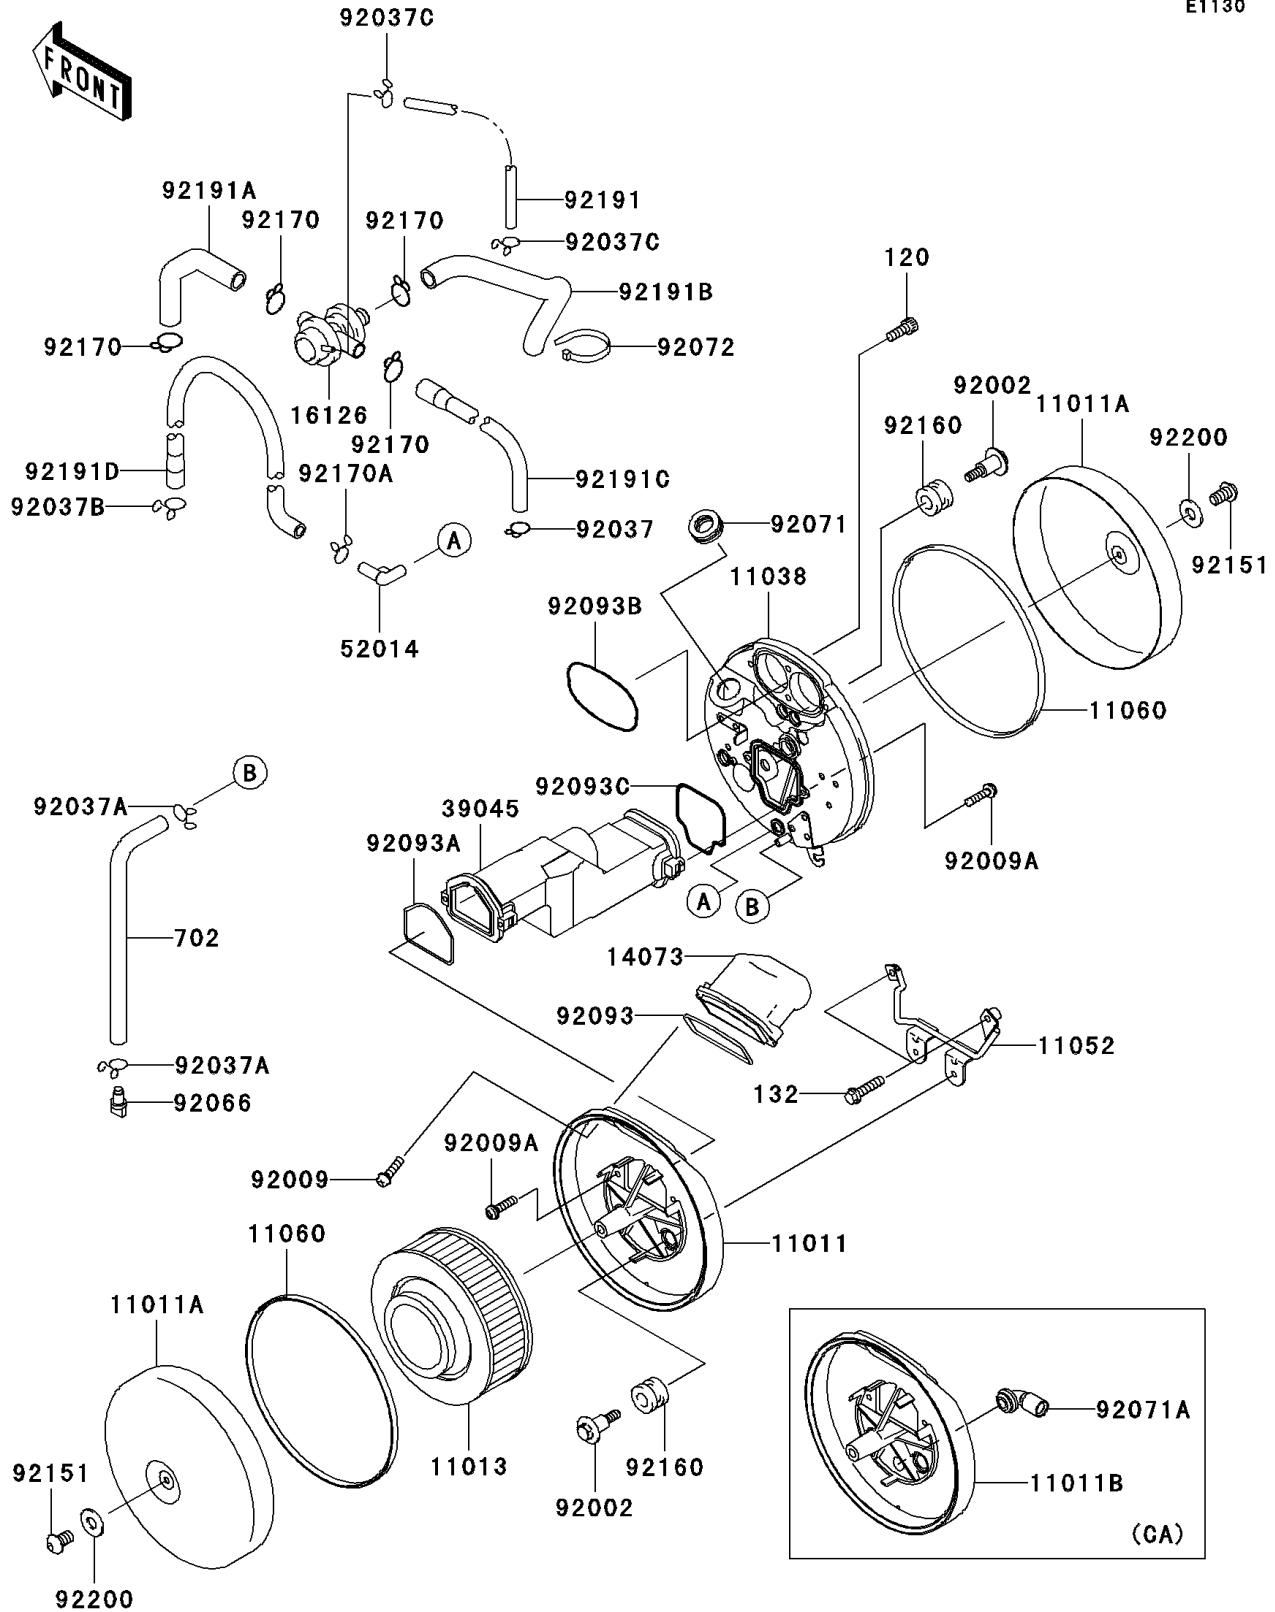

2008 Vulcan® 1500 Classic

PARTS DIAGRAM

Air Cleaner

E1130

2008 Vulcan[®] 1500 Classic

PARTS LIST

Air Cleaner

ITEM NAME

PART NUMBER

QUANTITY
