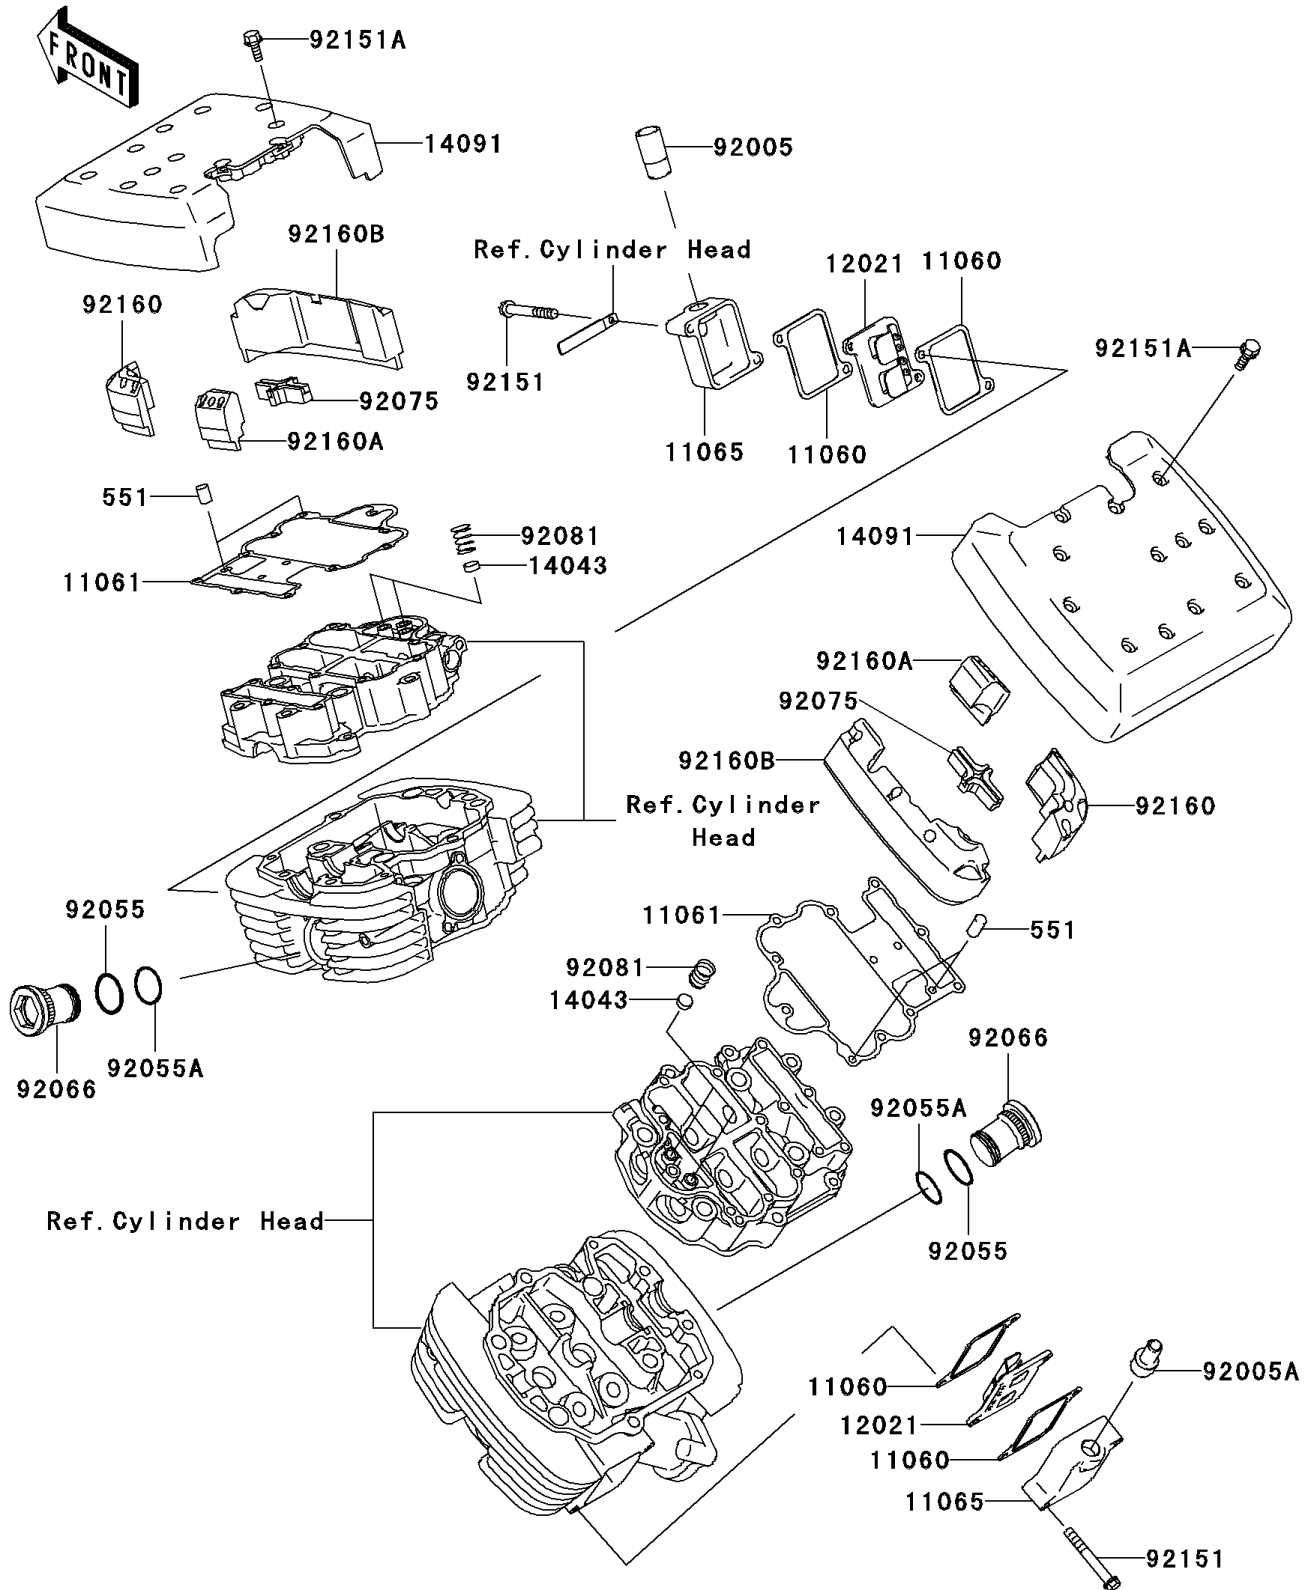

2008 Vulcan® 1500 Classic

PARTS DIAGRAM

Cylinder Head Cover

E1112

2008 Vulcan® 1500 Classic

PARTS LIST

Cylinder Head Cover

ITEM NAME

PART NUMBER

QUANTITY
