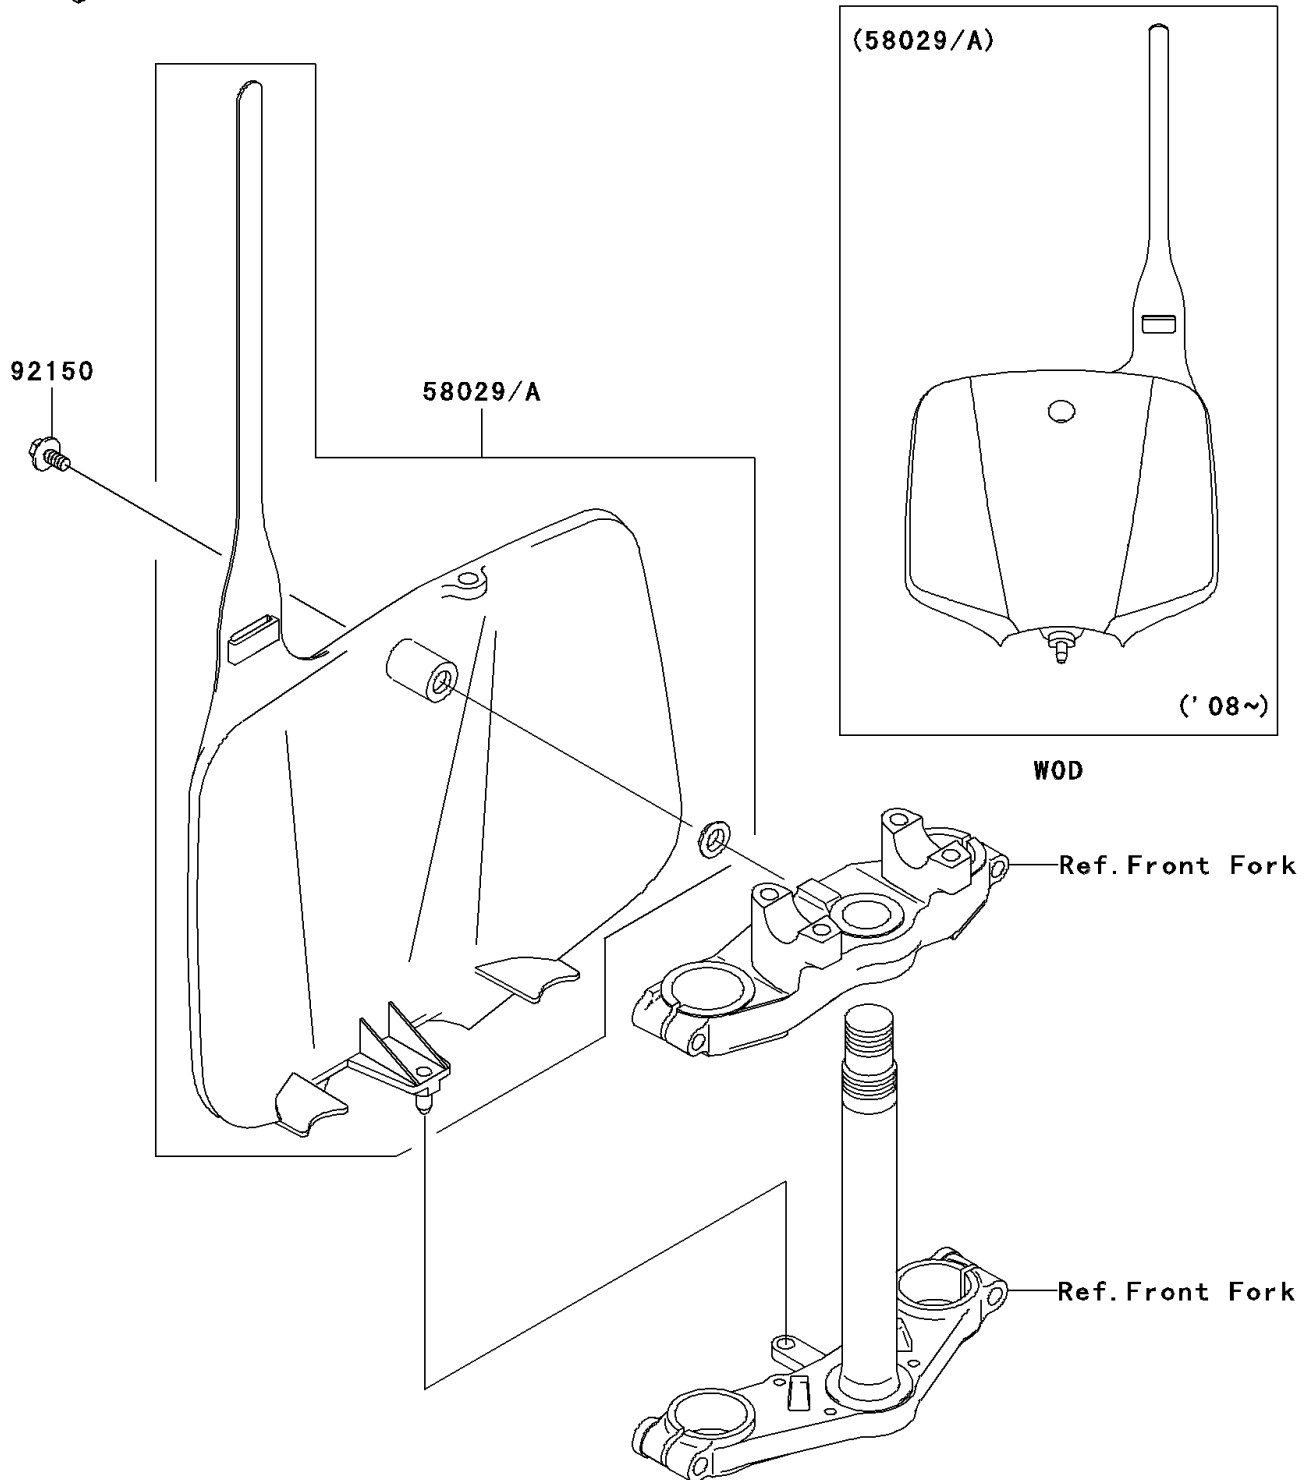

2006 KLX110

PARTS DIAGRAM

Accessory

F2910

(58029)	White
(58029A)	Ebony

2006 KLX110

PARTS LIST

Accessory

ITEM NAME

PART NUMBER

QUANTITY
