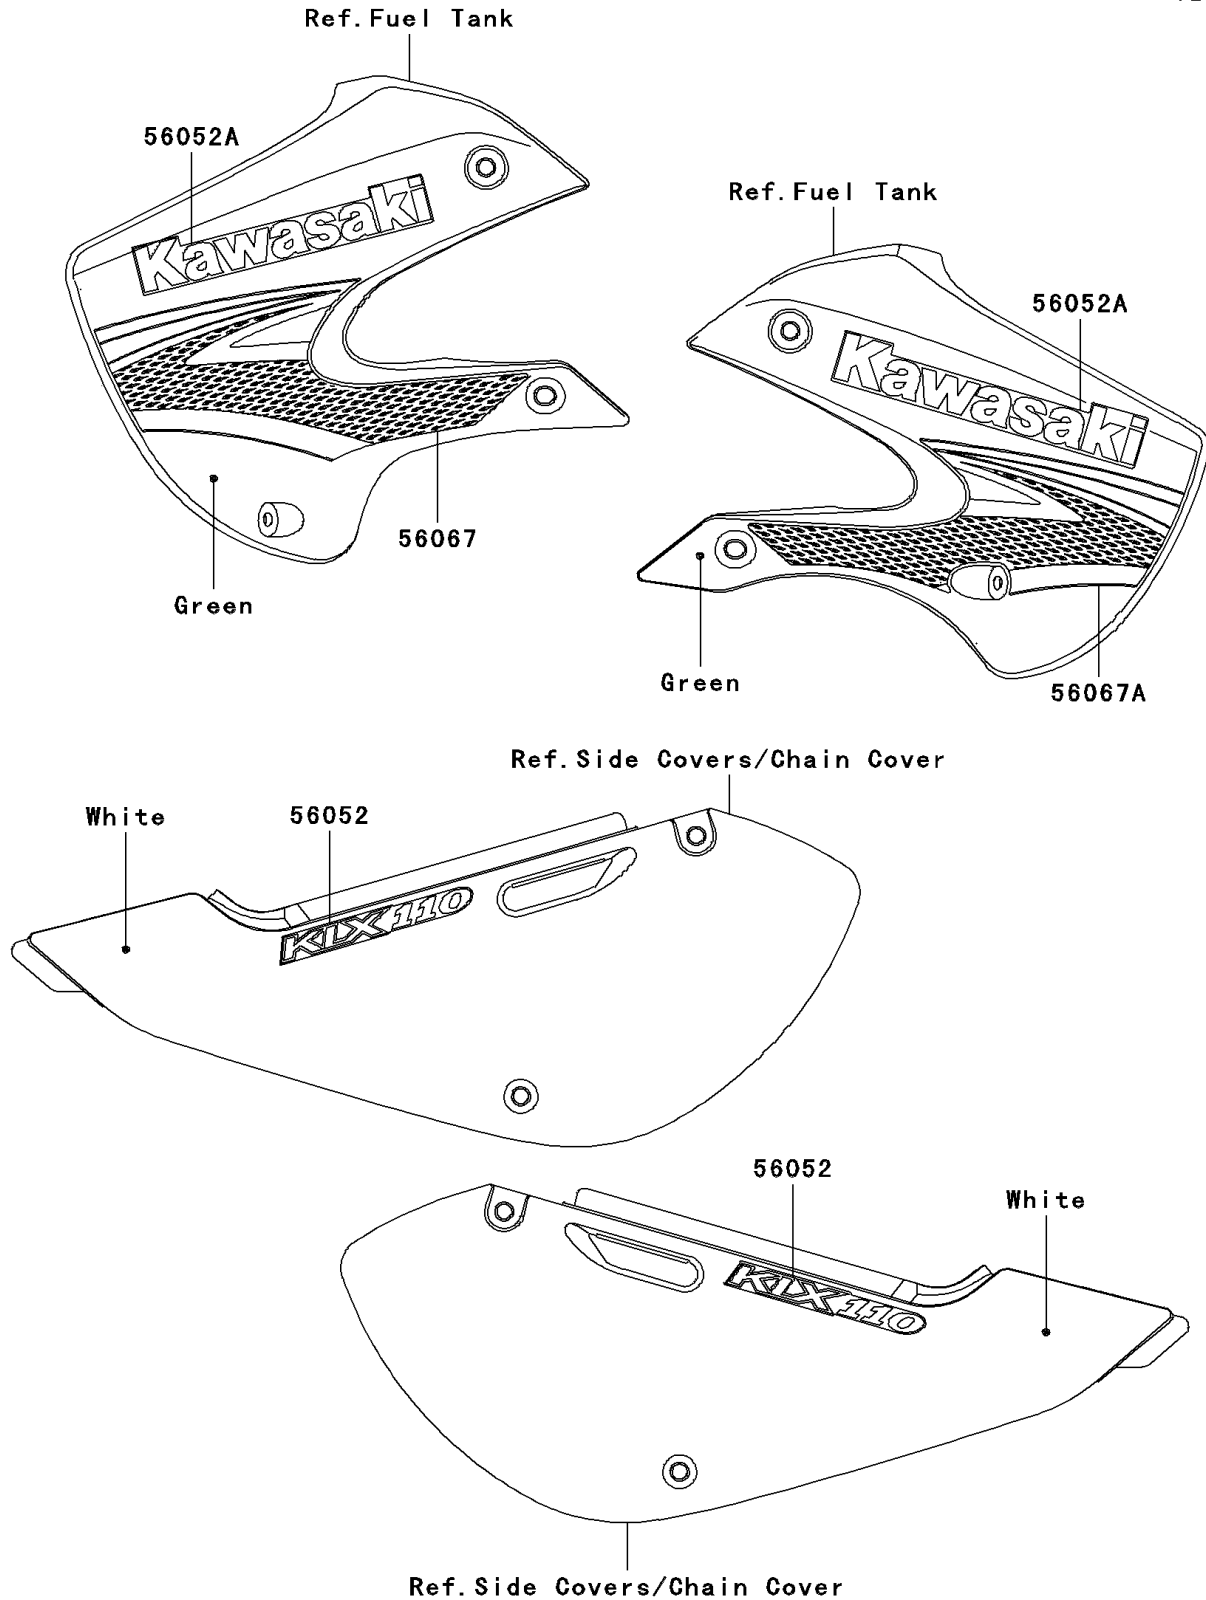

2007 KLX110

PARTS DIAGRAM

Decals(Green)(A7F)

F2861A

2007 KLX110

PARTS LIST

Decals(Green)(A7F)

ITEM NAME

PART NUMBER

QUANTITY
