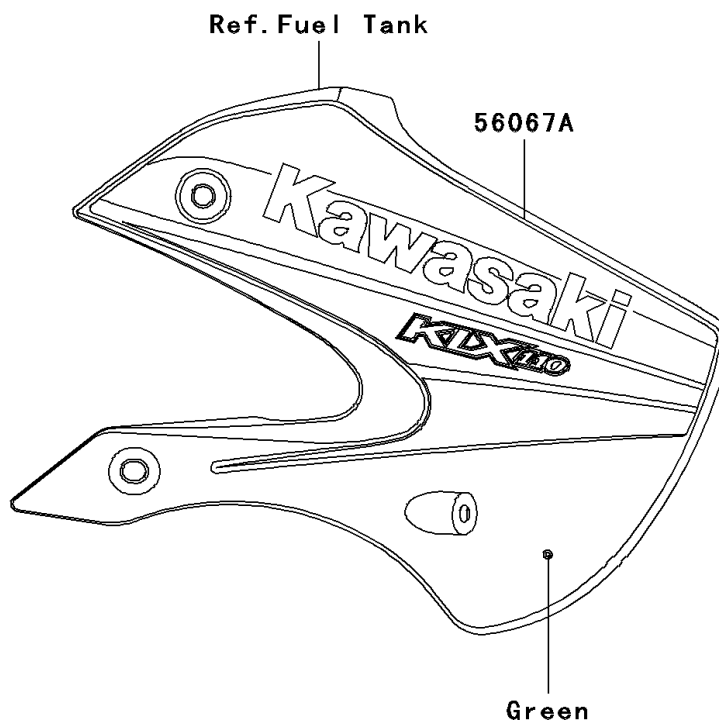

2006 KLX110

PARTS DIAGRAM

Decals(Green)(A6F)

Kawasaki

Let the Good Times Roll®

F2861

2006 KLX110

PARTS LIST

Decals(Green)(A6F)

ITEM NAME

PART NUMBER

QUANTITY
