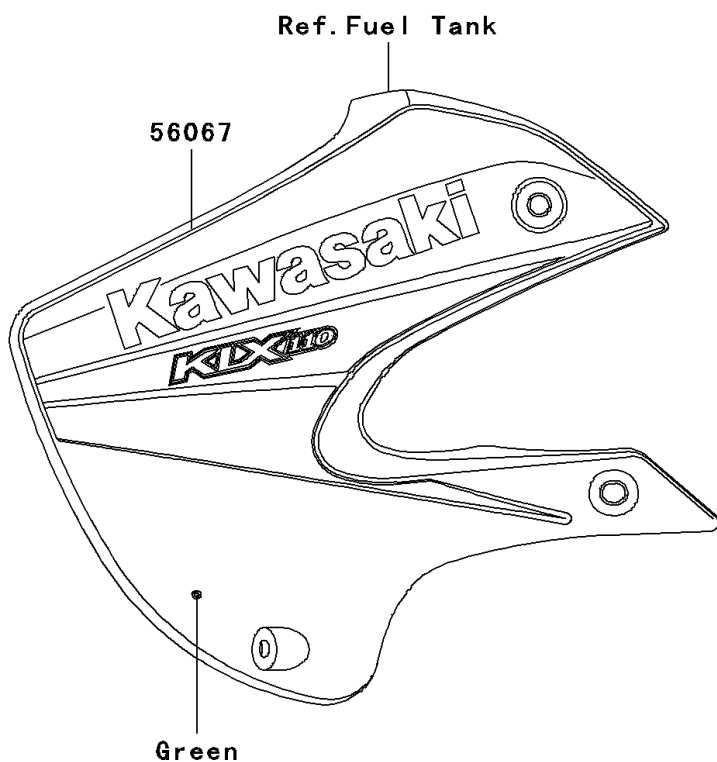

2006 KLX110

PARTS DIAGRAM

Decals(Green)(A6F)

Kawasaki

Let the Good Times Roll®

F2861

2006 KLX110

PARTS LIST

Decals(Green)(A6F)

ITEM NAME

PART NUMBER

QUANTITY
