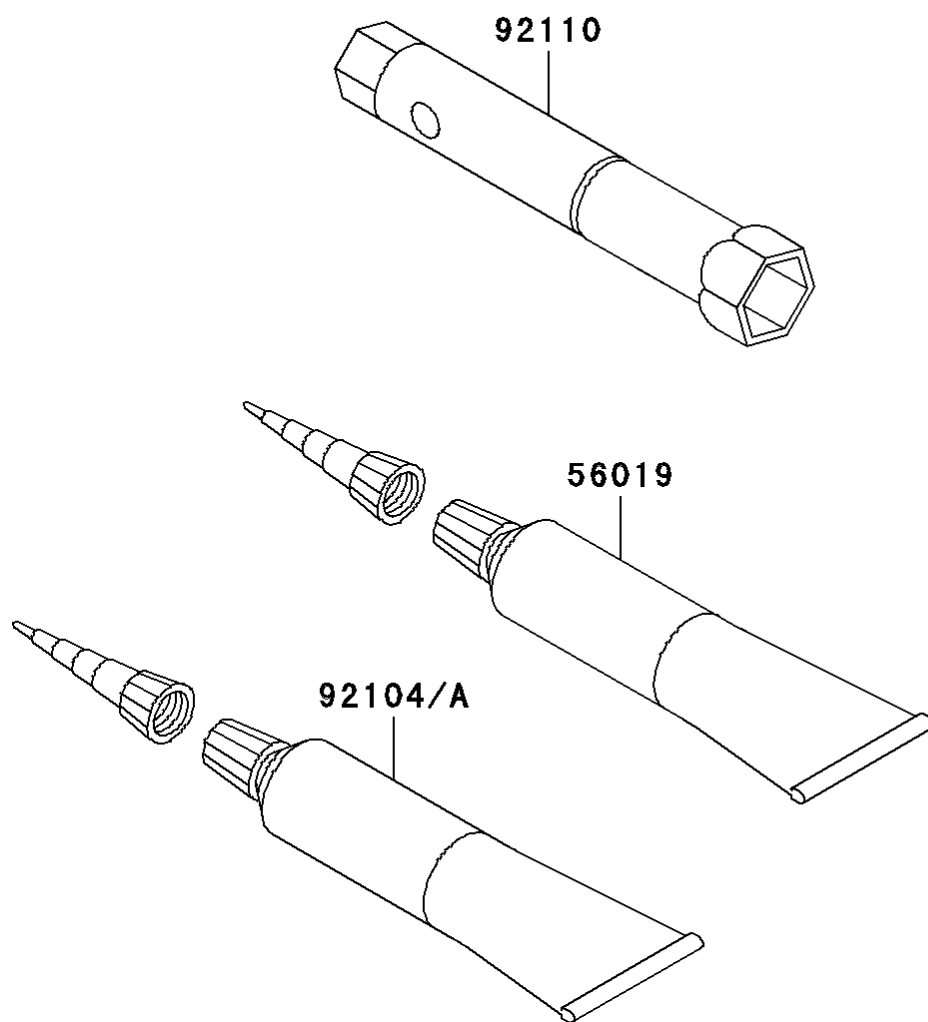

2008 KLX[®]110

PARTS DIAGRAM

Owner's Tools

F2810

2008 KLX[®]110

PARTS LIST

Owner's Tools

ITEM NAME	PART NUMBER	QUANTITY
GASKET-LIQUID,TB1211,WHITE (Ref # 56019)	56019-120	1
GASKET-LIQUID,TB1211F,CLEAR (Ref # 92104)	92104-0004	1
GASKET-LIQUID,TB1105,BLACK (Ref # 92104A)	92104-1003	1
TOOL-WRENCH,BOX,16MM (Ref # 92110)	92110-1206	1