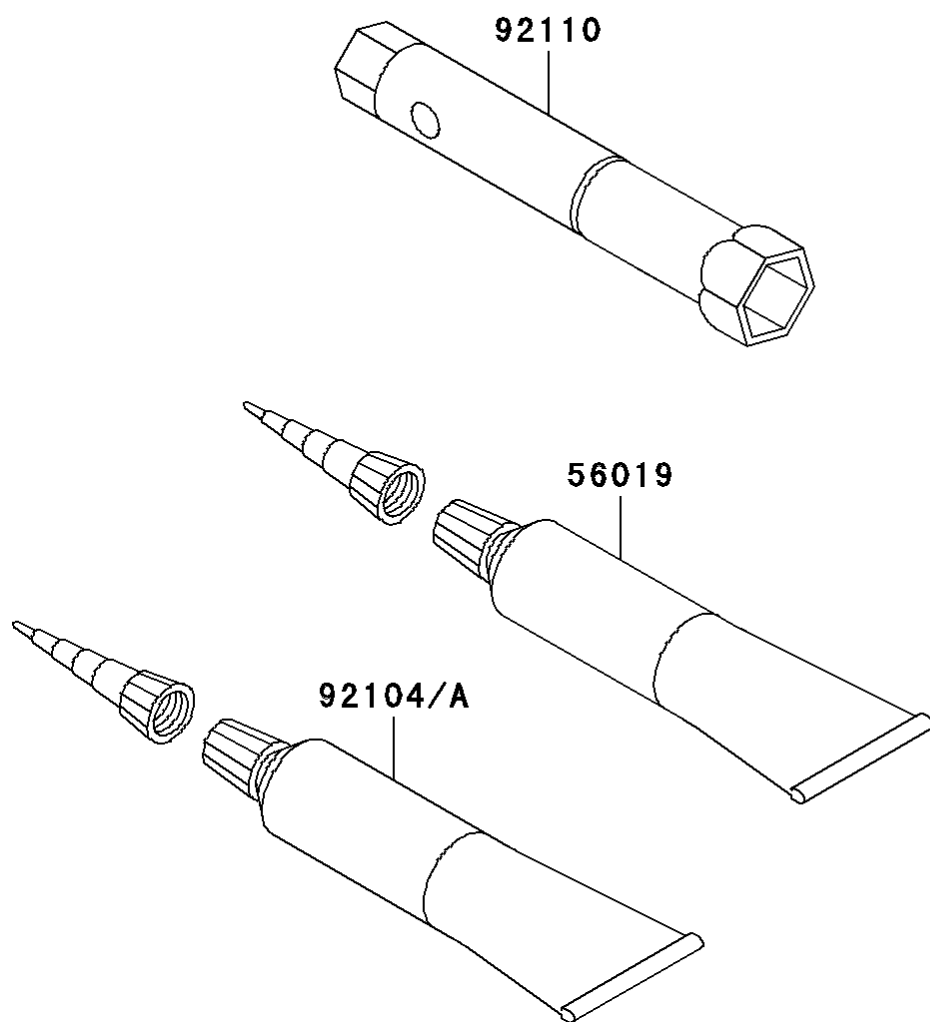

2006 KLX110

PARTS DIAGRAM

Owner's Tools

F2810

2006 KLX110

PARTS LIST

Owner's Tools

Kawasaki

Let the Good Times Roll®

ITEM NAME

PART NUMBER

QUANTITY
