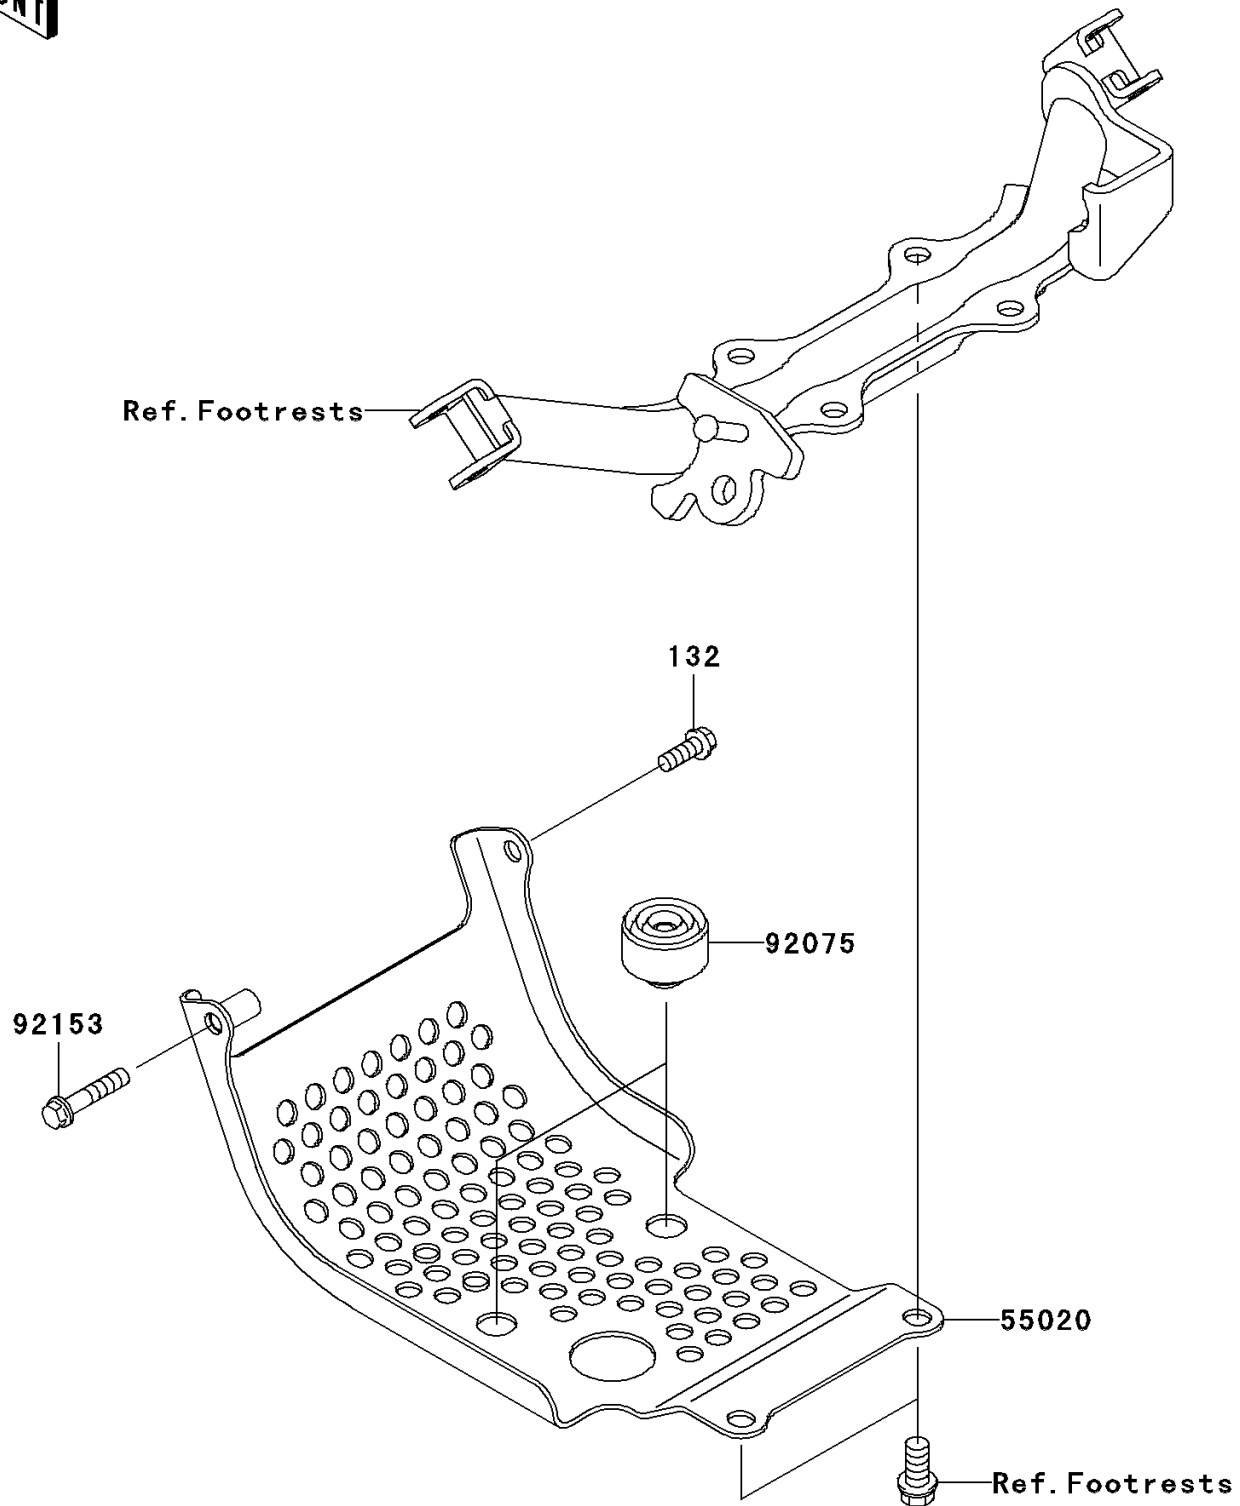

2009 KLX[®]110

PARTS DIAGRAM

Guard(s)

F2680

2009 KLX[®]110

PARTS LIST

Guard(s)

Kawasaki

Let the Good Times Roll[®]

ITEM NAME

PART NUMBER

QUANTITY
