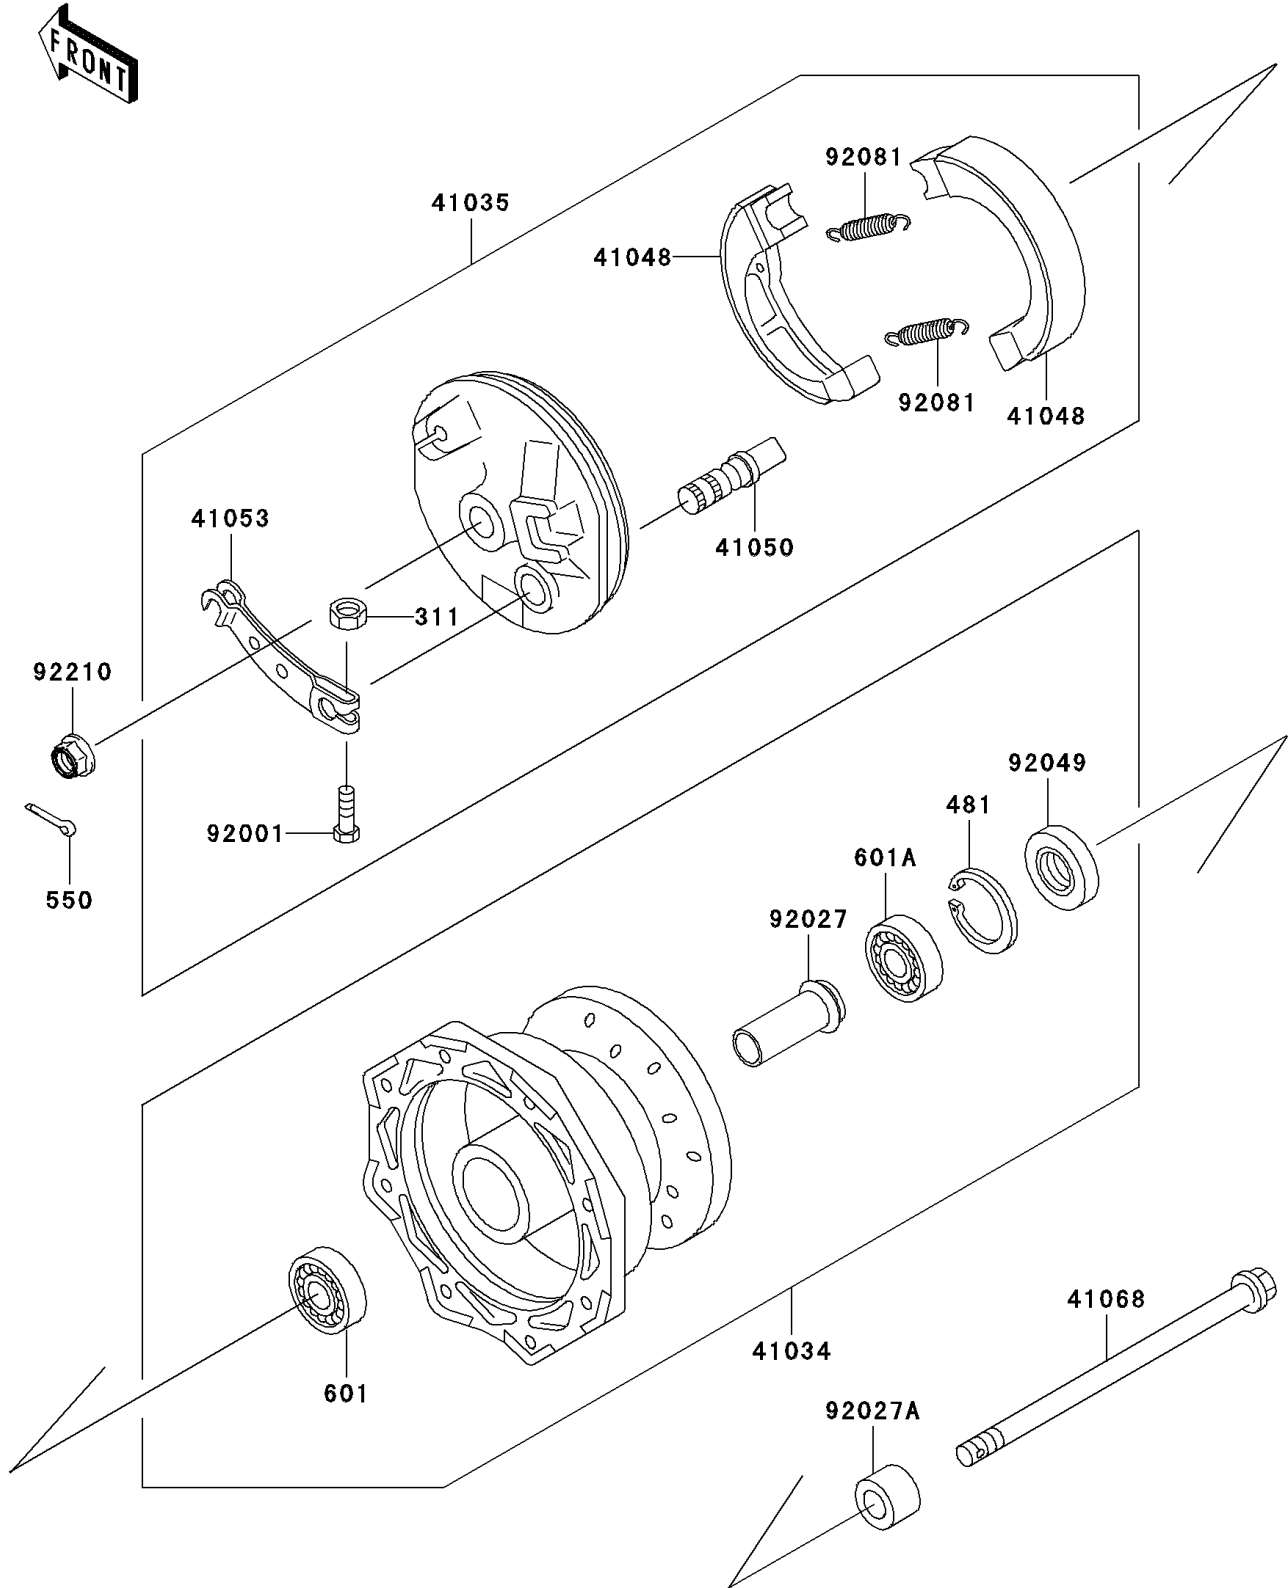

2009 KLX[®]110

PARTS DIAGRAM

Front Hub

F2230

2009 KLX[®]110

PARTS LIST

Front Hub

ITEM NAME

PART NUMBER

QUANTITY
