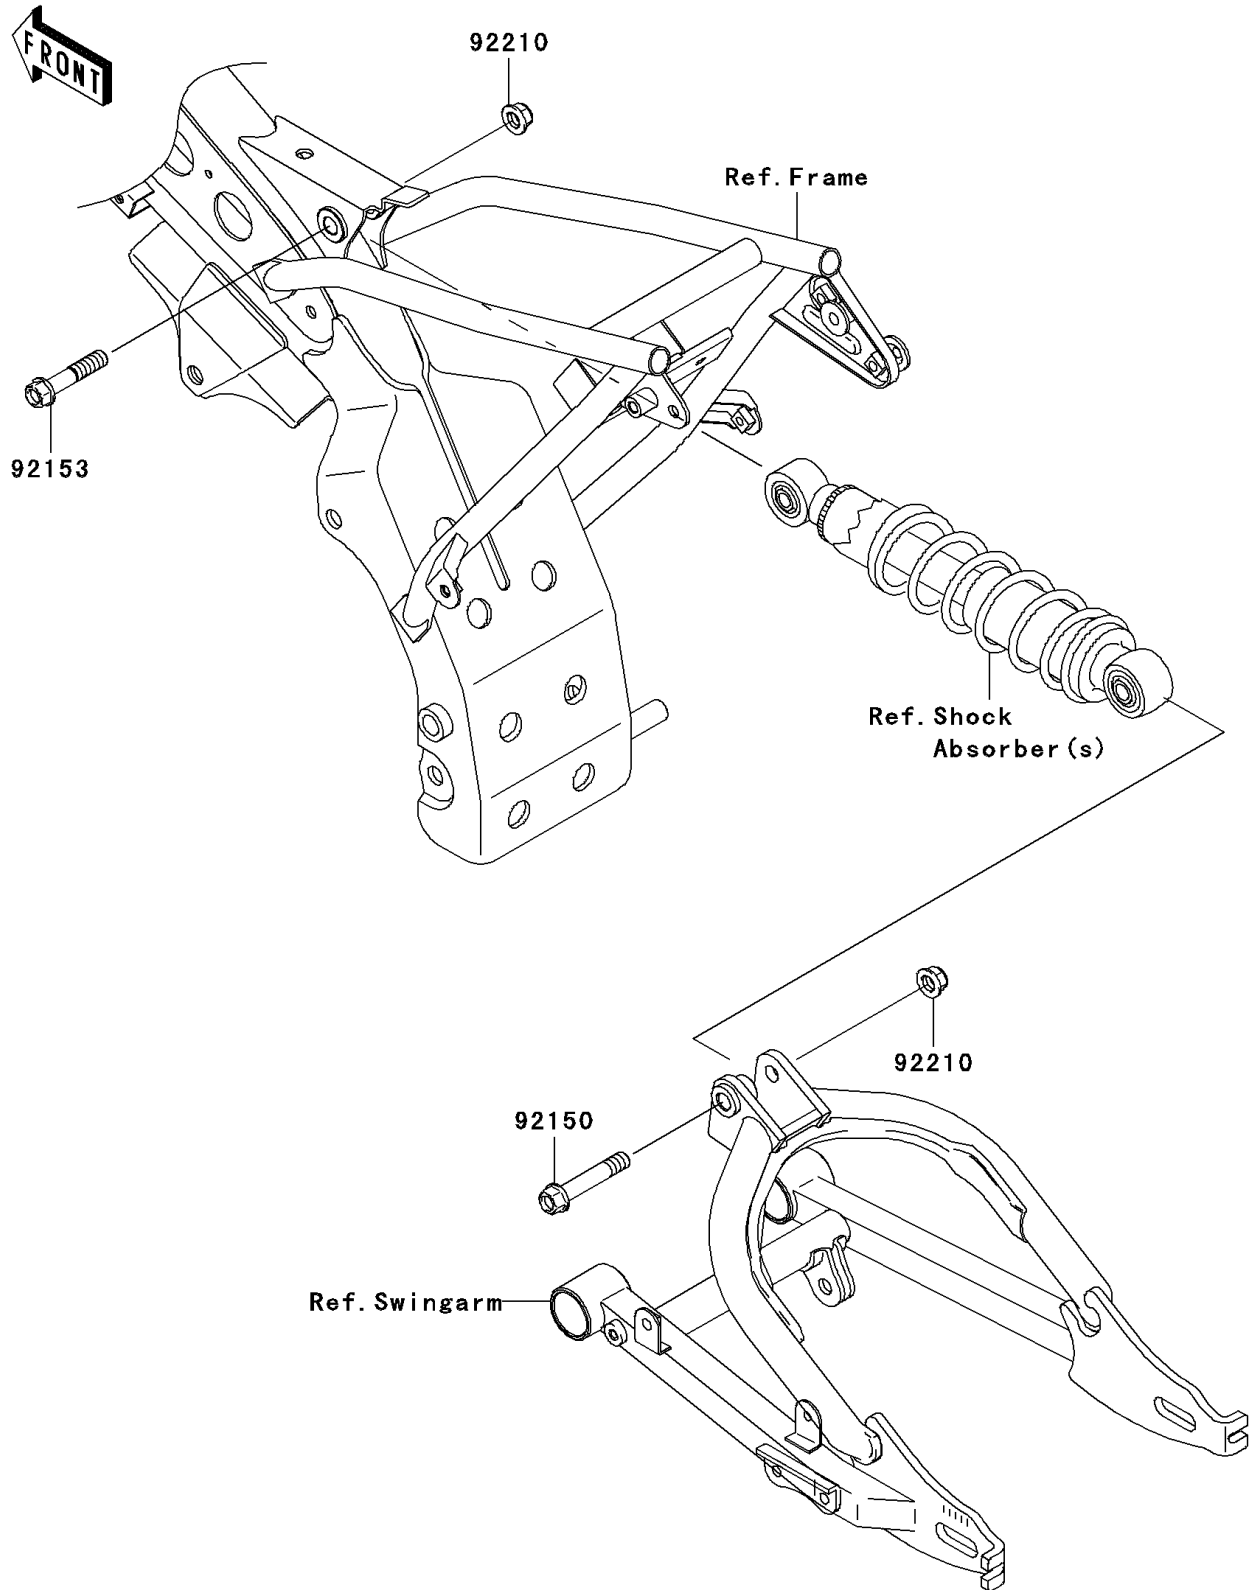

2008 KLX[®]110

PARTS DIAGRAM

Rear Suspension

F2150

2008 KLX[®]110

PARTS LIST

Rear Suspension

| ITEM NAME | PART NUMBER | QUANTITY |
|-------------------------------------|-------------|----------|
| BOLT,FLANGED,10X57 (Ref # 92150) | 92150-1227 | 1 |
| BOLT,FLANGED,10X50 (Ref # 92153) | 92153-1139 | 1 |
| NUT,LOCK,FLANGED,10MM (Ref # 92210) | 92210-1080 | 2 |