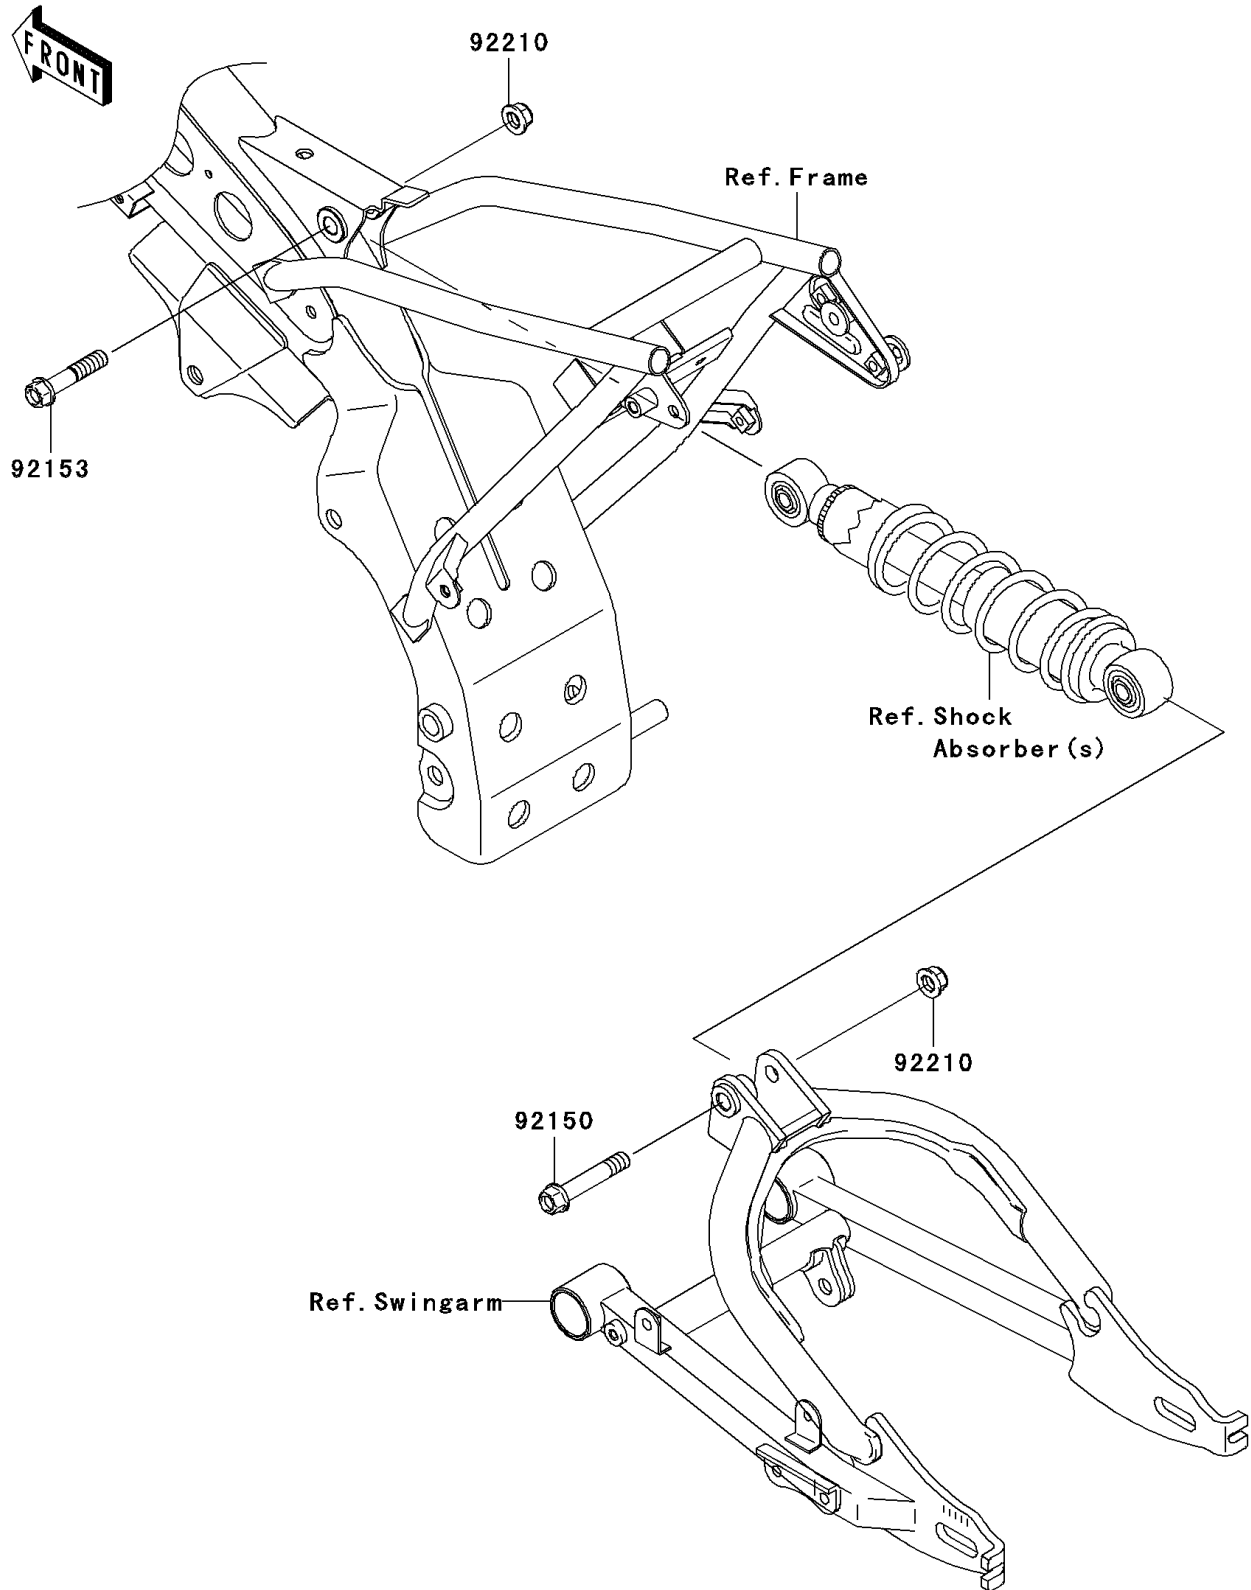

2006 KLX110

PARTS DIAGRAM

Rear Suspension

F2150

2006 KLX110

PARTS LIST

Rear Suspension

ITEM NAME

PART NUMBER

QUANTITY
