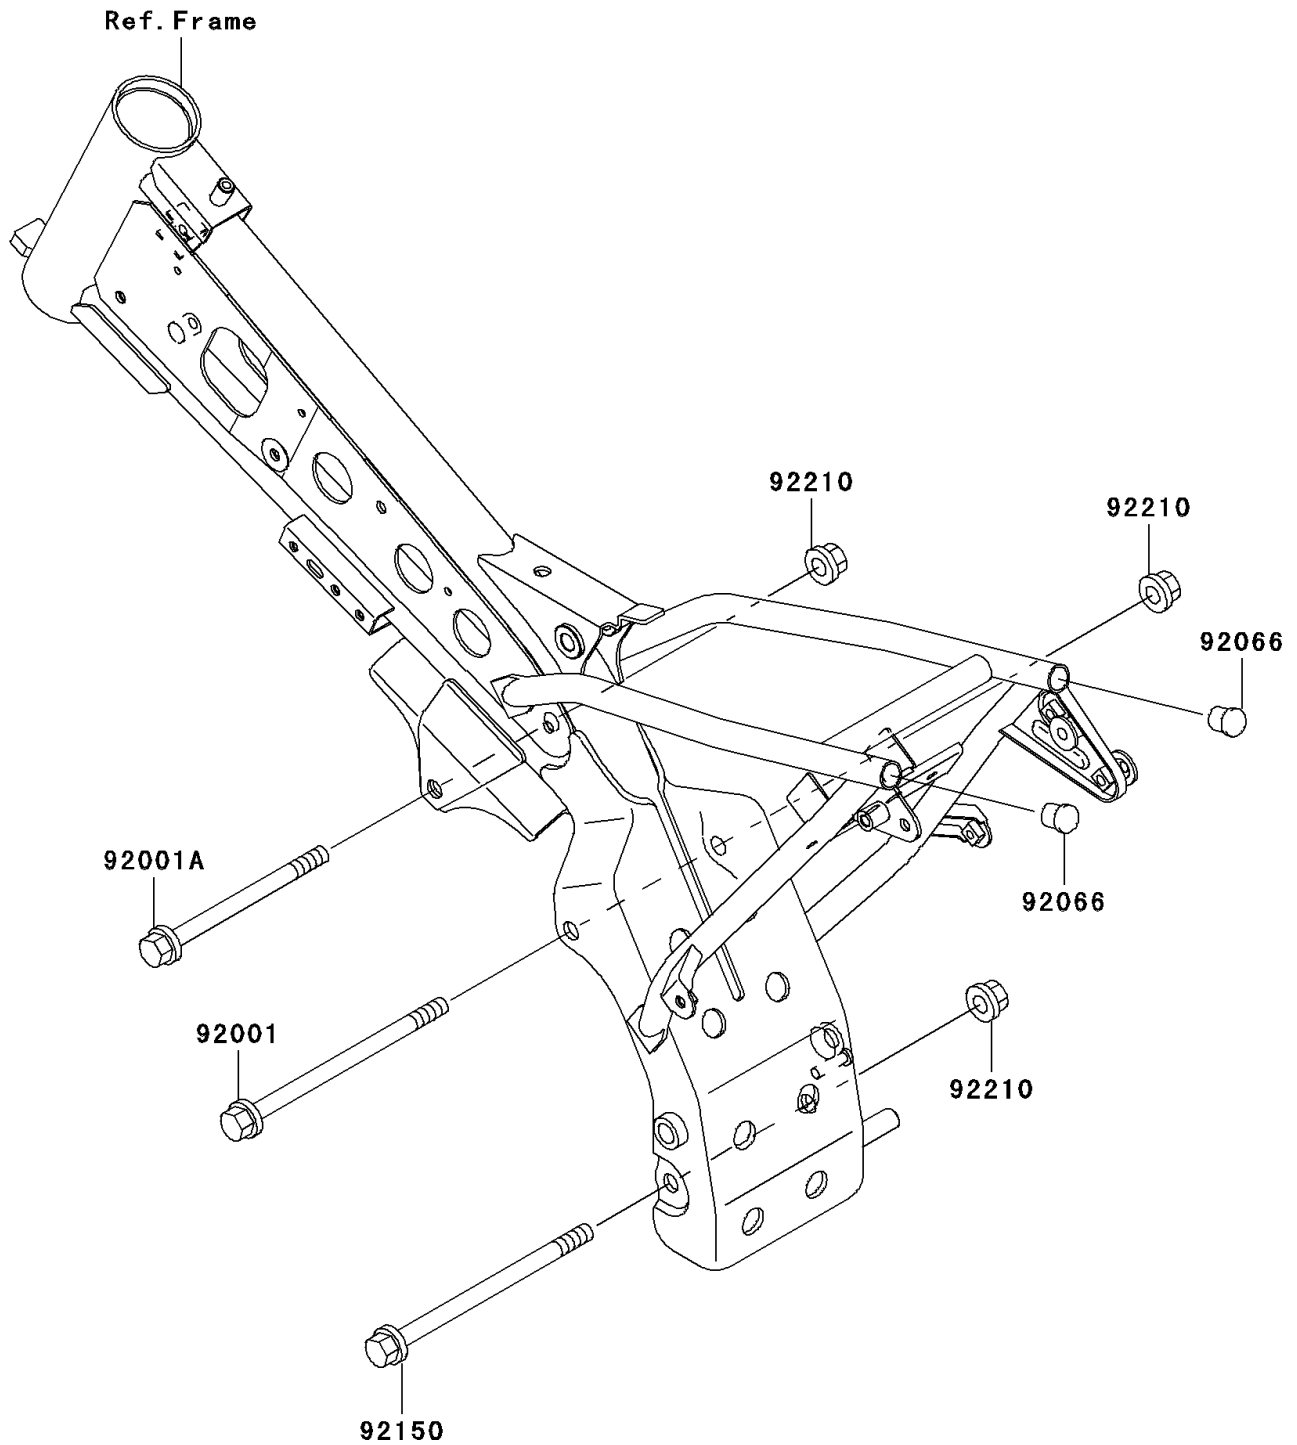

2009 KLX[®]110

PARTS DIAGRAM

Engine Mount

F2122

2009 KLX[®]110

PARTS LIST

Engine Mount

ITEM NAME	PART NUMBER	QUANTITY
BOLT,FLANGED,10X125 (Ref # 92001)	92001-1720	1
BOLT,FLANGED,10X105,BLACK (Ref # 92001A)	92001-1751	1
PLUG (Ref # 92066)	92066-1081	2
BOLT,FLANGED,10X120 (Ref # 92150)	92150-1831	1
NUT,LOCK,FLANGED,10MM (Ref # 92210)	92210-1081	3