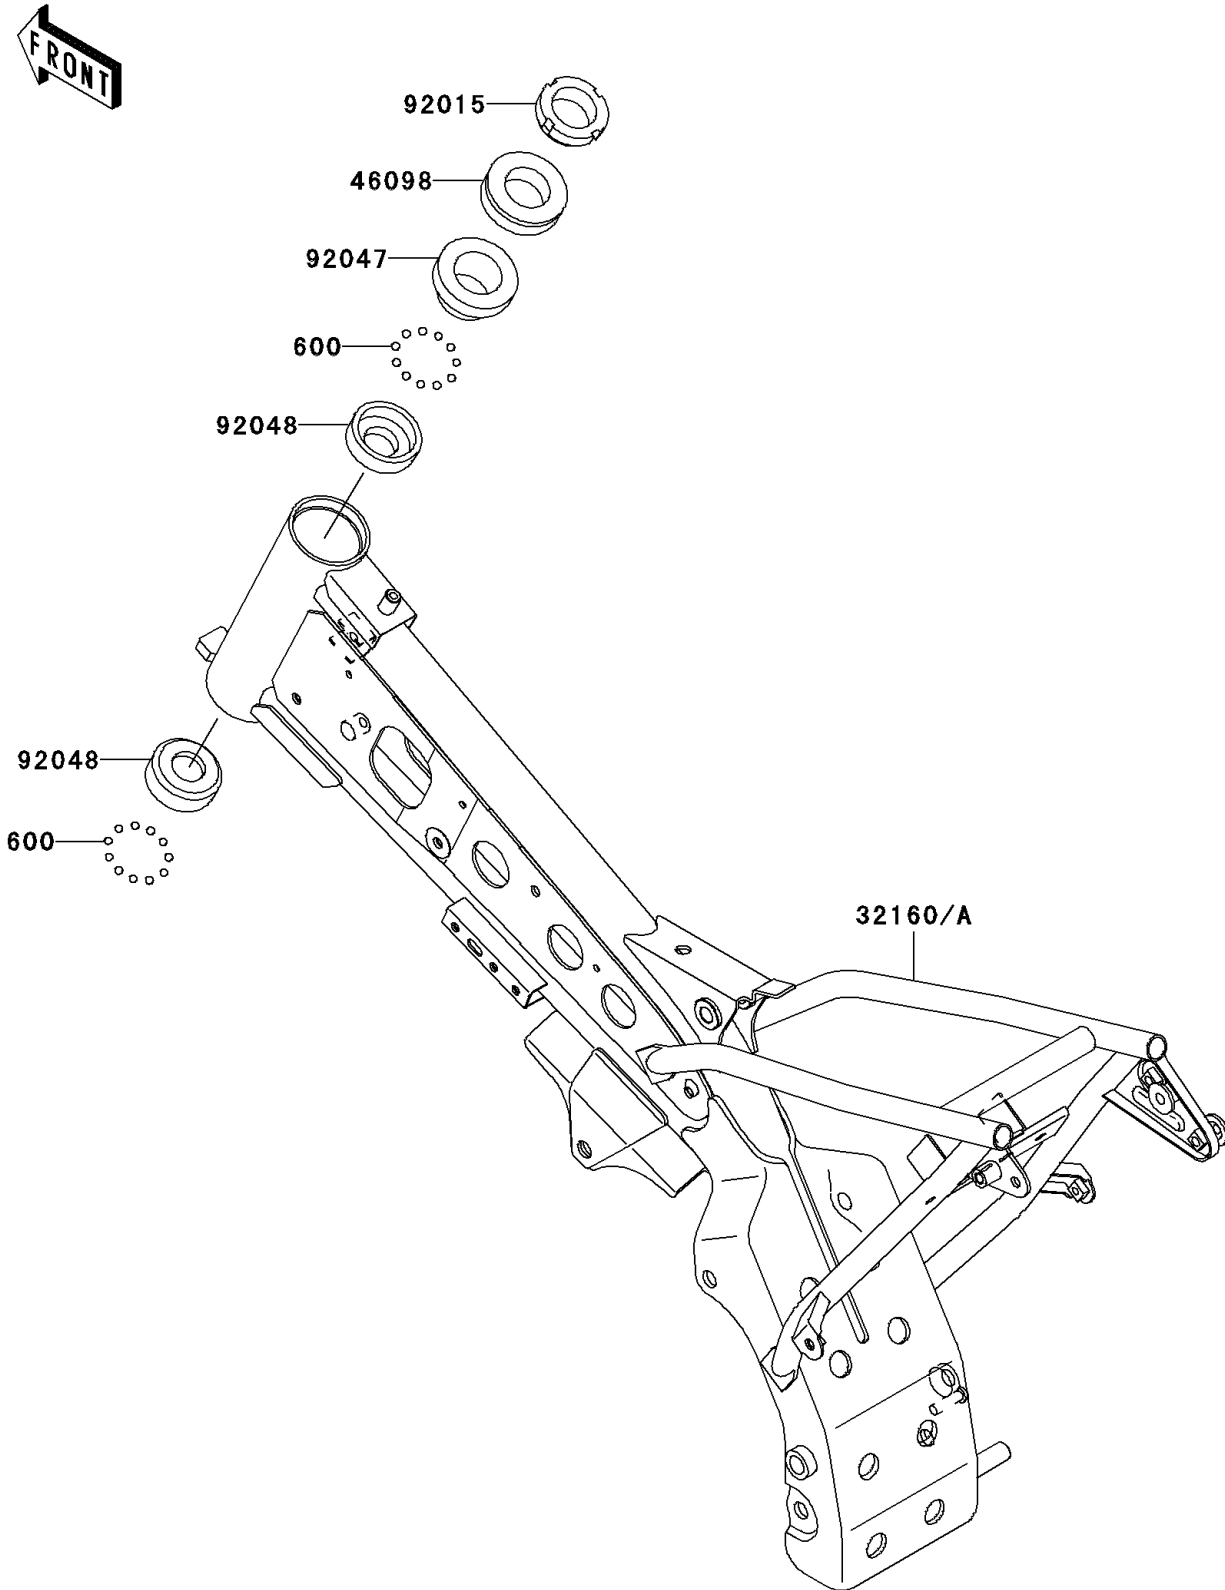

2008 KLX[®]110

PARTS DIAGRAM

Frame

F2120

2008 KLX[®]110

PARTS LIST

Frame

ITEM NAME	PART NUMBER	QUANTITY
BALL-STEEL,3/16" (Ref # 600)	600A0600	46
FRAME-COMP,P.SILVER (Ref # 32160A)	32160-1773-458	1
CAP,STEERING STEM (Ref # 46098)	46098-018	1
NUT,STEERING LOCK,25MM (Ref # 92015)	92015-1222	1
CONE,STEERING STEM BEARING (Ref # 92047)	92047-014	1
RACE,STEERING STEM BEARING (Ref # 92048)	92048-009	2