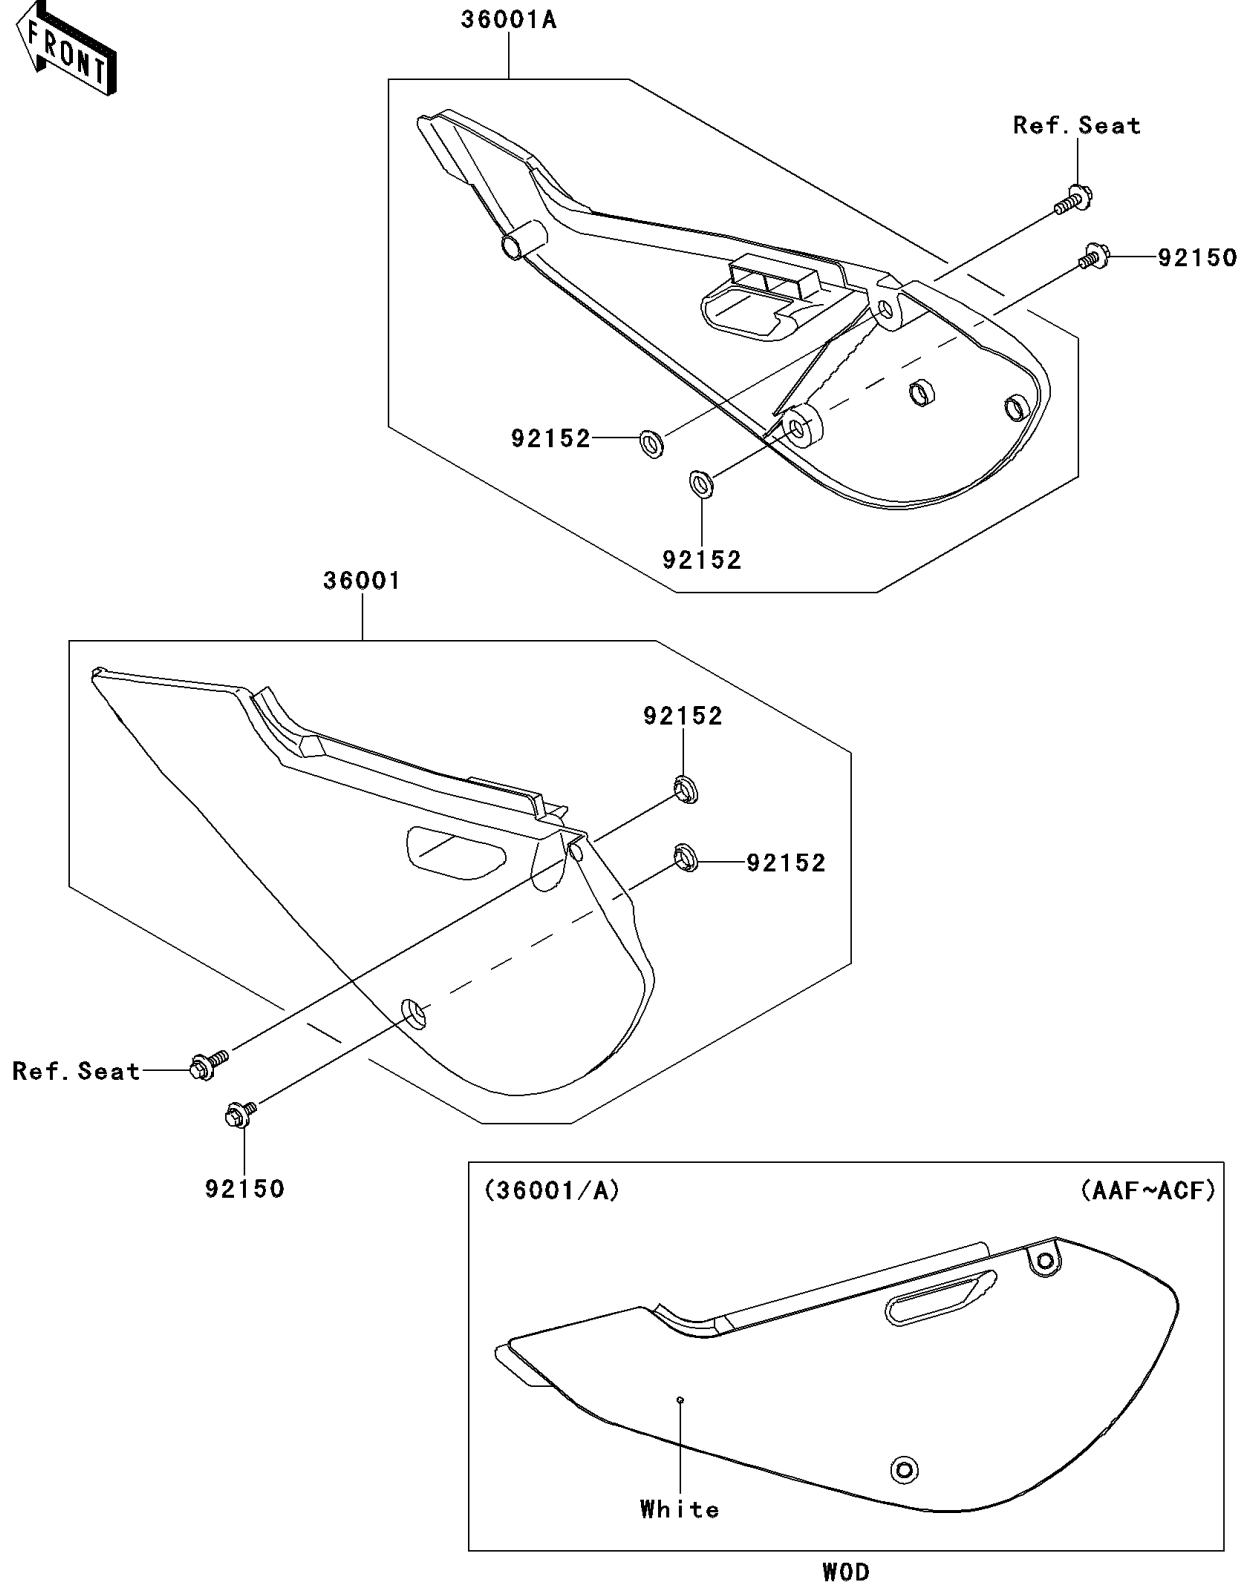

2014 KX™ 65

PARTS DIAGRAM

Side Covers

F2611

2014 KX™ 65

PARTS LIST

Side Covers

Kawasaki

Let the Good Times Roll®

ITEM NAME

PART NUMBER

QUANTITY
