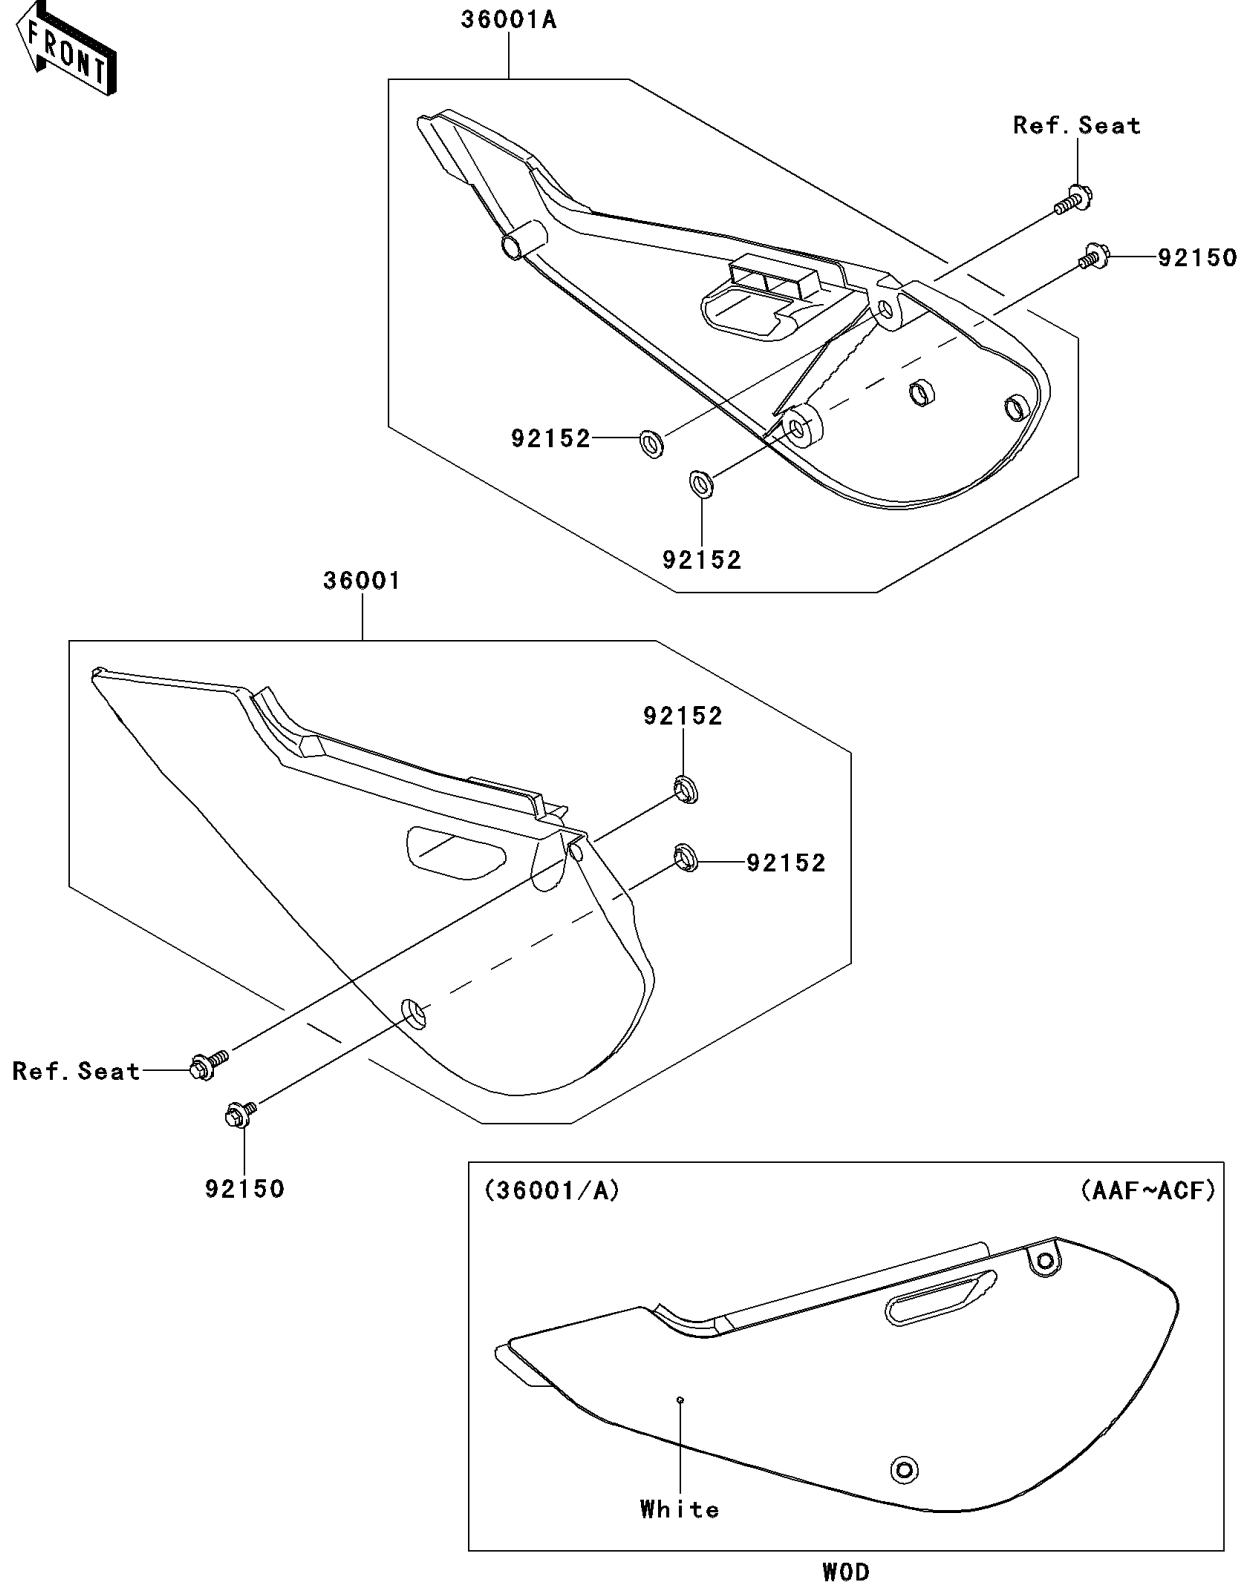

2010 KX65 (CANADA ONLY)

PARTS DIAGRAM

Side Covers

F2611

2010 KX65 (CANADA ONLY)

PARTS LIST

Side Covers

ITEM NAME

PART NUMBER

QUANTITY
