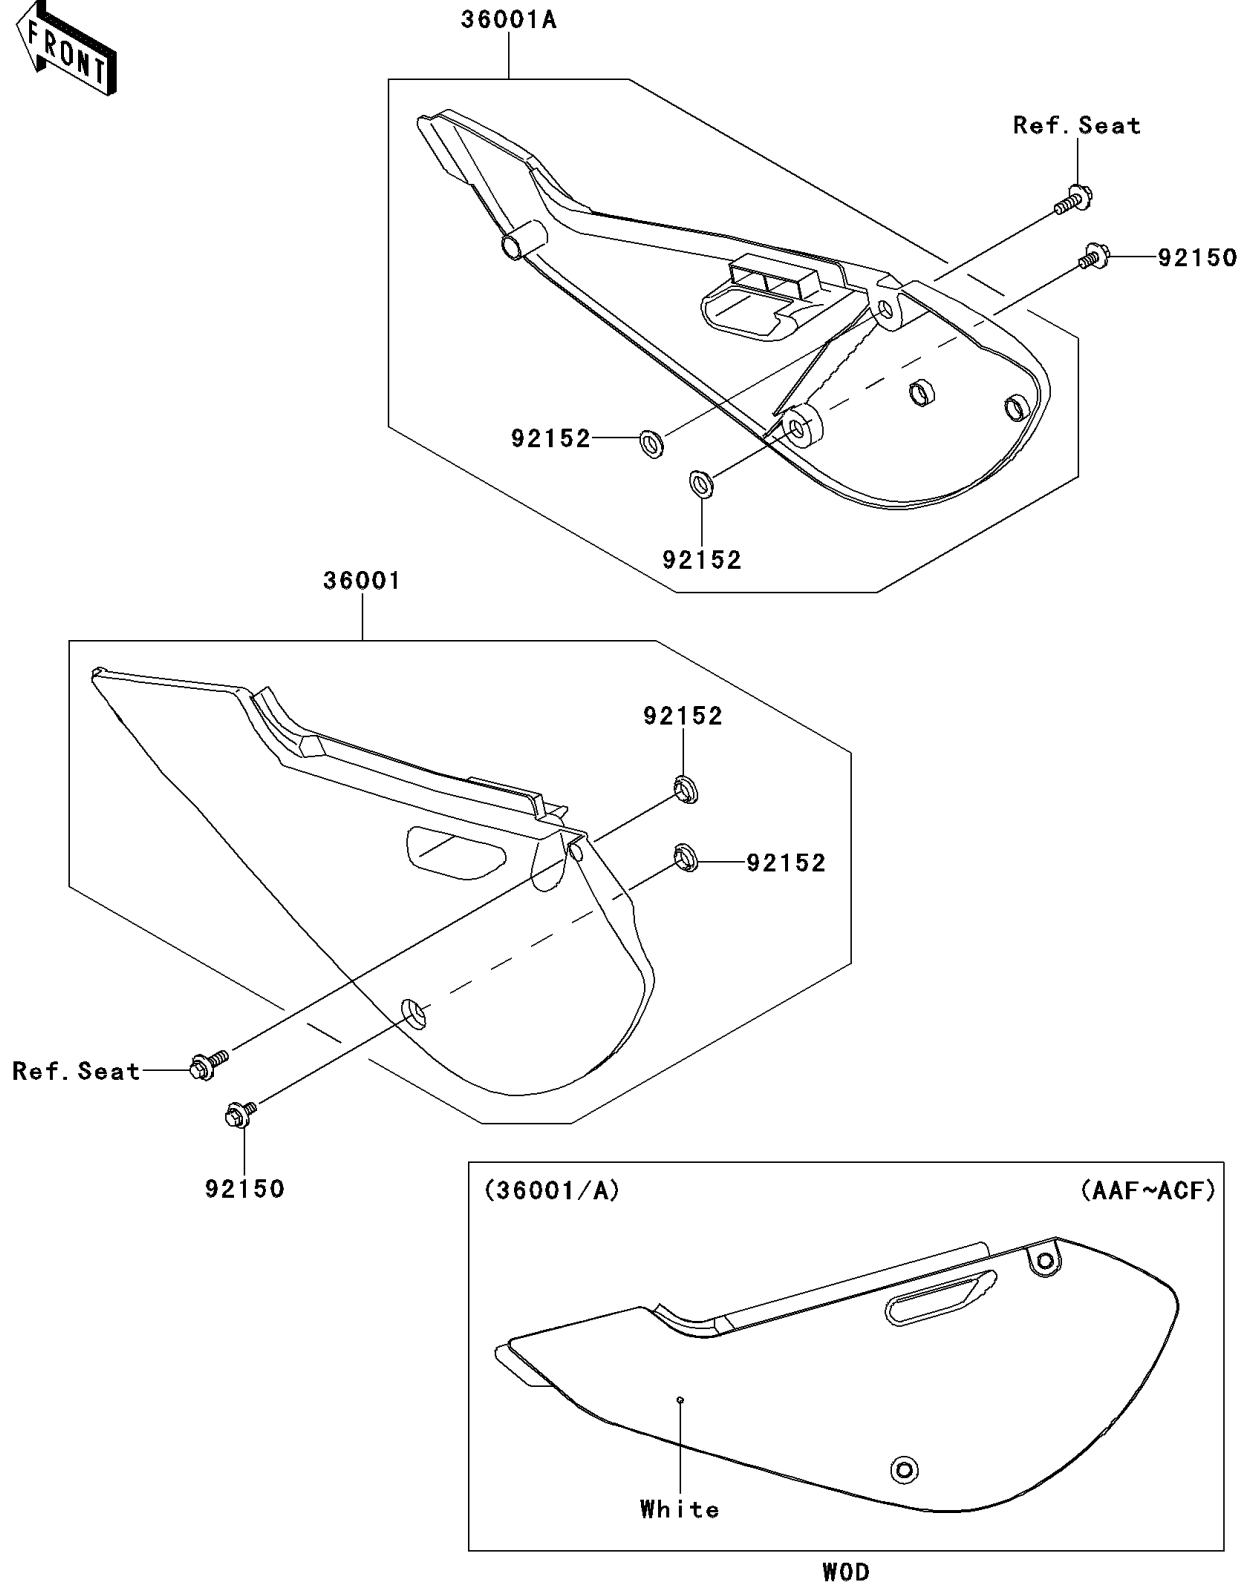

2011 KX™ 65

PARTS DIAGRAM

Side Covers

F2611

2011 KX™ 65

PARTS LIST

Side Covers

Kawasaki

Let the Good Times Roll®

ITEM NAME

PART NUMBER

QUANTITY
