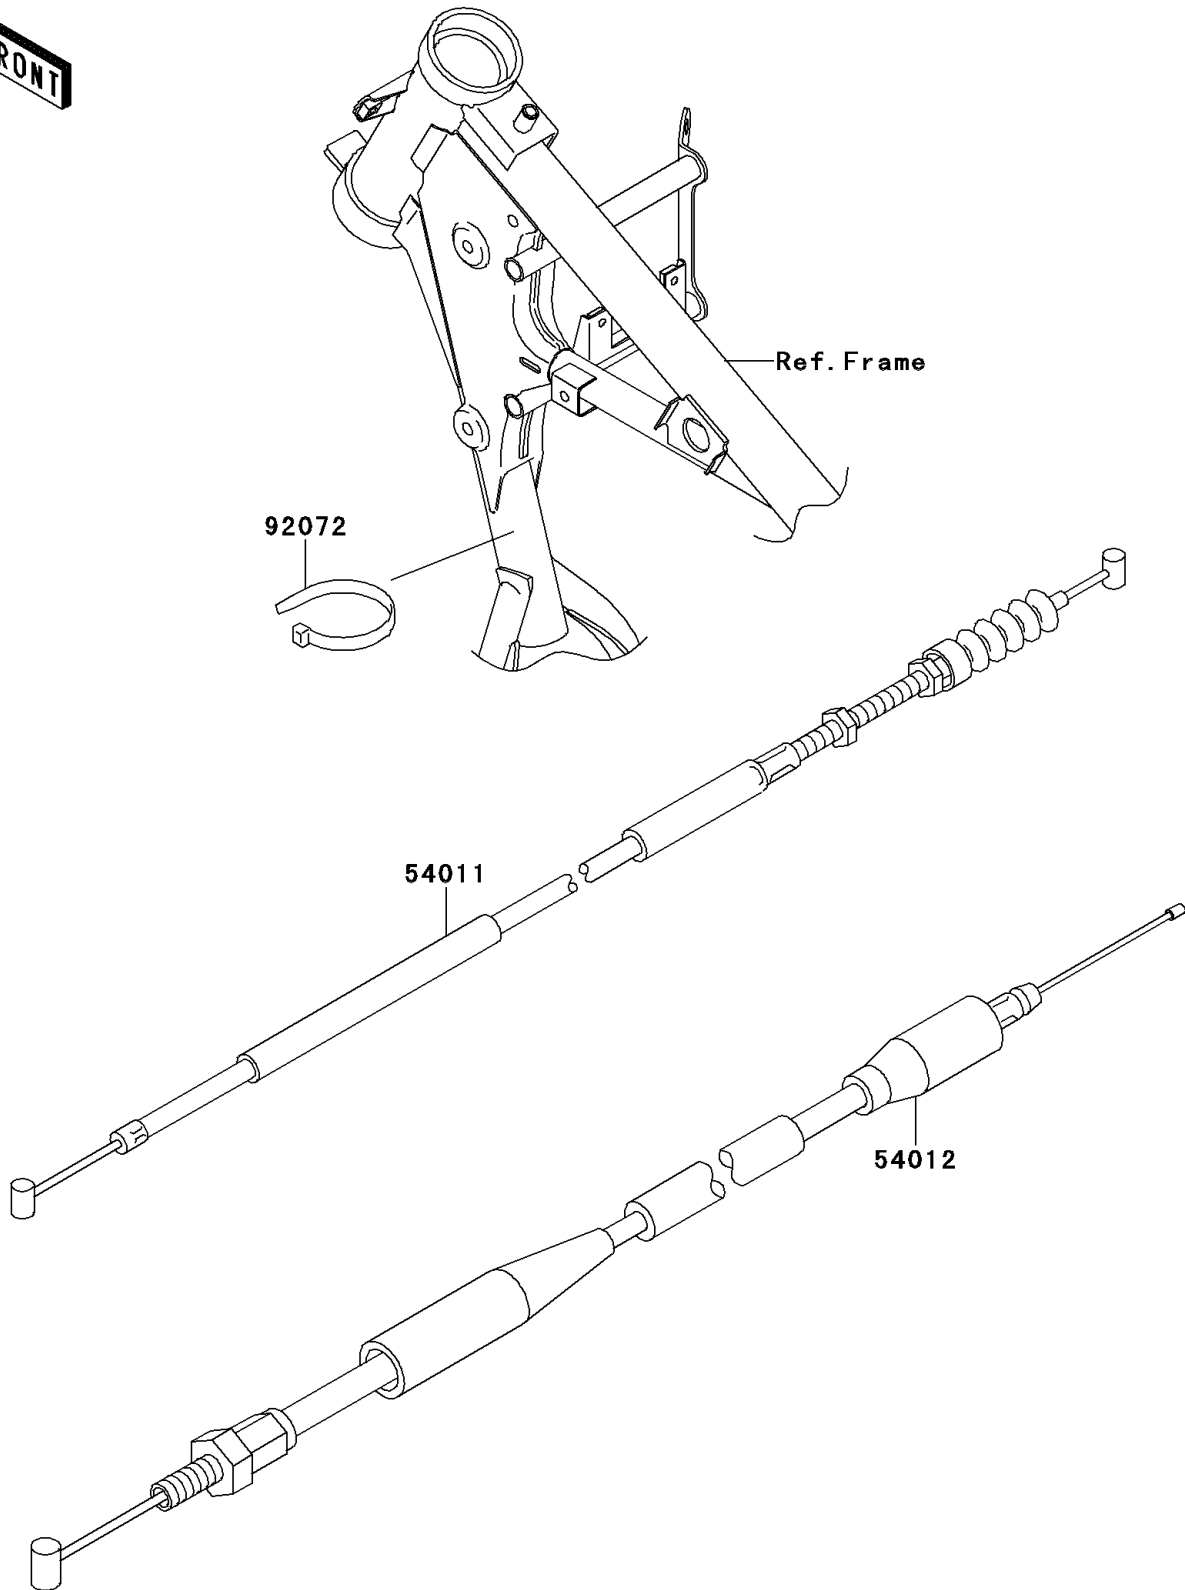

2014 KX™ 65

PARTS DIAGRAM

Cables

F2540

2014 KX™ 65

PARTS LIST

Cables

Kawasaki

Let the Good Times Roll®

ITEM NAME

PART NUMBER

QUANTITY
