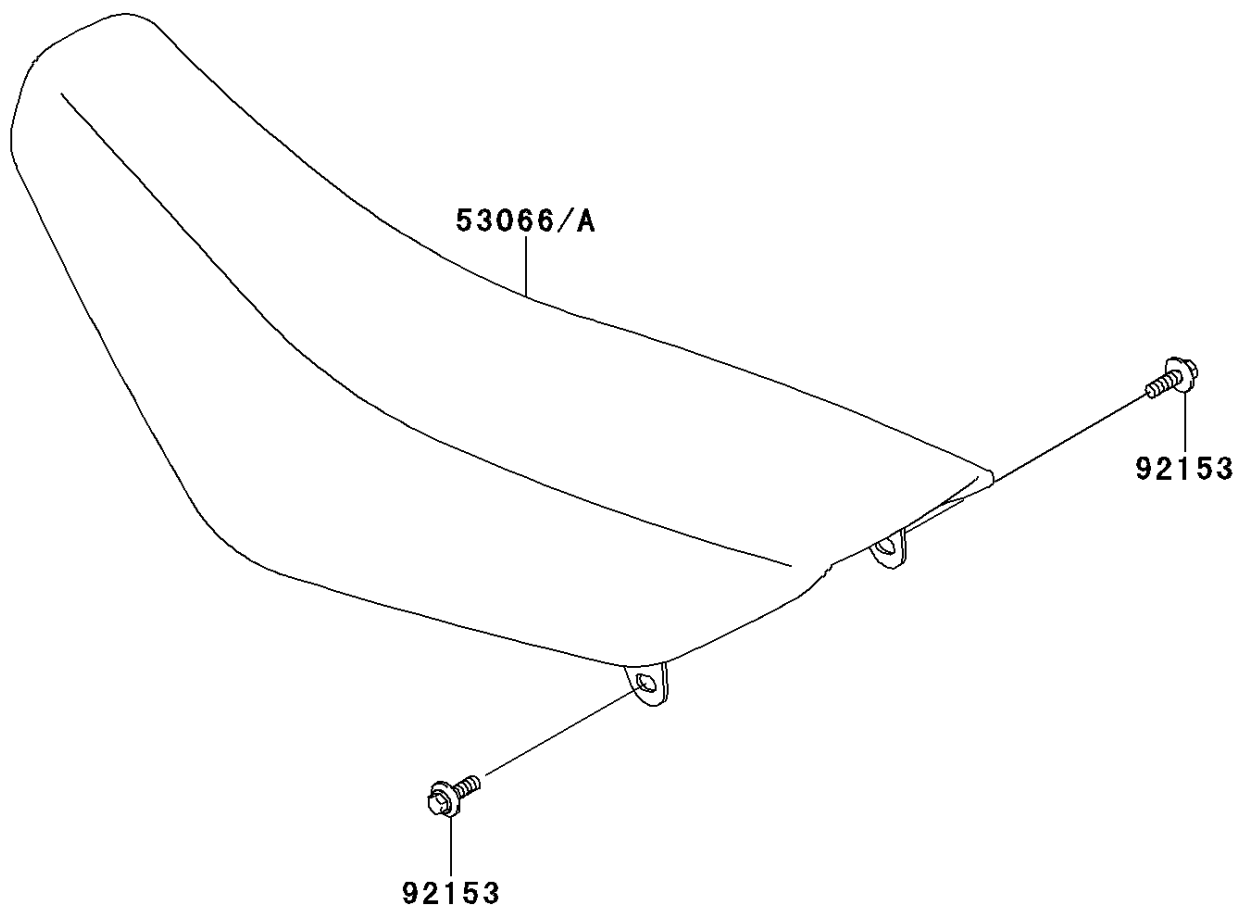

2011 KX™ 65

PARTS DIAGRAM

Seat

F2510

2011 KX™ 65

PARTS LIST

Seat

Kawasaki

Let the Good Times Roll®

ITEM NAME

PART NUMBER

QUANTITY
