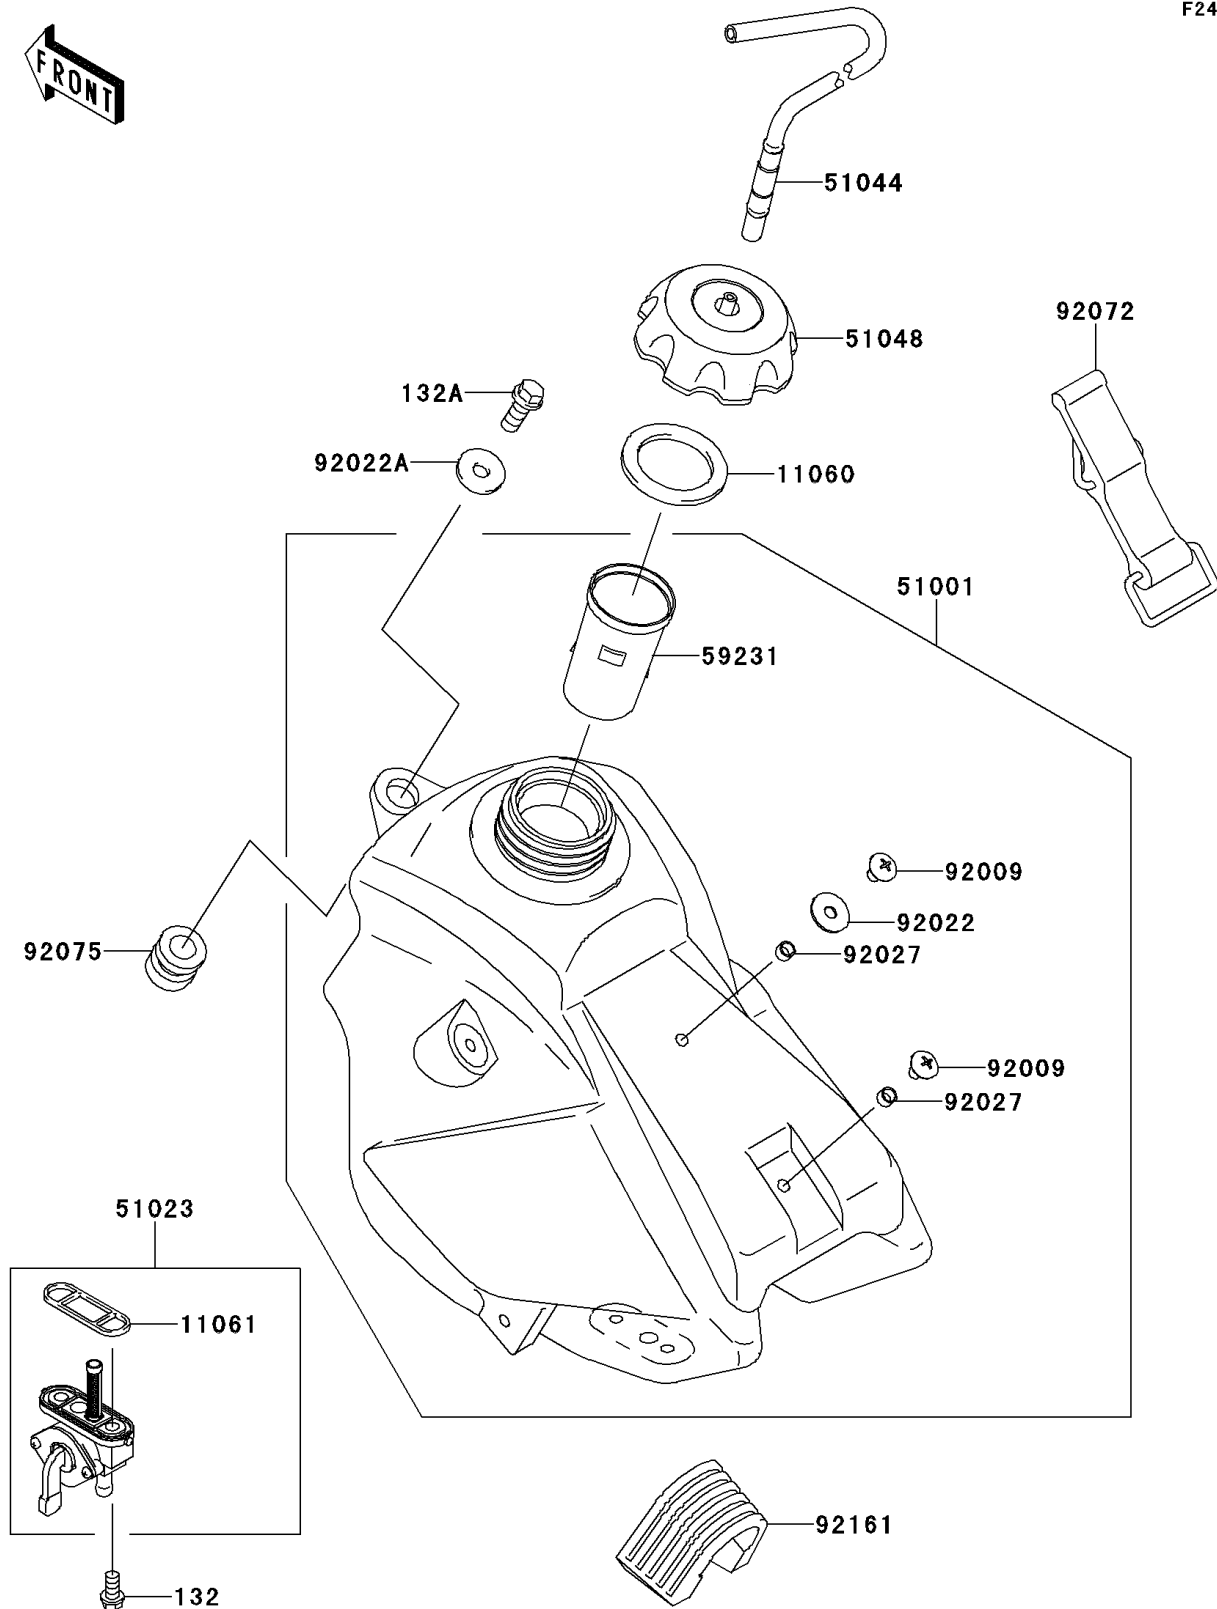

2014 KX™ 65

PARTS DIAGRAM

Fuel Tank

F2410

2014 KX™ 65

PARTS LIST

Fuel Tank

ITEM NAME

PART NUMBER

QUANTITY
