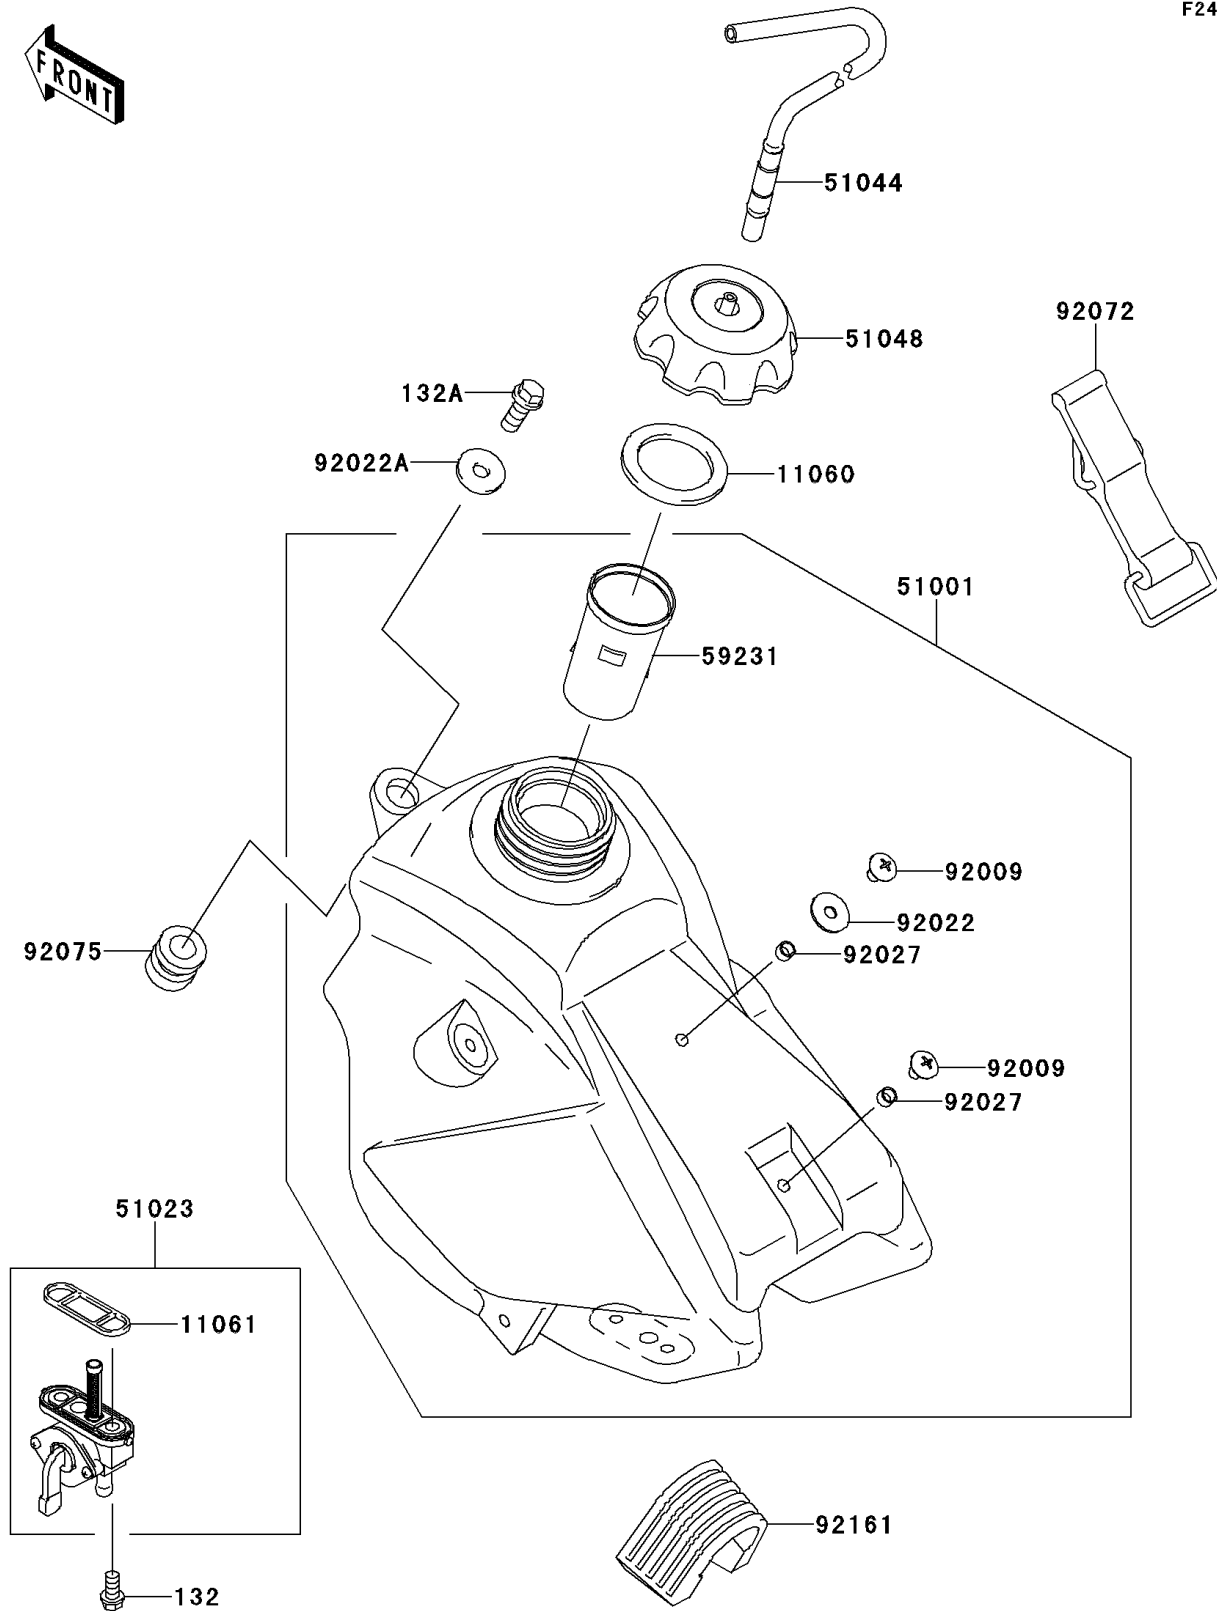

2013 KX™ 65

PARTS DIAGRAM

Fuel Tank

F2410

2013 KX™ 65

PARTS LIST

Fuel Tank

ITEM NAME

PART NUMBER

QUANTITY
