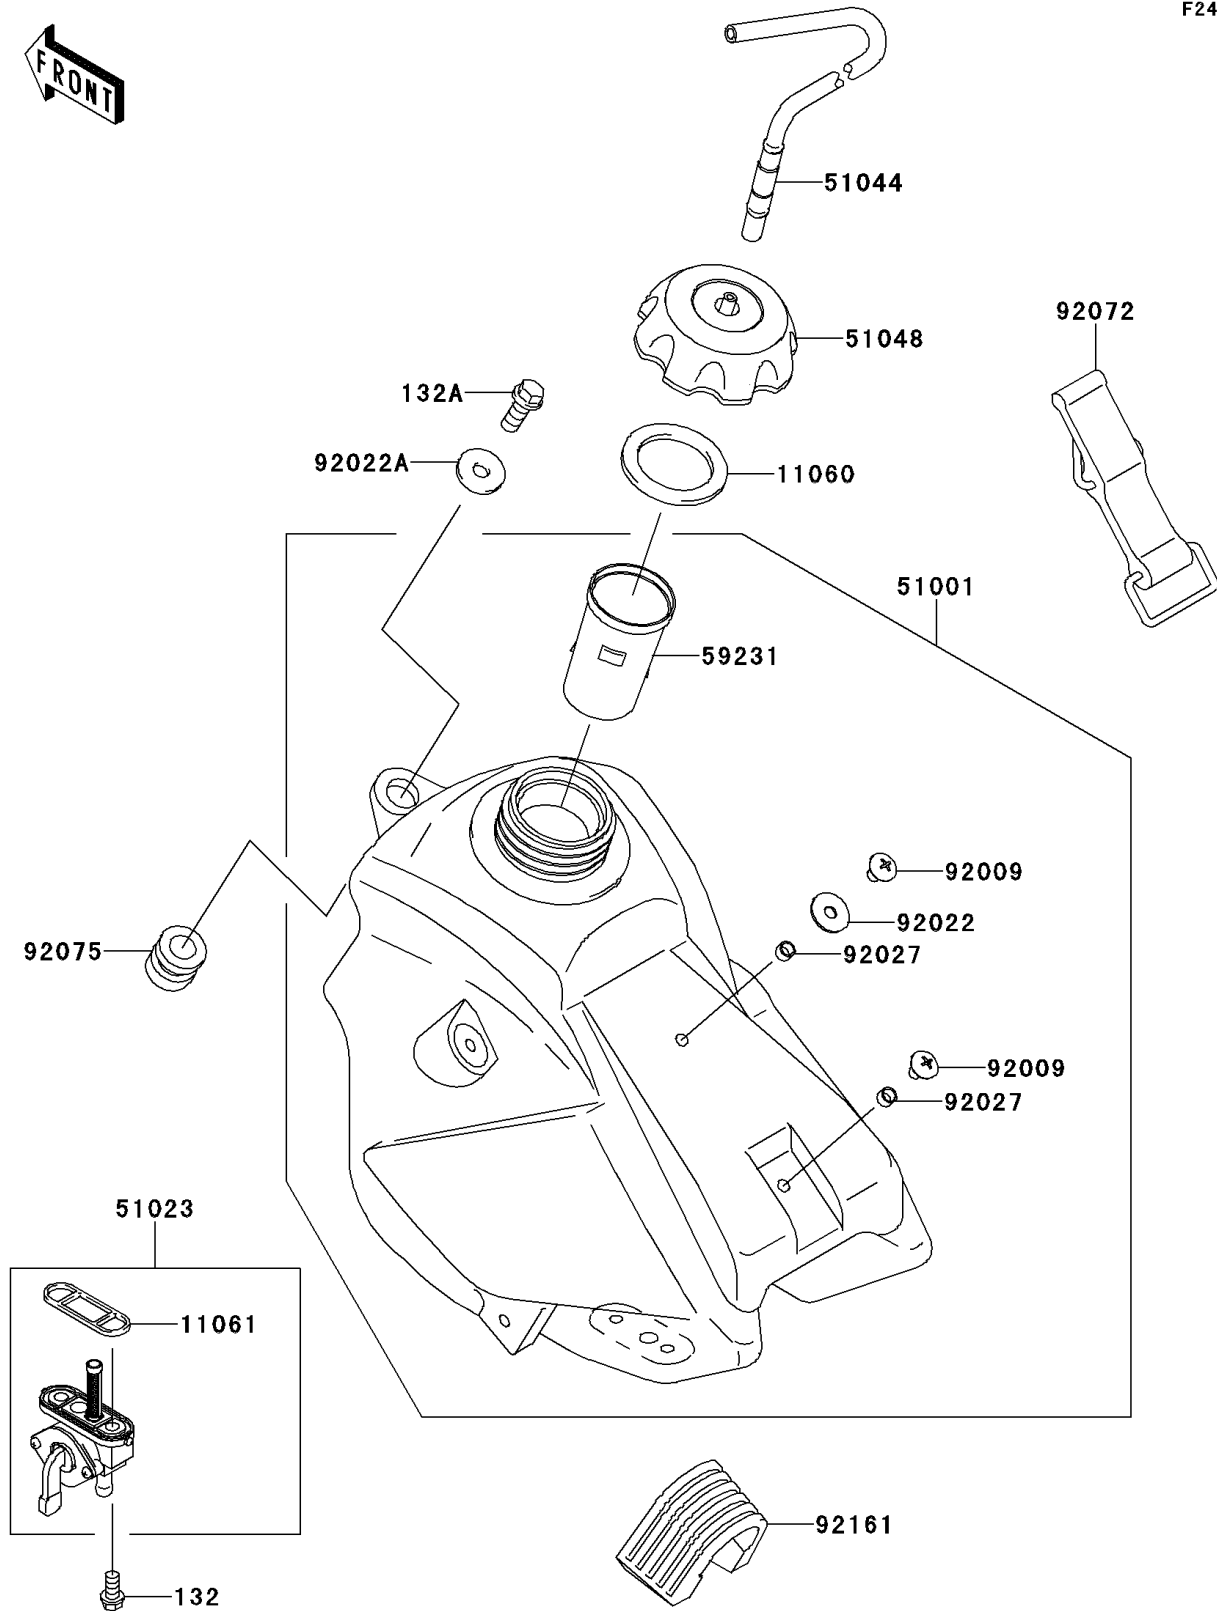

2010 KX65 (CANADA ONLY)

PARTS DIAGRAM

Fuel Tank

F2410

2010 KX65 (CANADA ONLY)

PARTS LIST

Fuel Tank

ITEM NAME

PART NUMBER

QUANTITY
