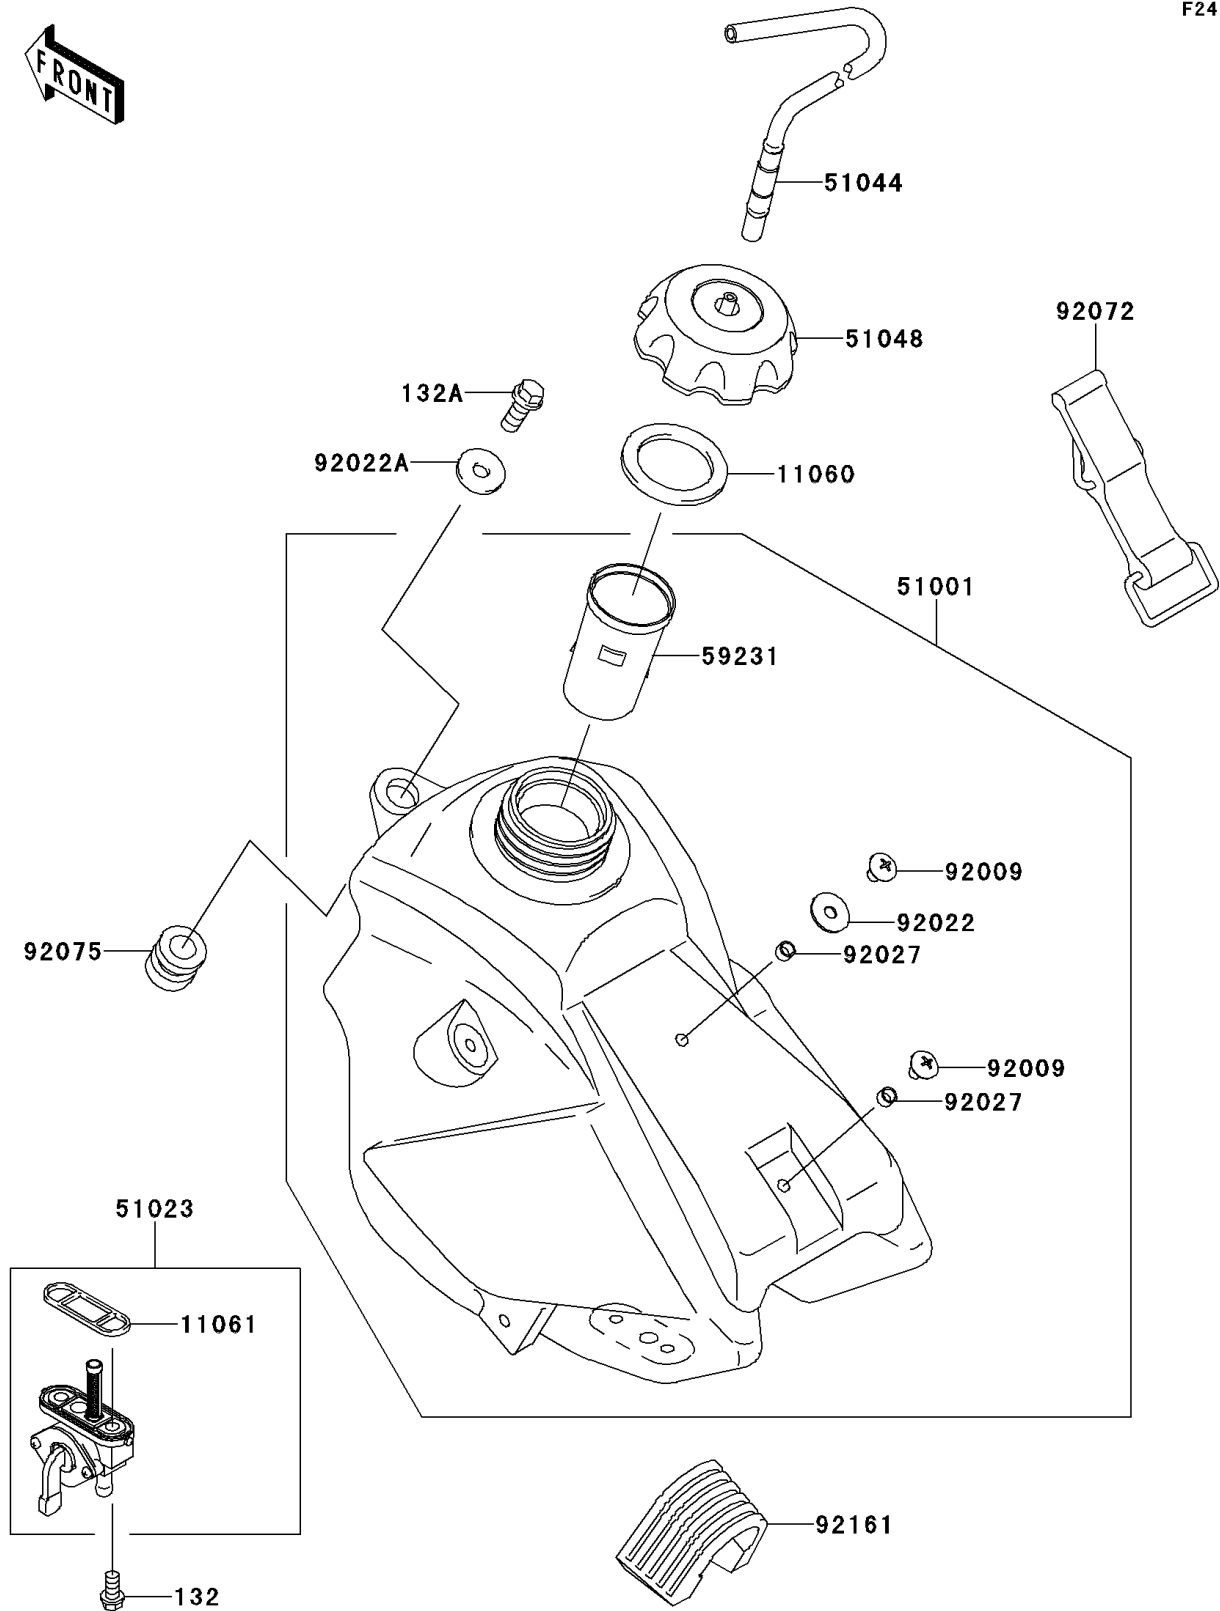

2011 KX™ 65

PARTS DIAGRAM

Fuel Tank

F2410

2011 KX™ 65

PARTS LIST

Fuel Tank

Kawasaki

Let the Good Times Roll®

ITEM NAME

PART NUMBER

QUANTITY
