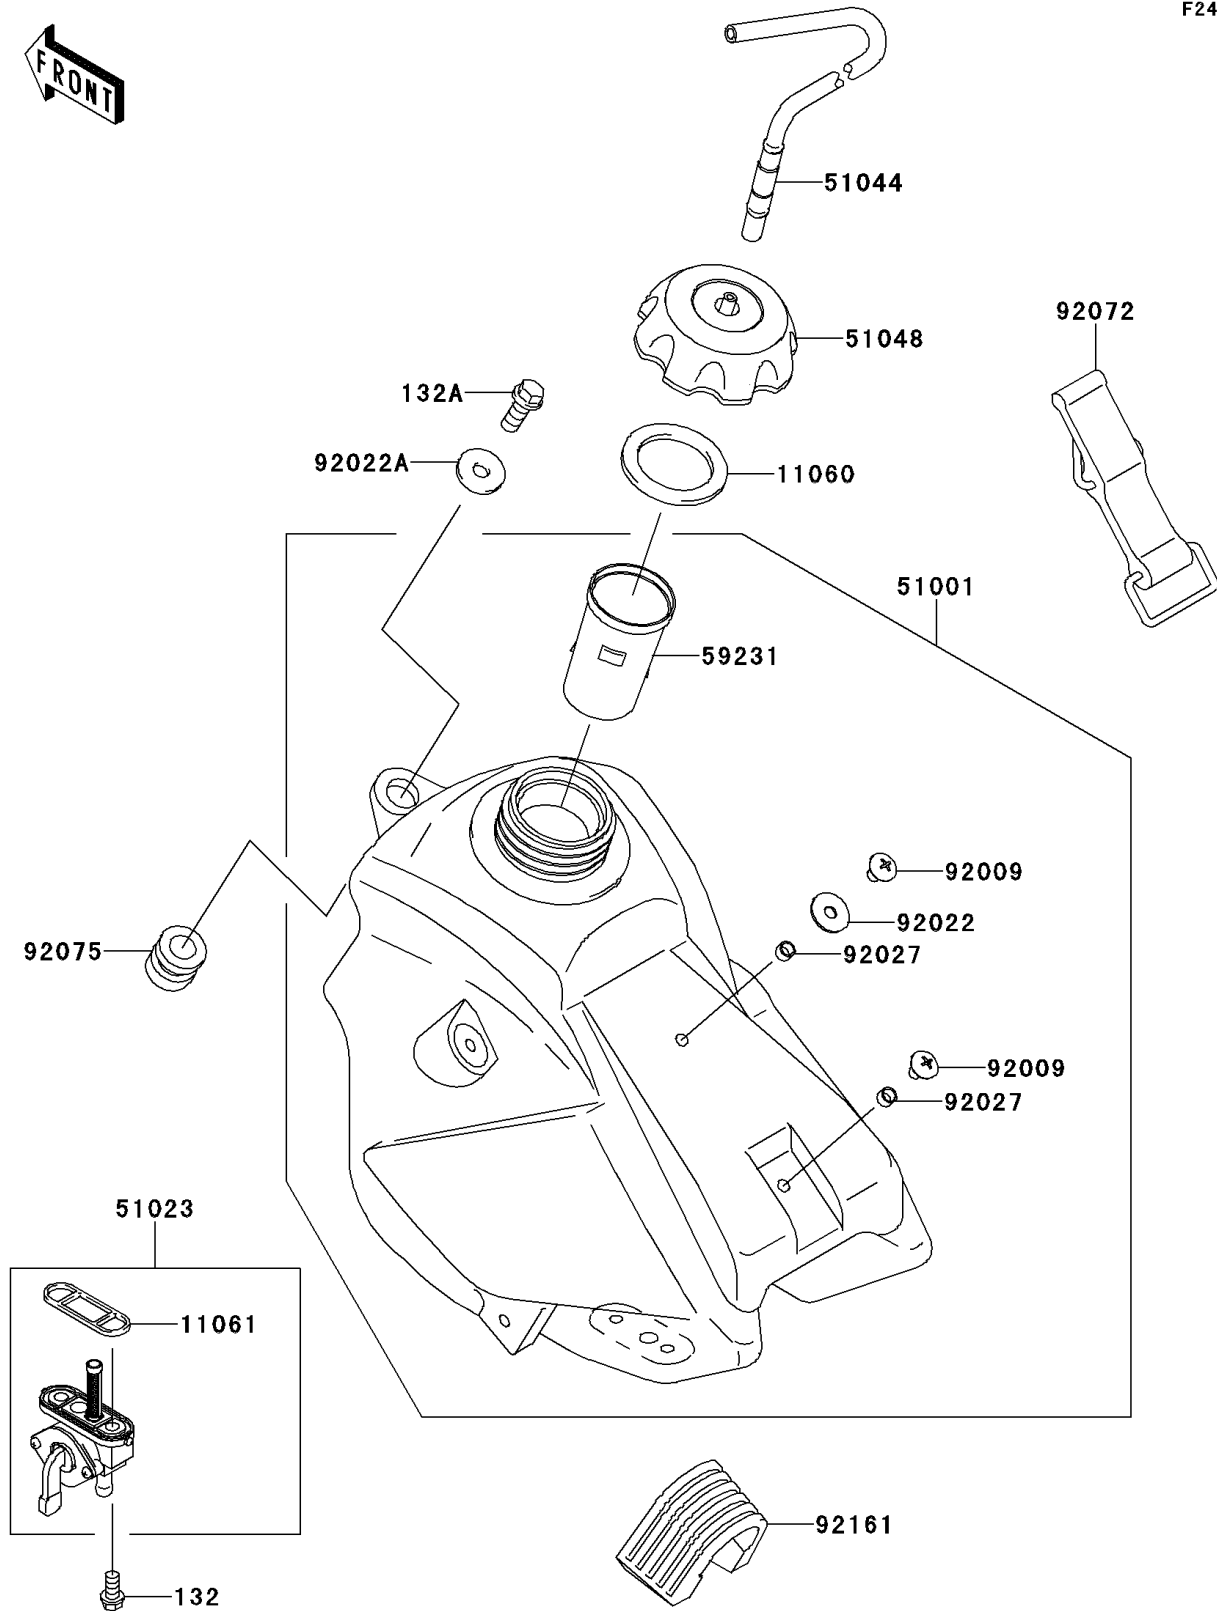

# 2010 KX65 (CANADA ONLY)

## PARTS DIAGRAM

### Fuel Tank

F2410

## PARTS LIST

Fuel Tank

**ITEM NAME**

**PART NUMBER**

**QUANTITY**

---