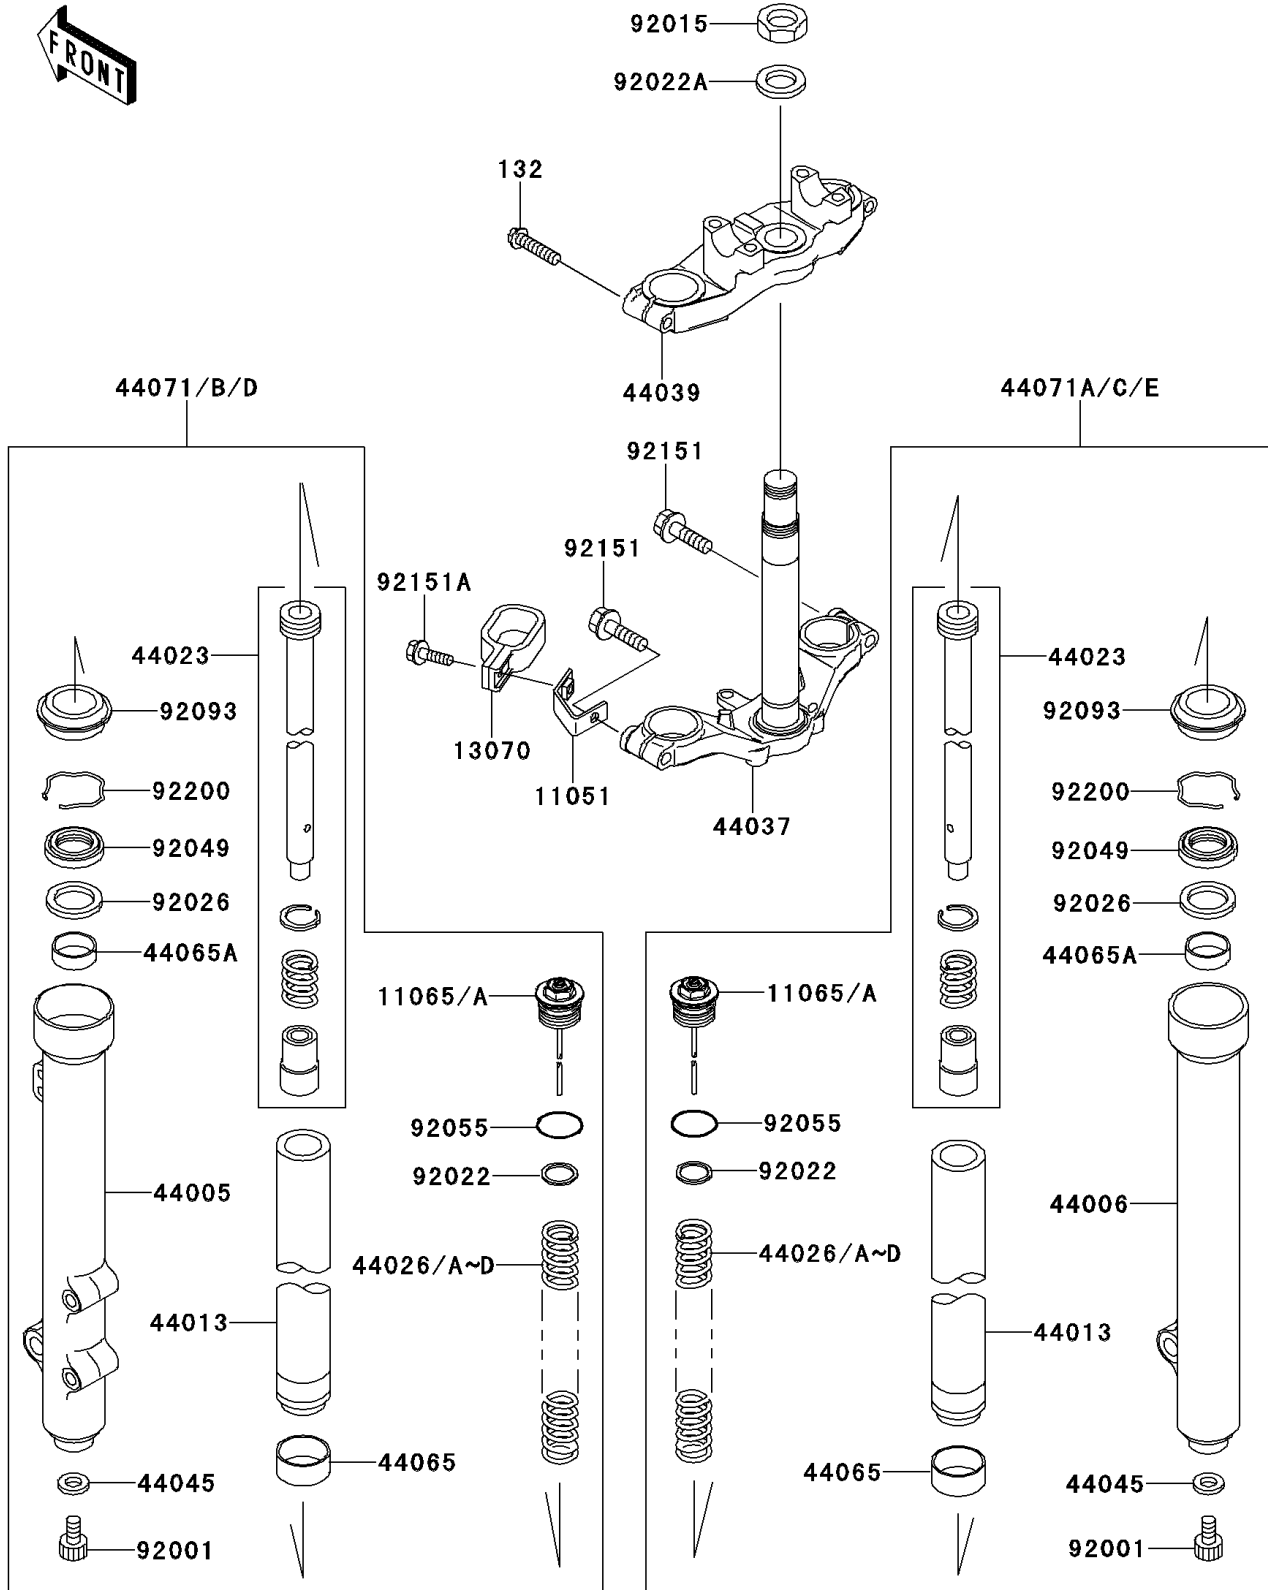

2013 KX™ 65

PARTS DIAGRAM

Front Fork

F2340

2013 KX™ 65

PARTS LIST

Front Fork

ITEM NAME

PART NUMBER

QUANTITY
