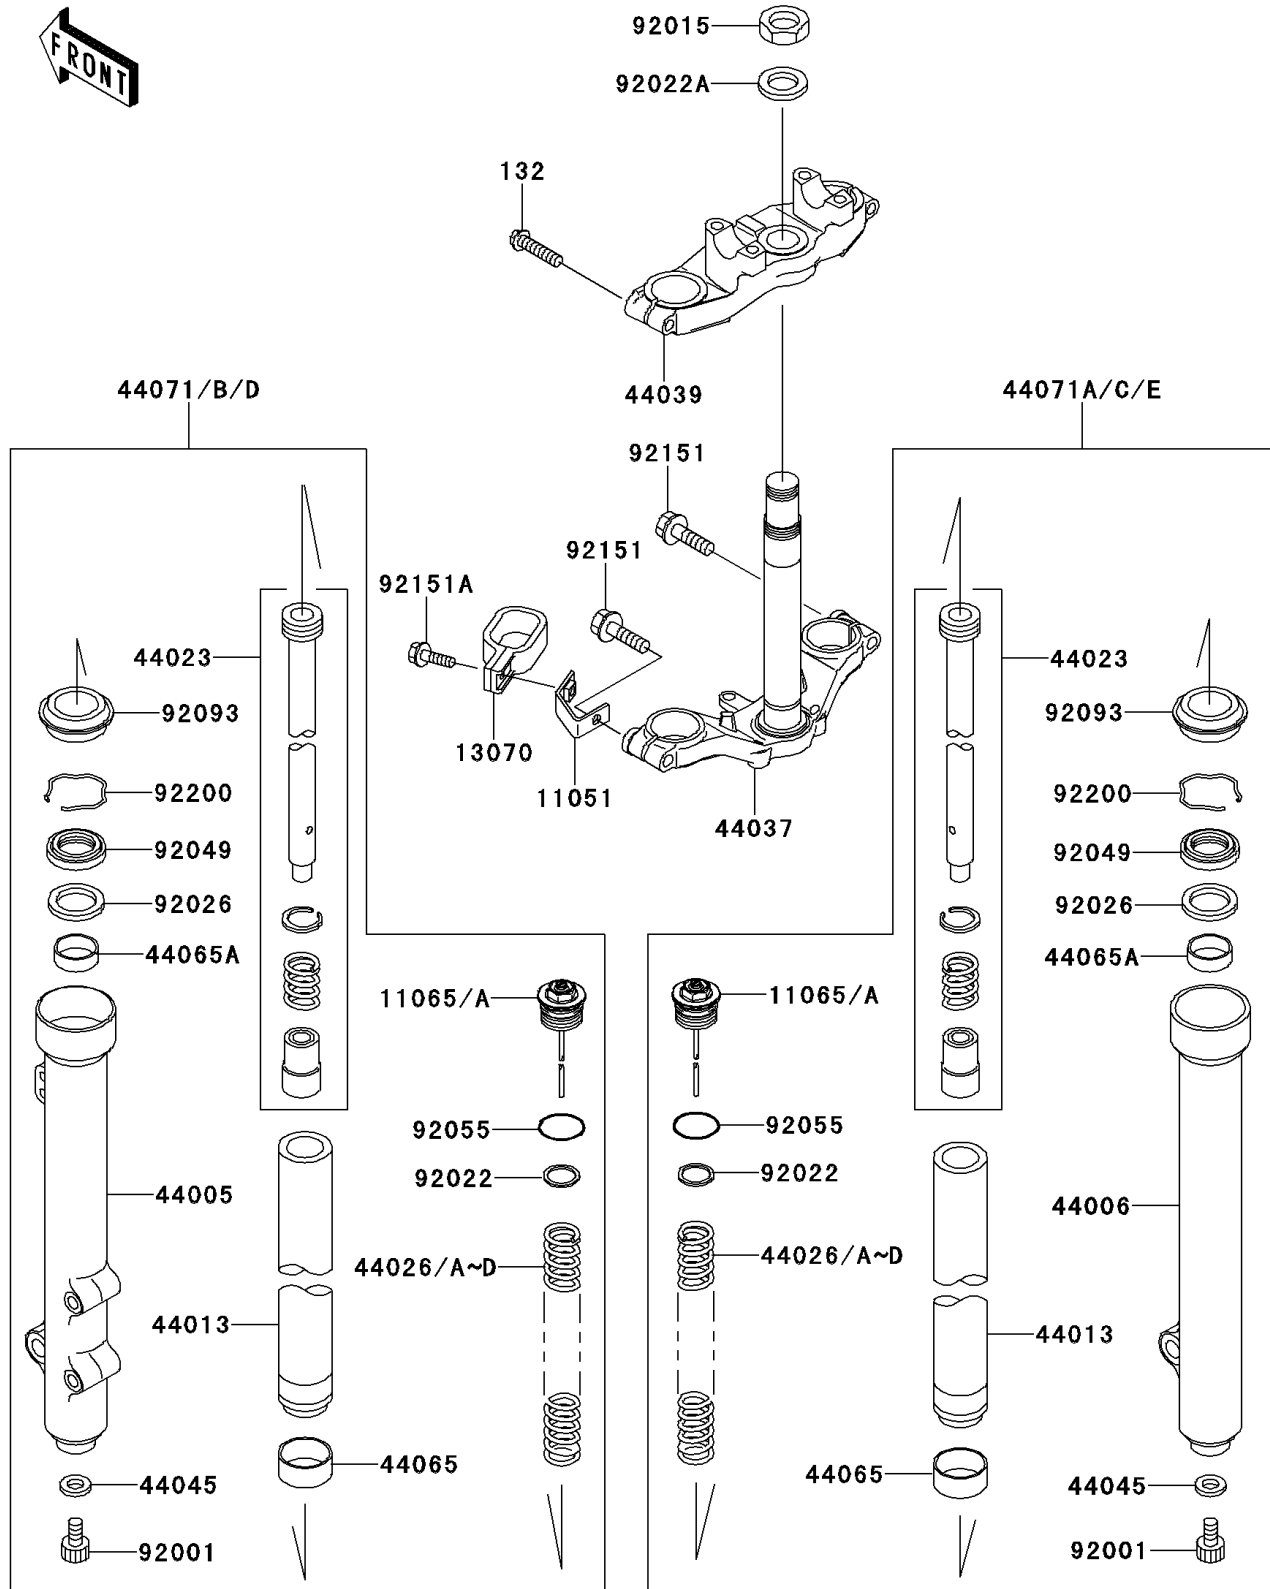

2010 KX65 (CANADA ONLY)

PARTS DIAGRAM

Front Fork

F2340

2010 KX65 (CANADA ONLY)

PARTS LIST

Front Fork

ITEM NAME

PART NUMBER

QUANTITY
