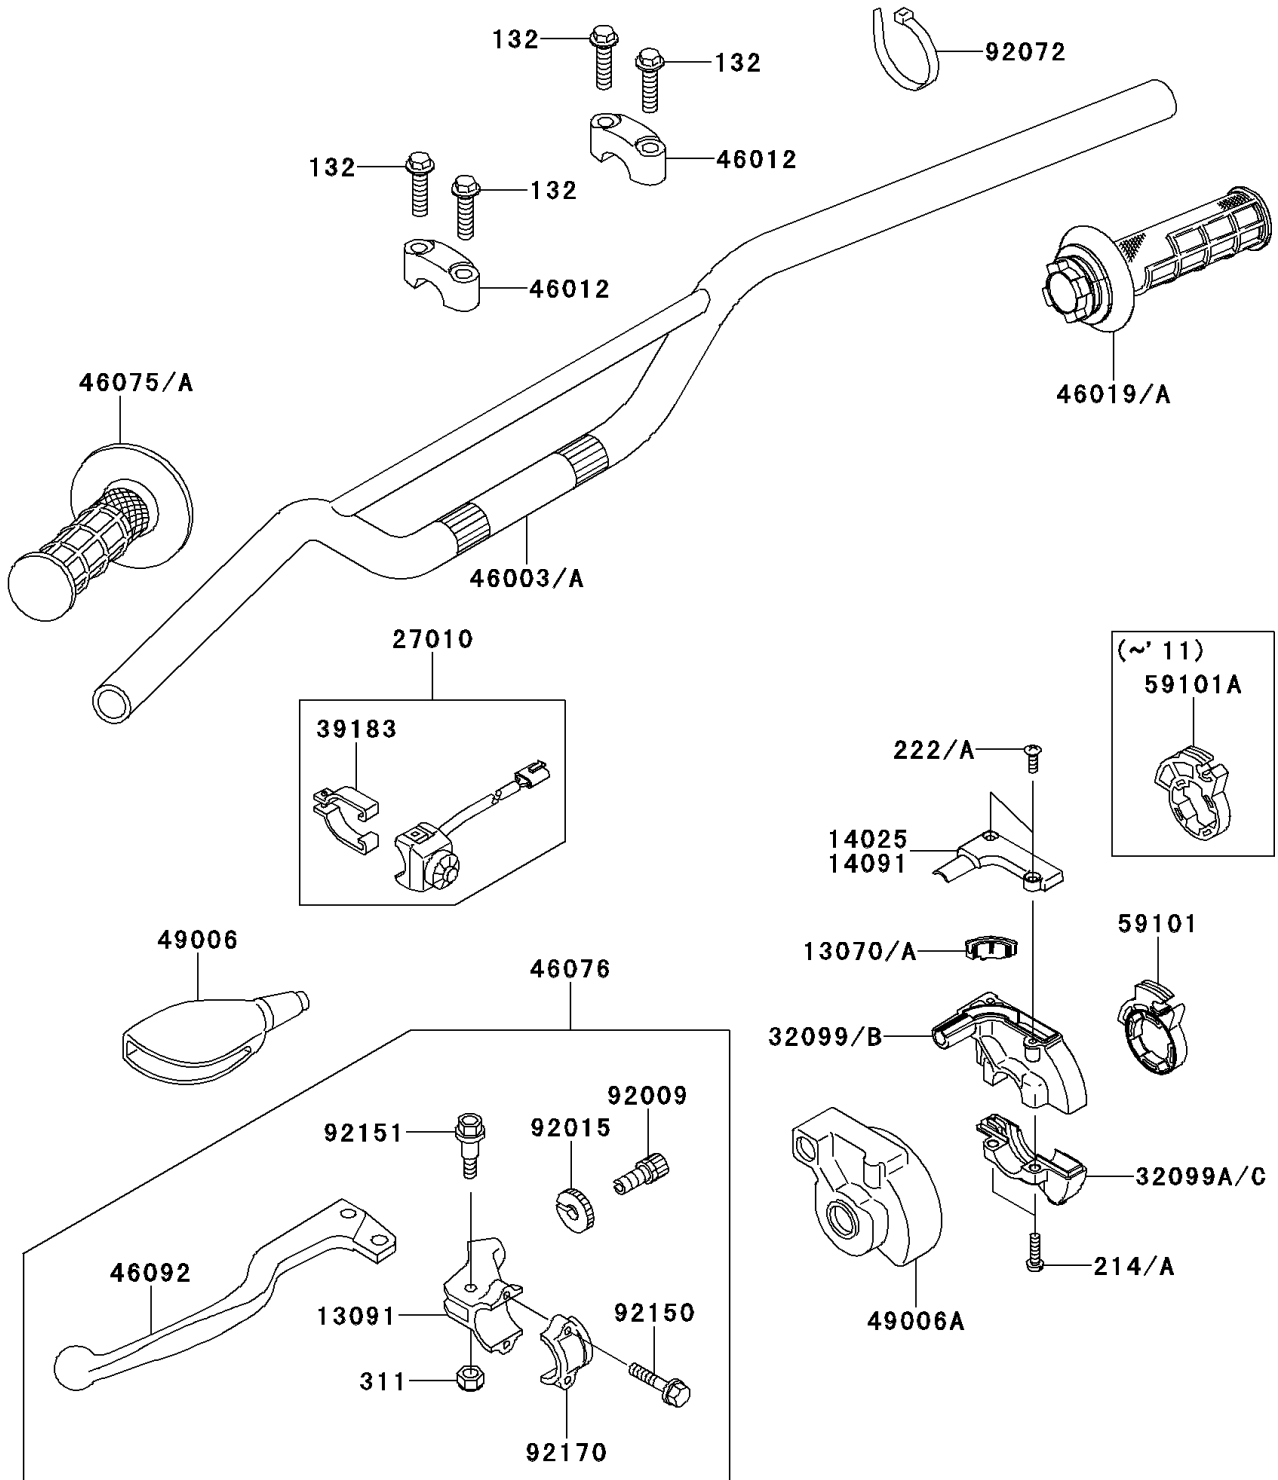

2014 KX™ 65

PARTS DIAGRAM

Handlebar

F2310

2014 KX™ 65

PARTS LIST

Handlebar

Kawasaki

Let the Good Times Roll®

ITEM NAME

PART NUMBER

QUANTITY
