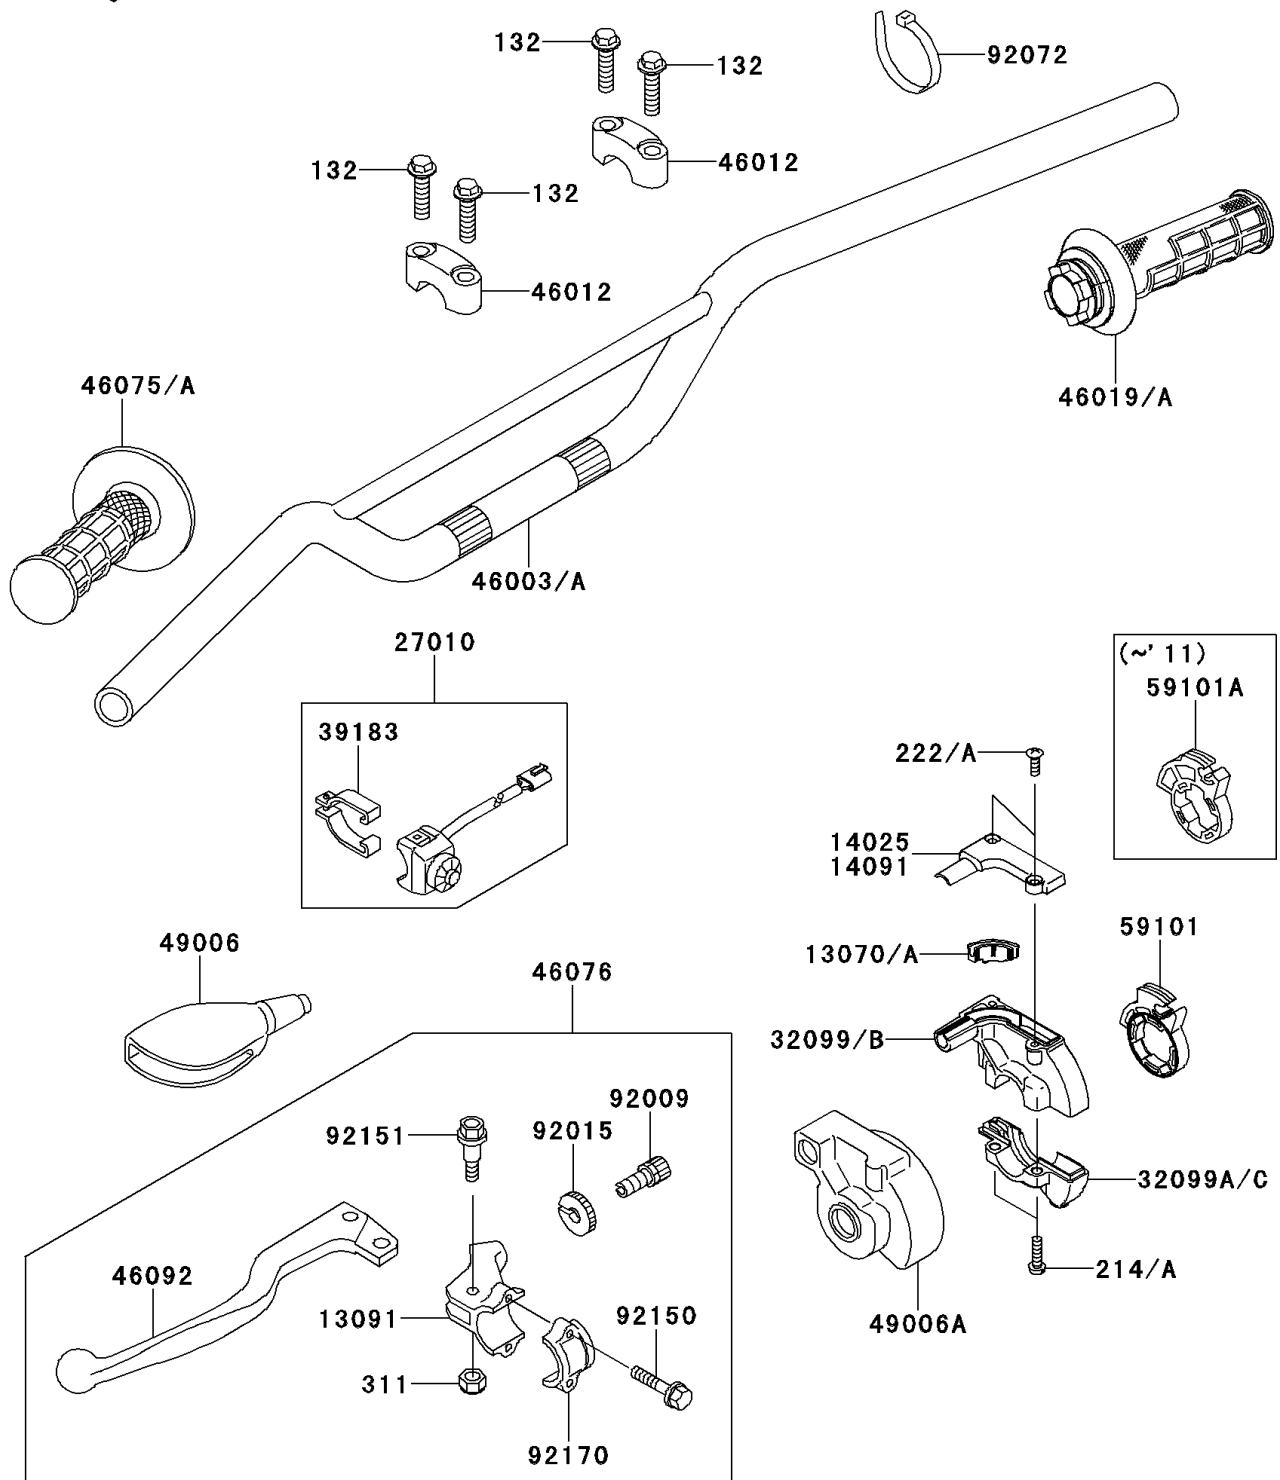

2011 KX™ 65

PARTS DIAGRAM

Handlebar

F2310

2011 KX™ 65

PARTS LIST

Handlebar

Kawasaki

Let the Good Times Roll®

ITEM NAME

PART NUMBER

QUANTITY
