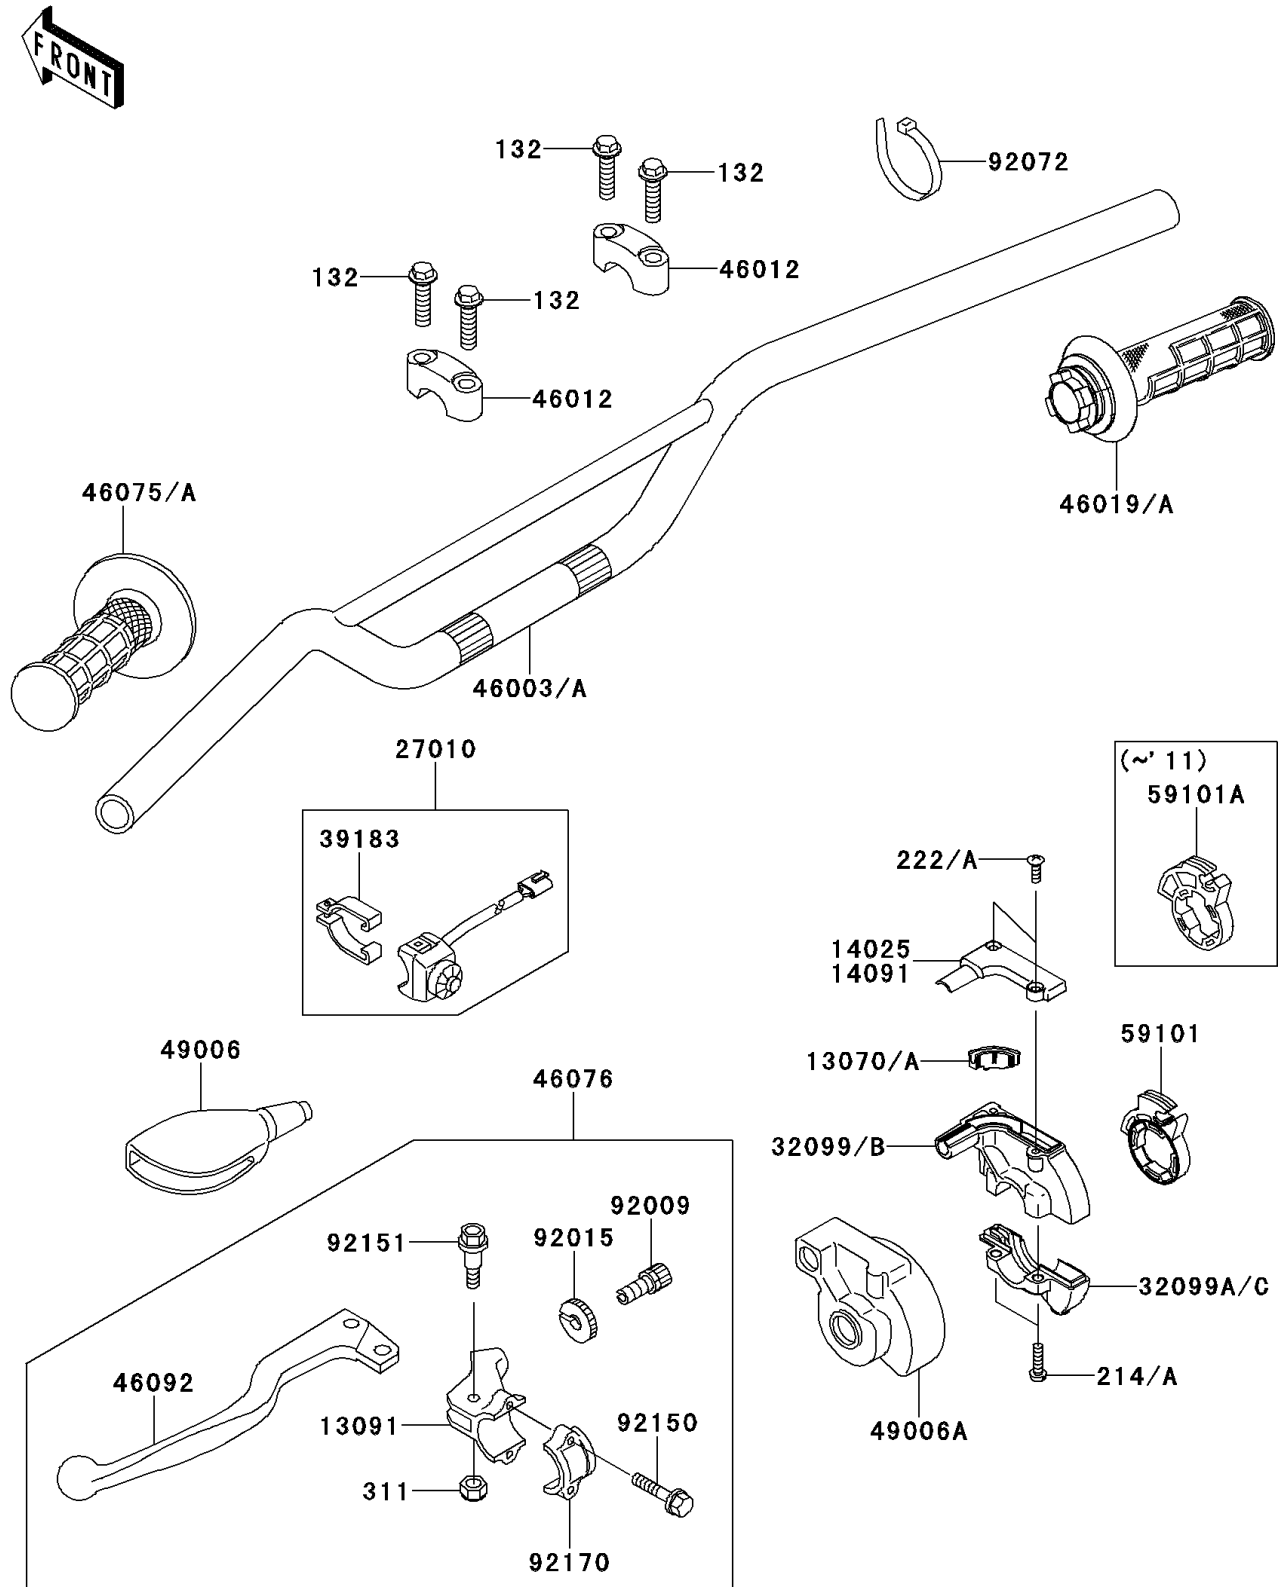

2010 KX65 (CANADA ONLY)

PARTS DIAGRAM

Handlebar

F2310

2010 KX65 (CANADA ONLY)

PARTS LIST

Handlebar

ITEM NAME

PART NUMBER

QUANTITY
