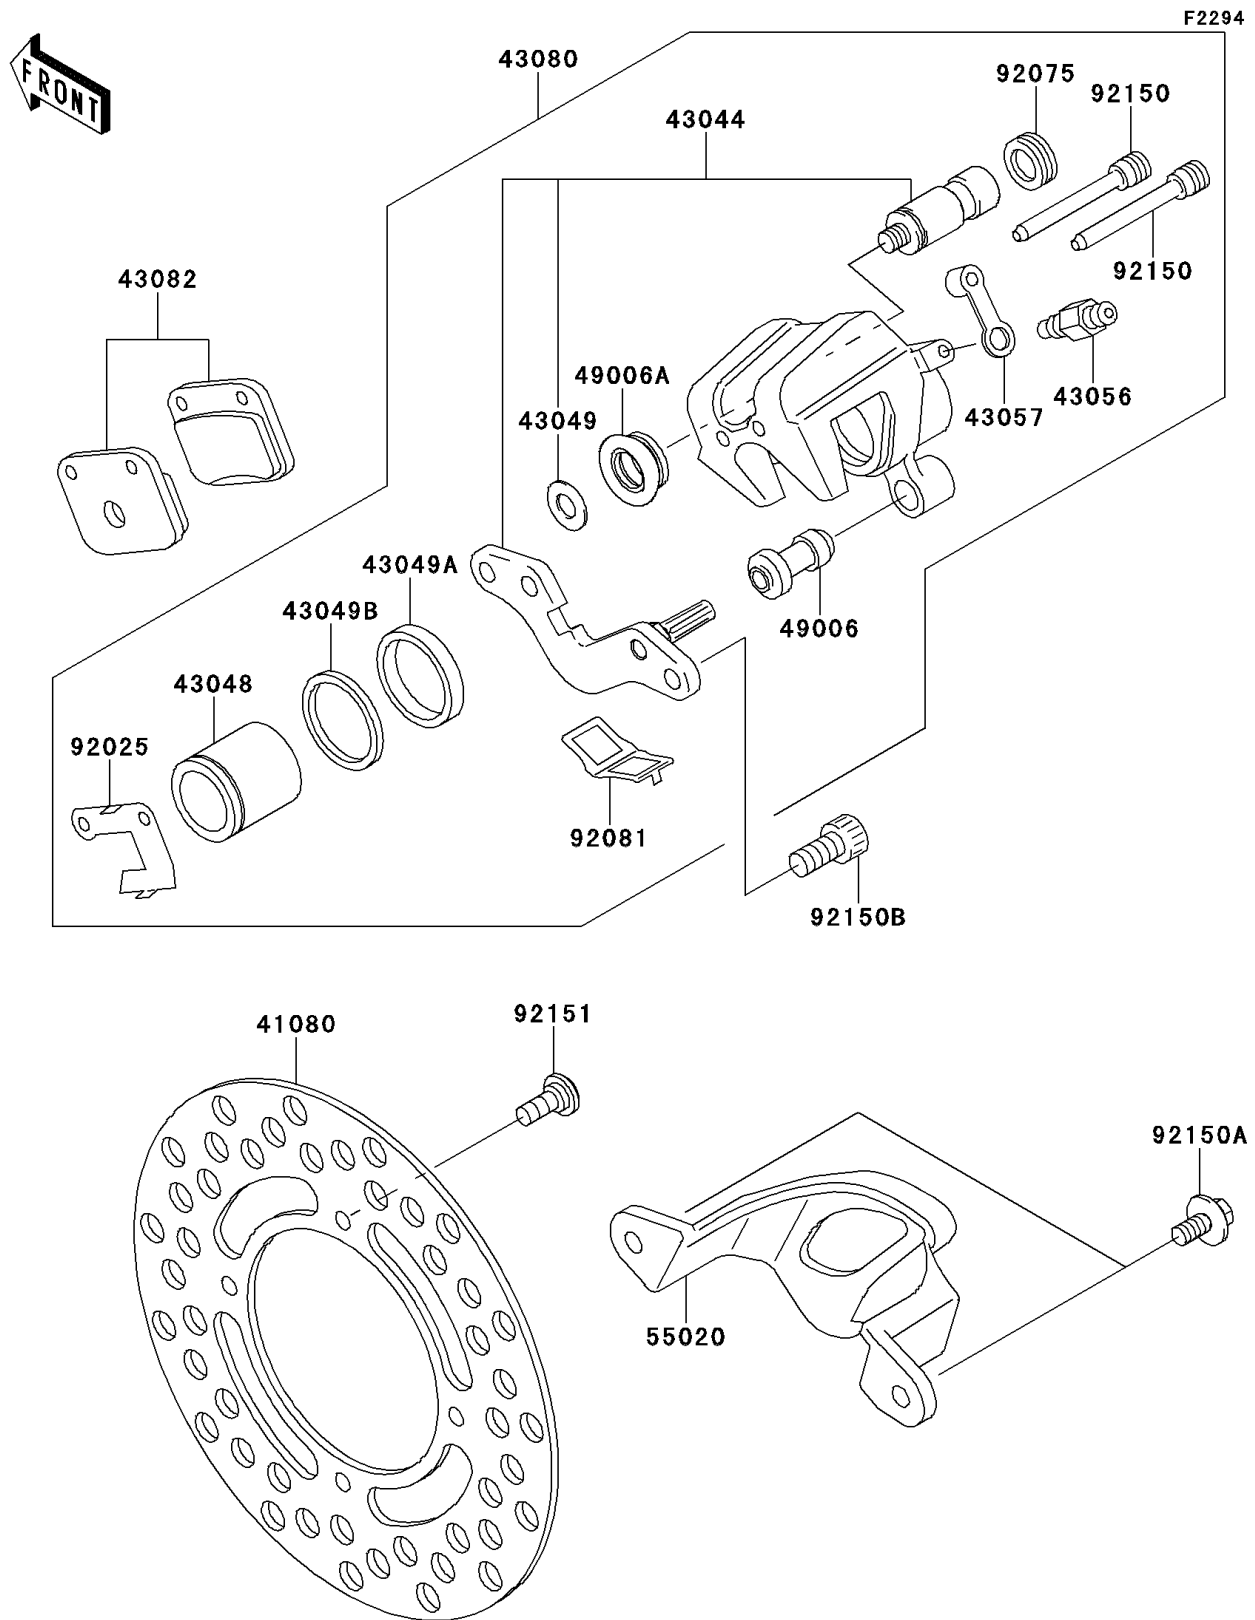

2010 KX65 (CANADA ONLY)

PARTS DIAGRAM

Rear Brake

2010 KX65 (CANADA ONLY)

PARTS LIST

Rear Brake

ITEM NAME

PART NUMBER

QUANTITY
