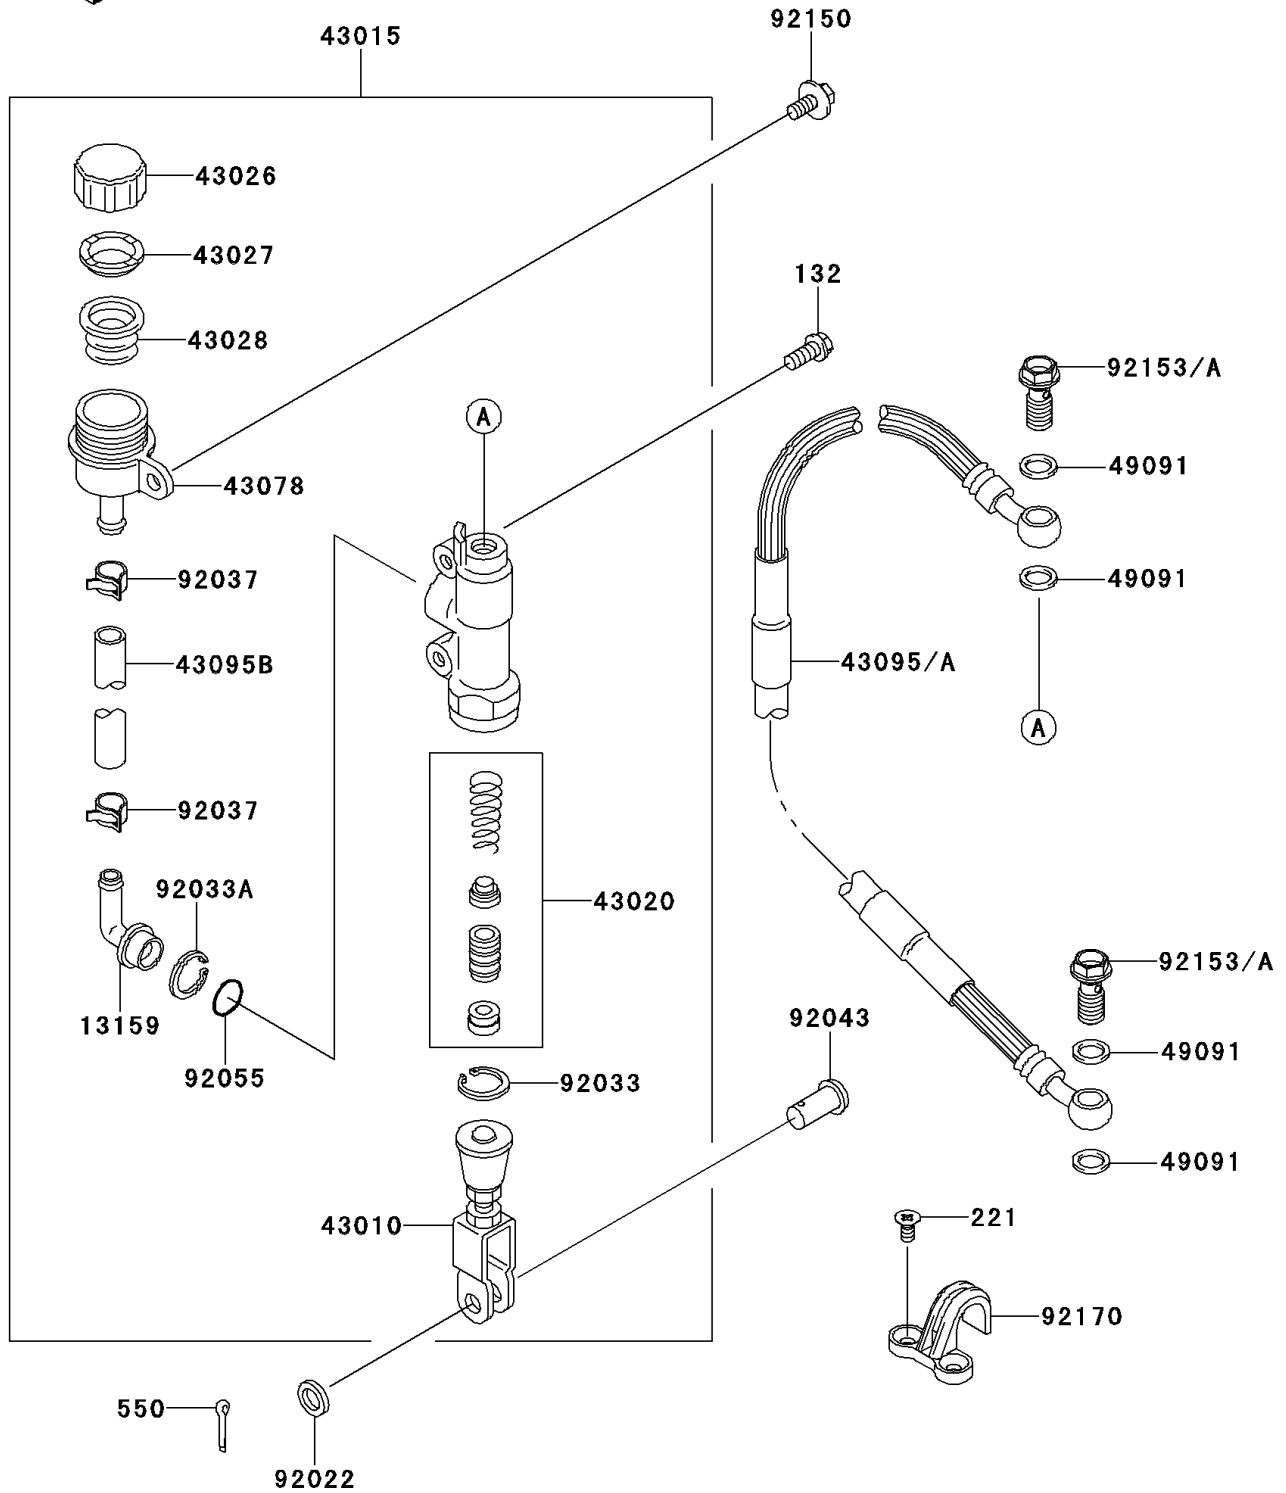

2014 KX™ 65

PARTS DIAGRAM

Rear Master Cylinder

F2293

2014 KX™ 65

PARTS LIST

Rear Master Cylinder

ITEM NAME

PART NUMBER

QUANTITY
