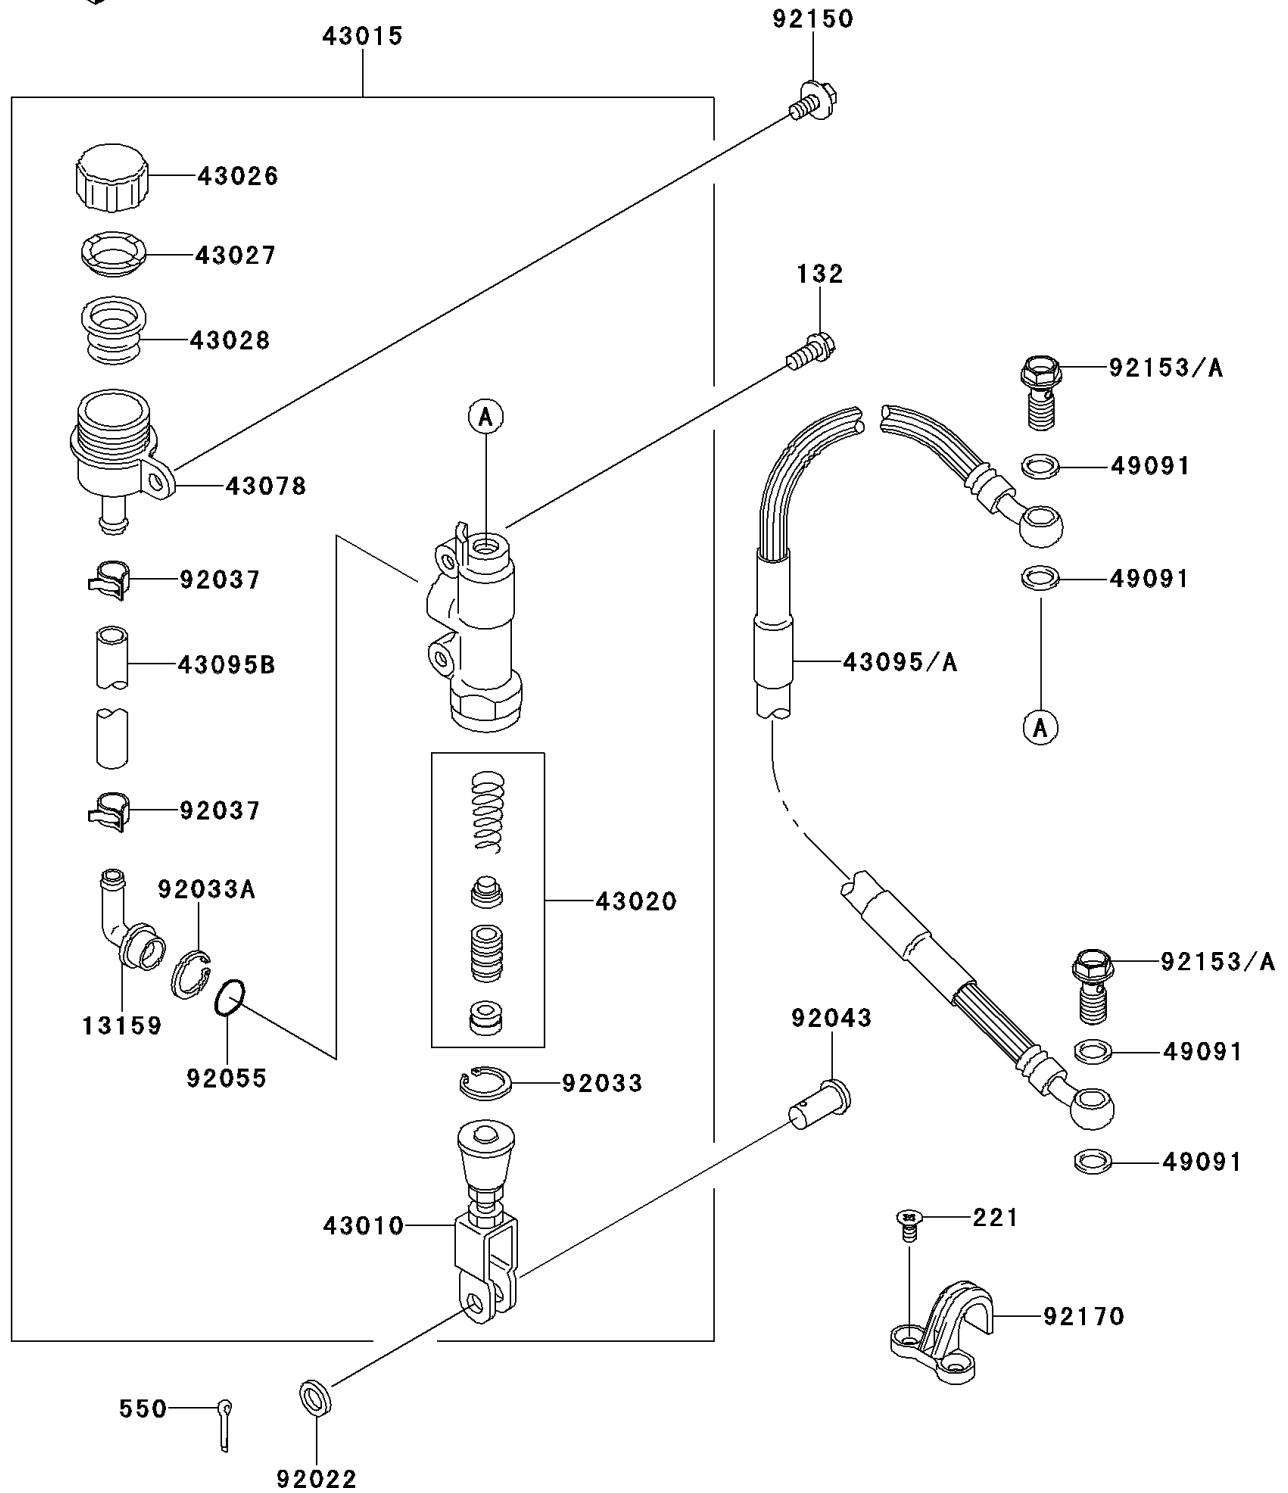

2011 KX™ 65

PARTS DIAGRAM

Rear Master Cylinder

F2293

2011 KX™ 65

PARTS LIST

Rear Master Cylinder

ITEM NAME

PART NUMBER

QUANTITY
