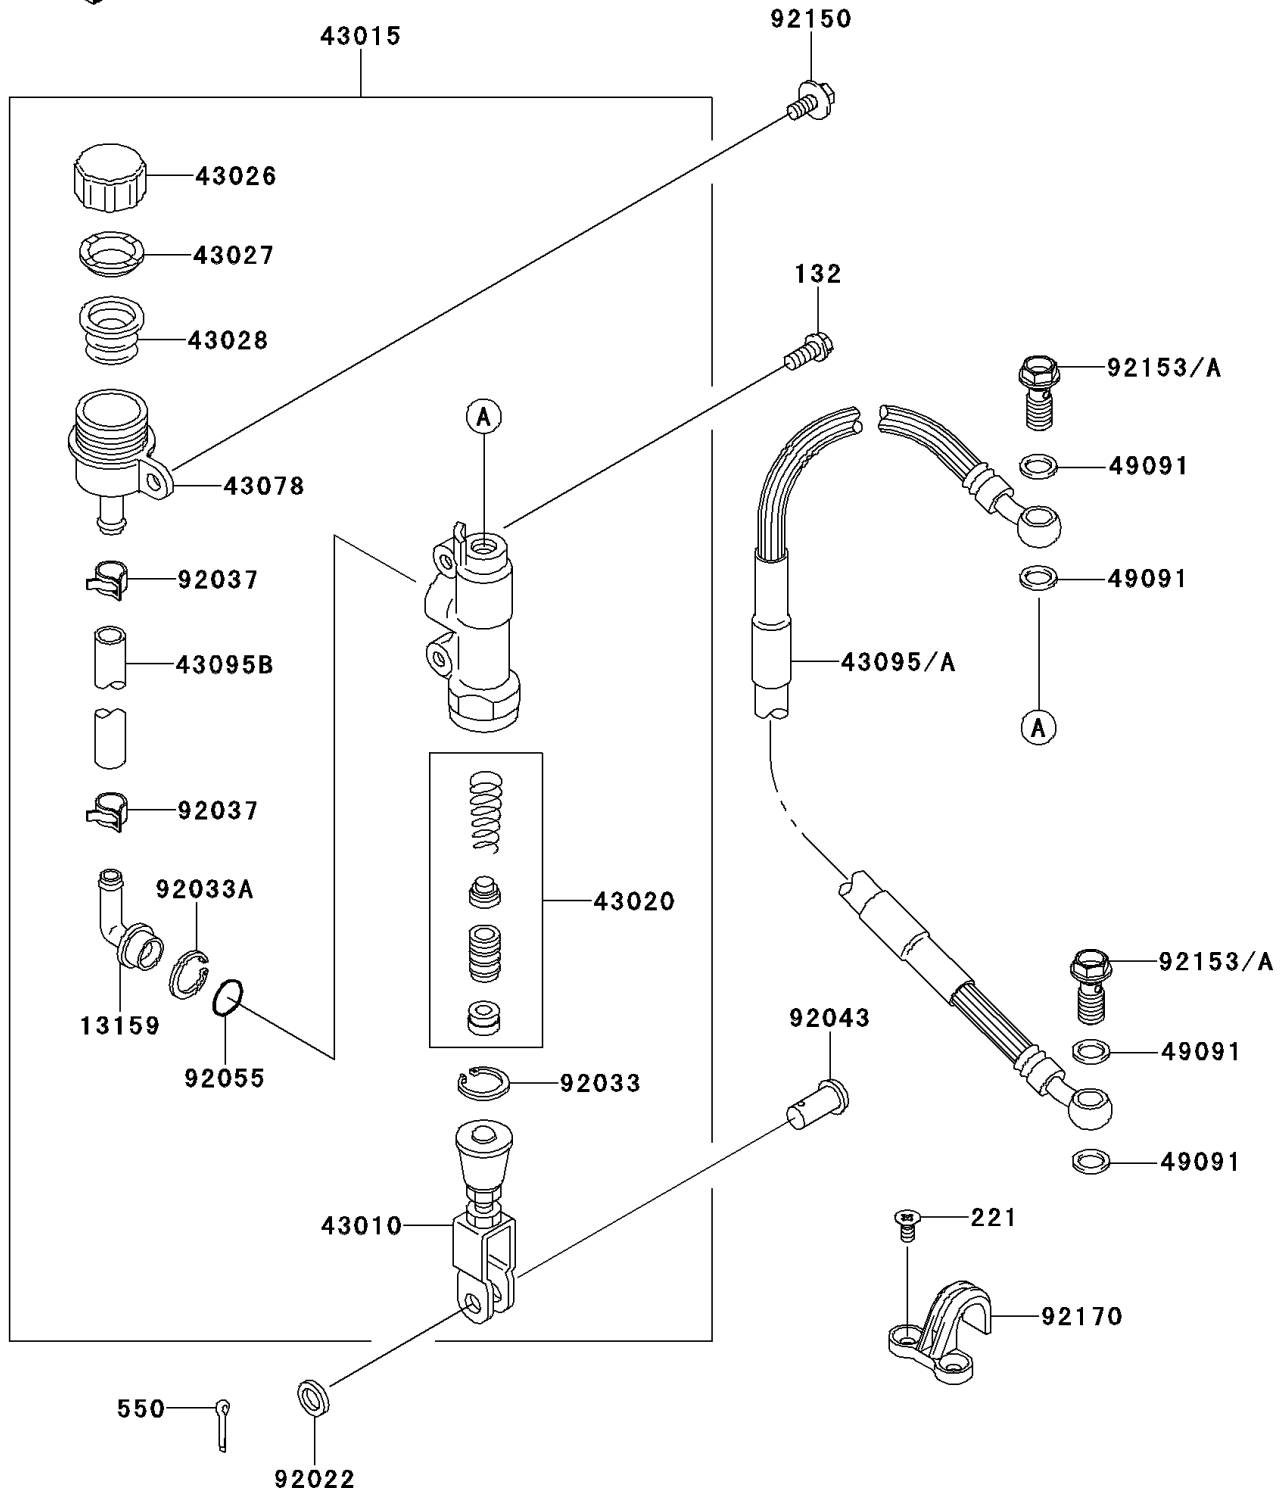

2010 KX65 (CANADA ONLY)

PARTS DIAGRAM Rear Master Cylinder

F2293

2010 KX65 (CANADA ONLY)

PARTS LIST

Rear Master Cylinder

ITEM NAME

PART NUMBER

QUANTITY
