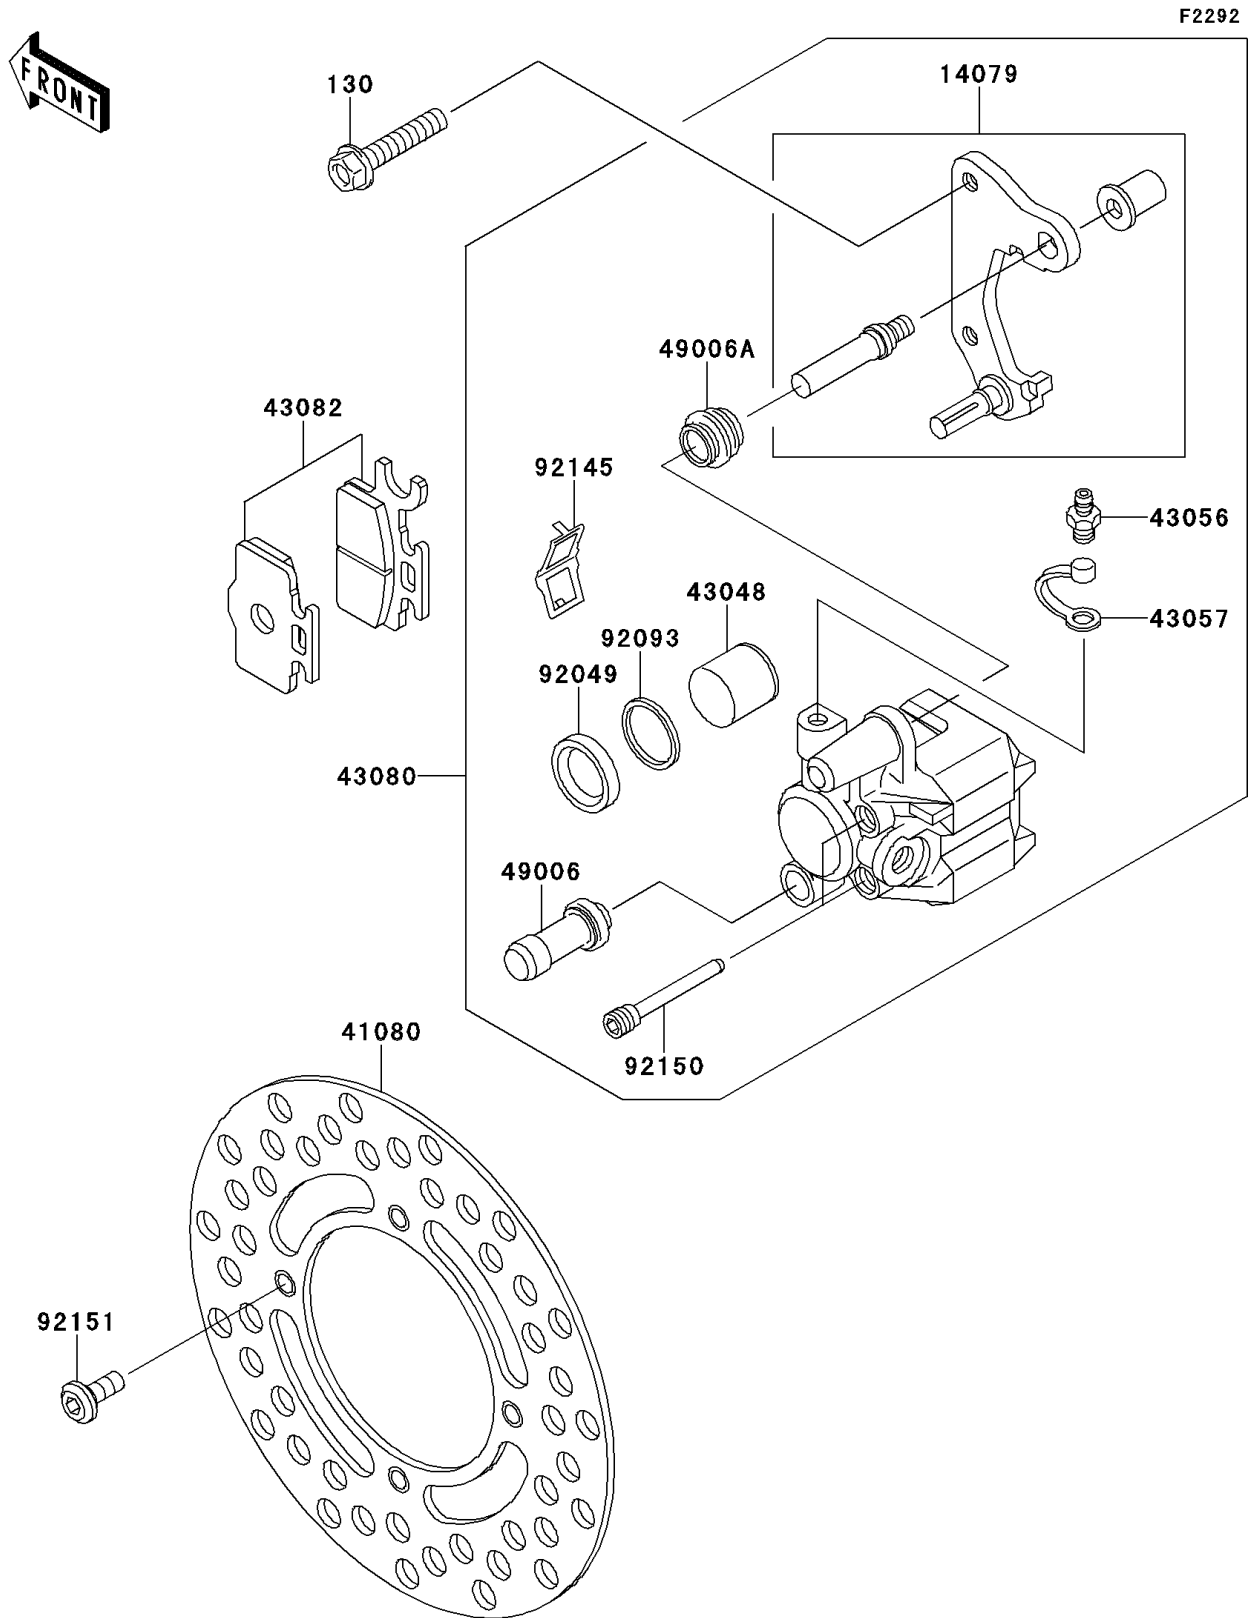

2014 KX™ 65

PARTS DIAGRAM

Front Brake

2014 KX™ 65

PARTS LIST

Front Brake

Kawasaki

Let the Good Times Roll®

ITEM NAME

PART NUMBER

QUANTITY
