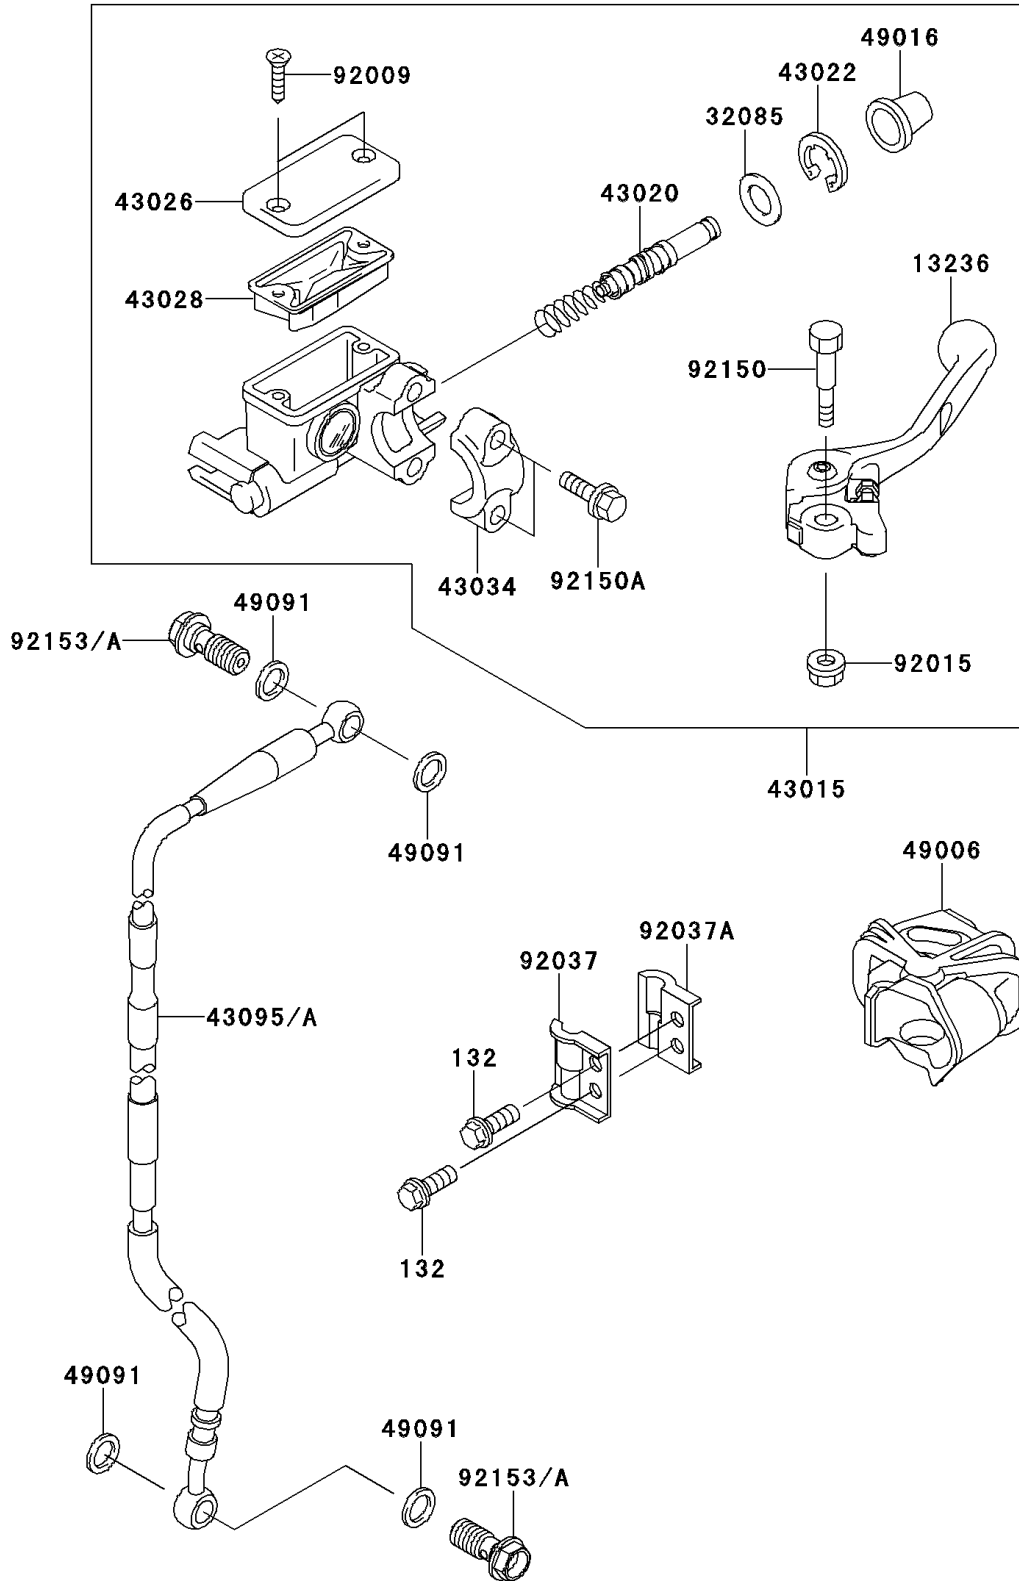

2014 KX™ 65

PARTS DIAGRAM

Front Master Cylinder

F2291

2014 KX™ 65

PARTS LIST

Front Master Cylinder

Kawasaki

Let the Good Times Roll®

ITEM NAME

PART NUMBER

QUANTITY
