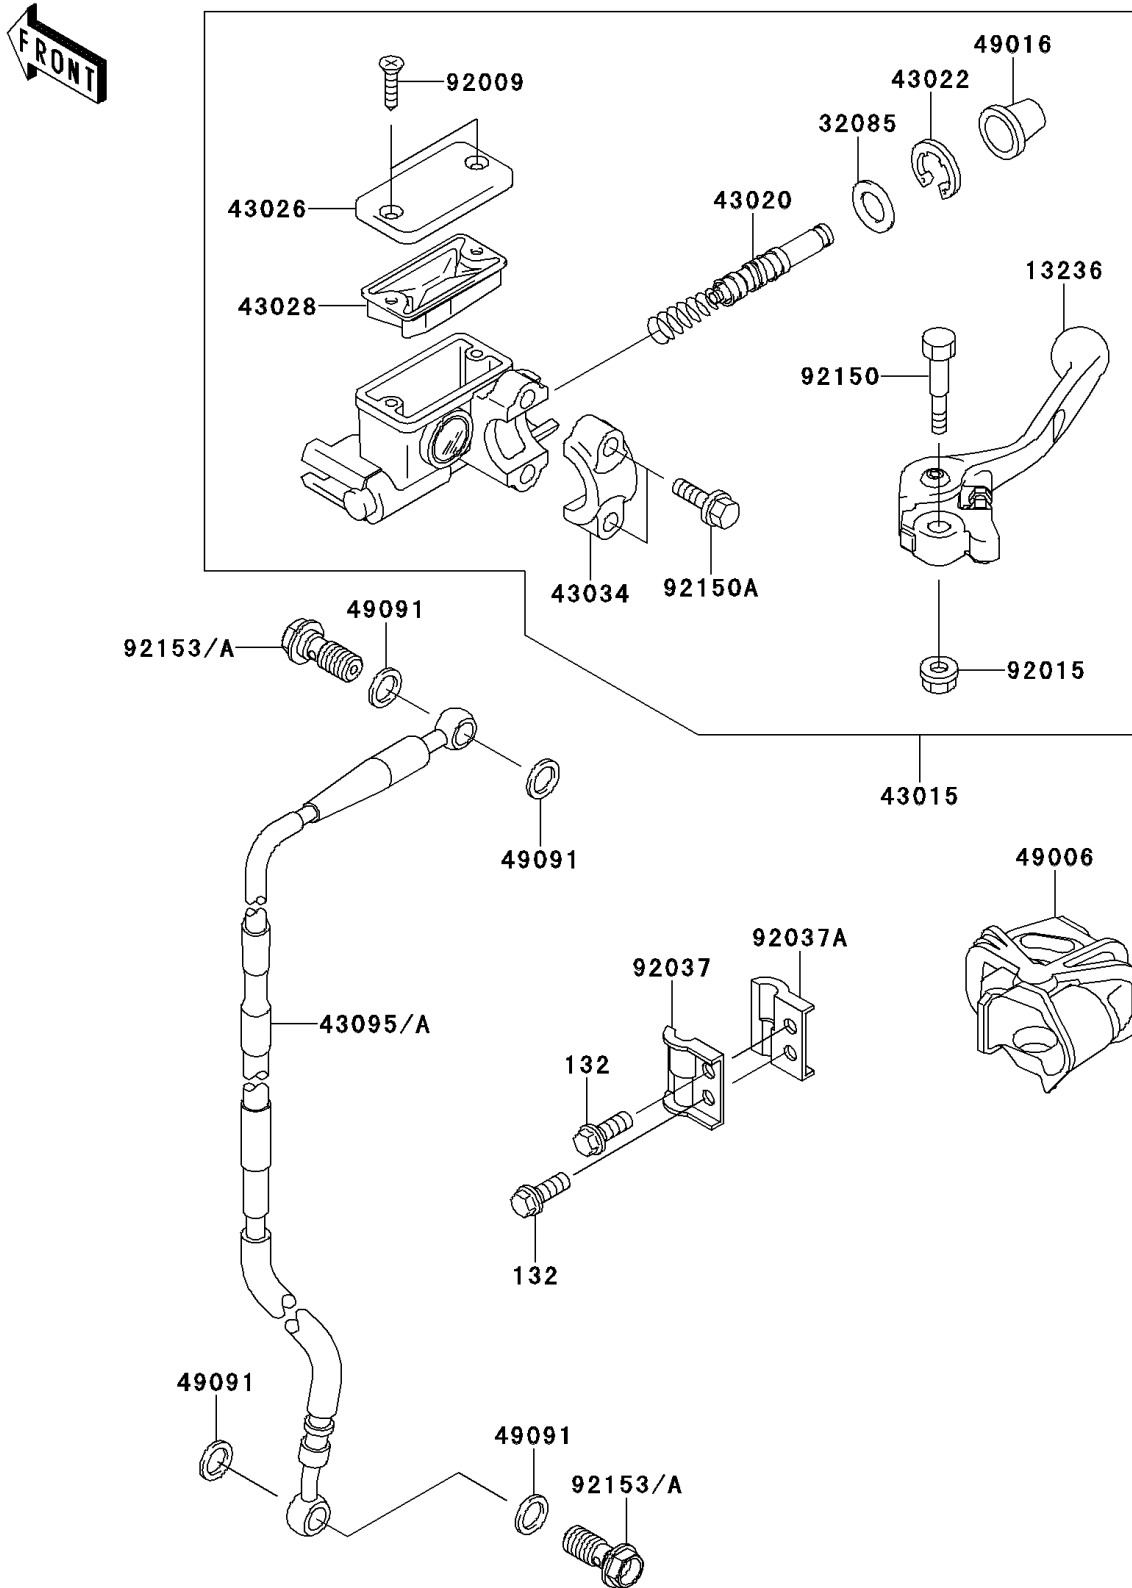

# 2013 KX™ 65

## PARTS DIAGRAM

### Front Master Cylinder

F2291

## PARTS LIST