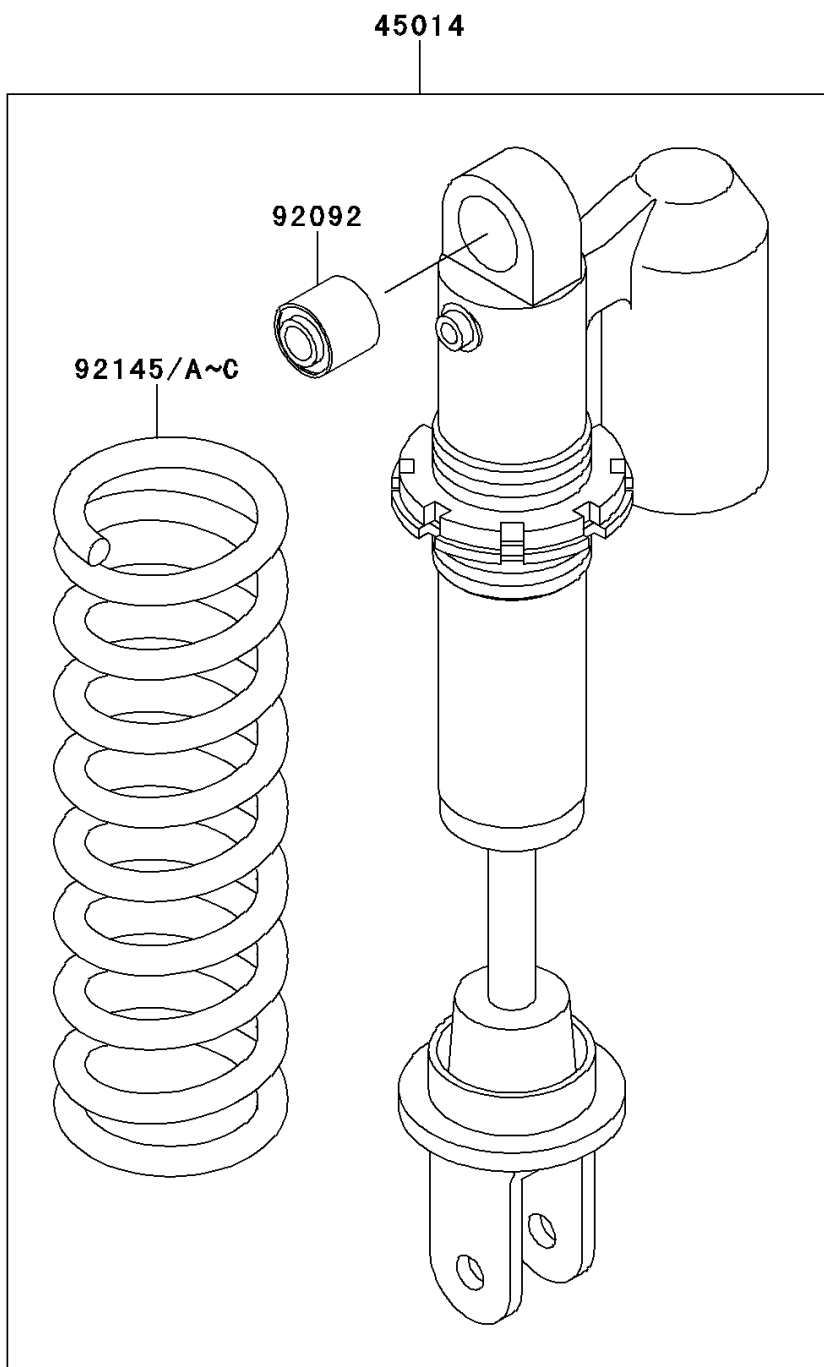

2013 KX™ 65

PARTS DIAGRAM

Shock Absorber(s)

Kawasaki

Let the Good Times Roll®

F2280

2013 KX™ 65

PARTS LIST

Shock Absorber(s)

ITEM NAME

PART NUMBER

QUANTITY
