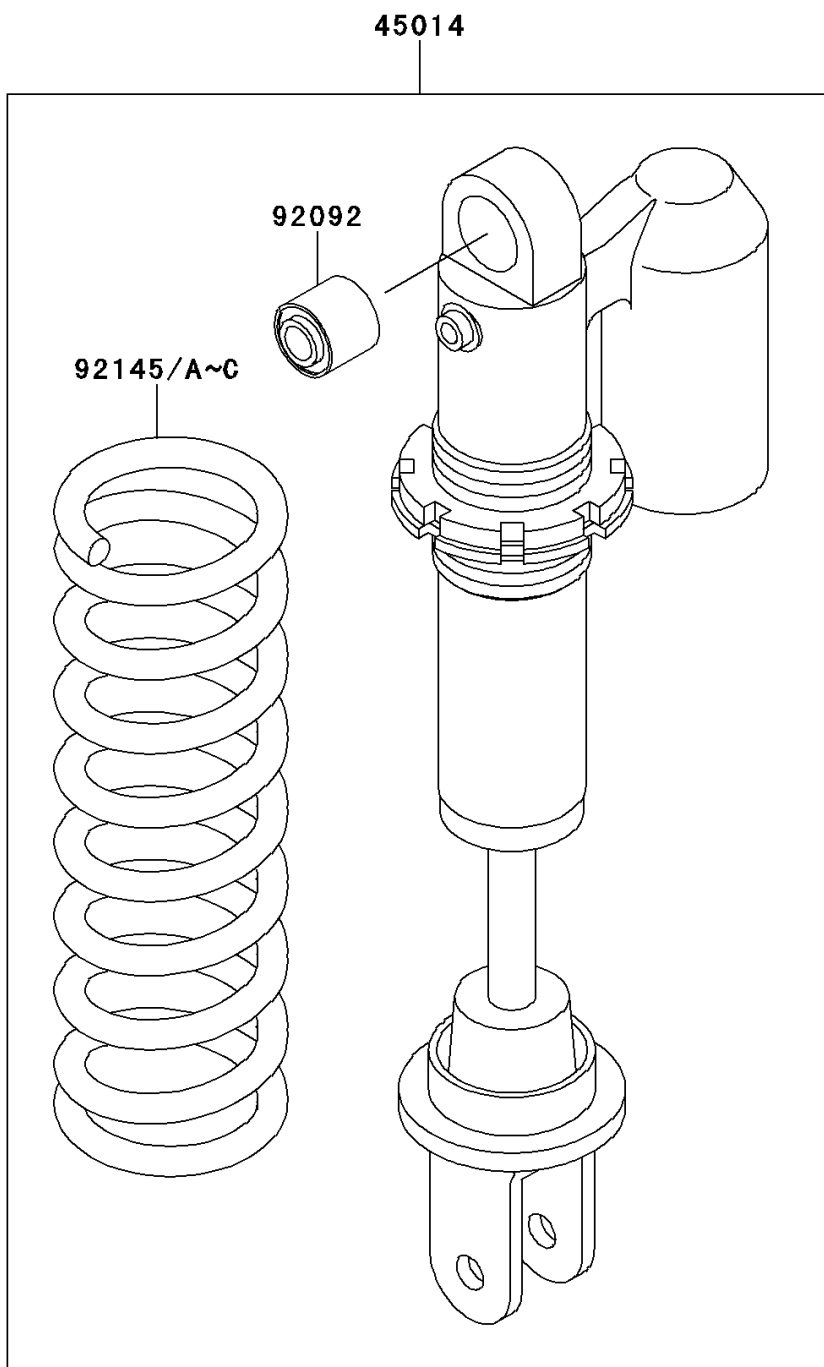

2010 KX65 (CANADA ONLY)

PARTS DIAGRAM

Shock Absorber(s)

F2280

2010 KX65 (CANADA ONLY)

PARTS LIST

Shock Absorber(s)

ITEM NAME	PART NUMBER	QUANTITY
-----------	-------------	----------
