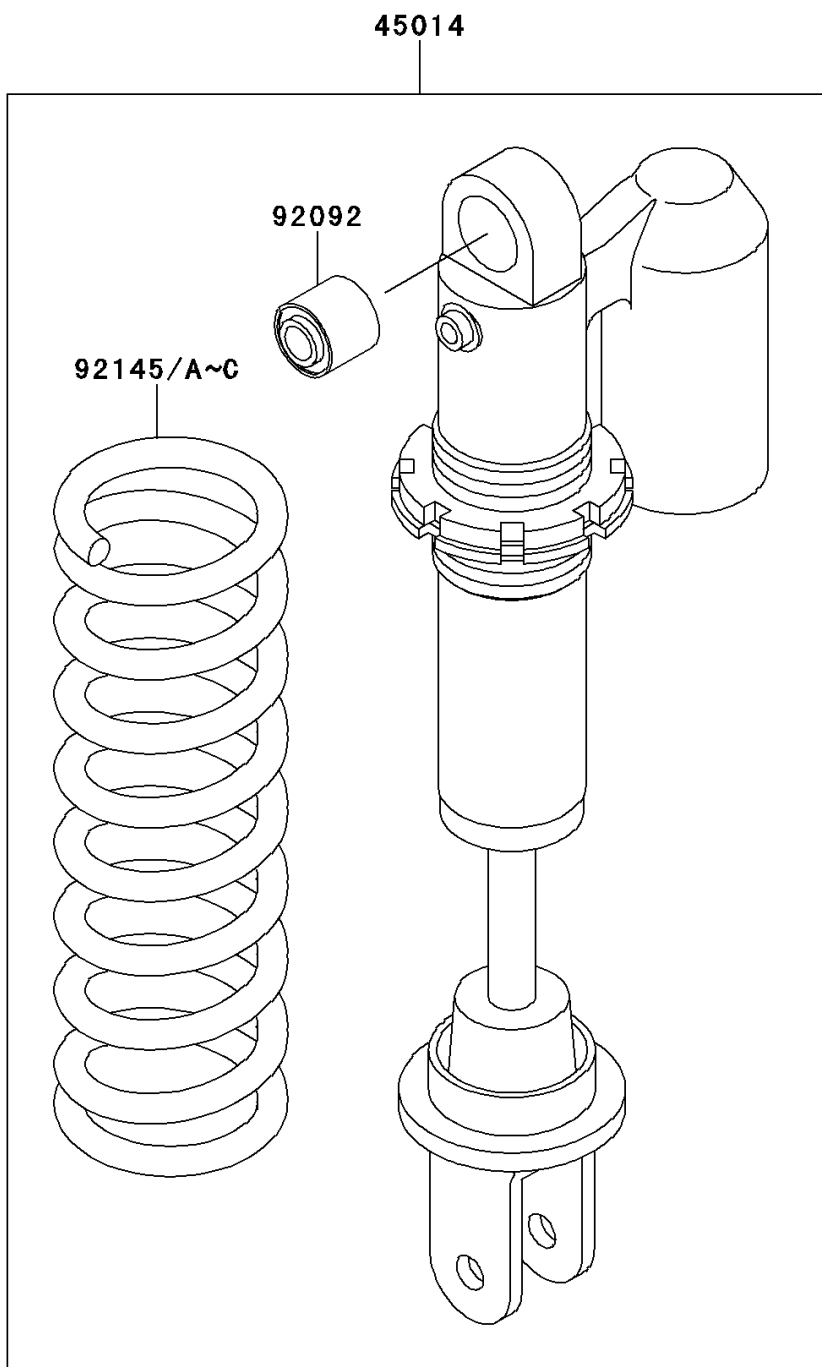

2010 KX65 (CANADA ONLY)

PARTS DIAGRAM

Shock Absorber(s)

F2280

2010 KX65 (CANADA ONLY)

PARTS LIST

Shock Absorber(s)

ITEM NAME

PART NUMBER

QUANTITY
