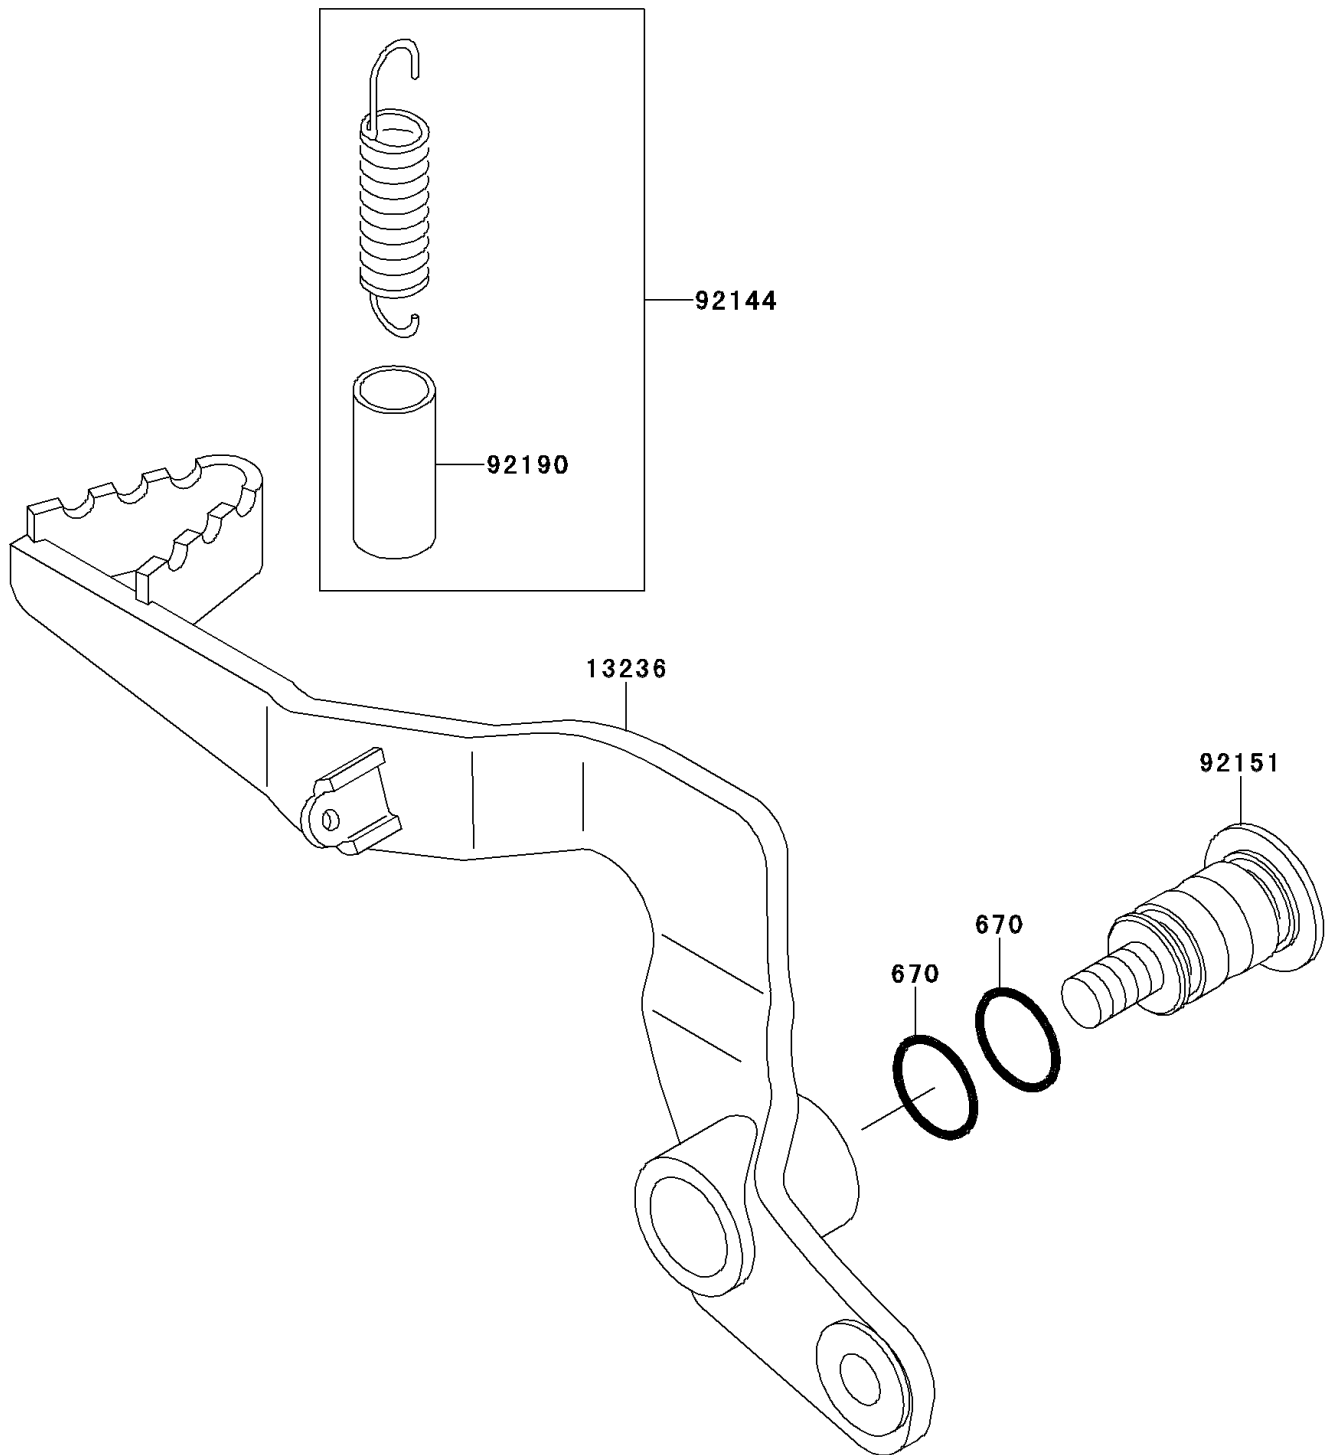

2014 KX™ 65

PARTS DIAGRAM

Brake Pedal

F2260