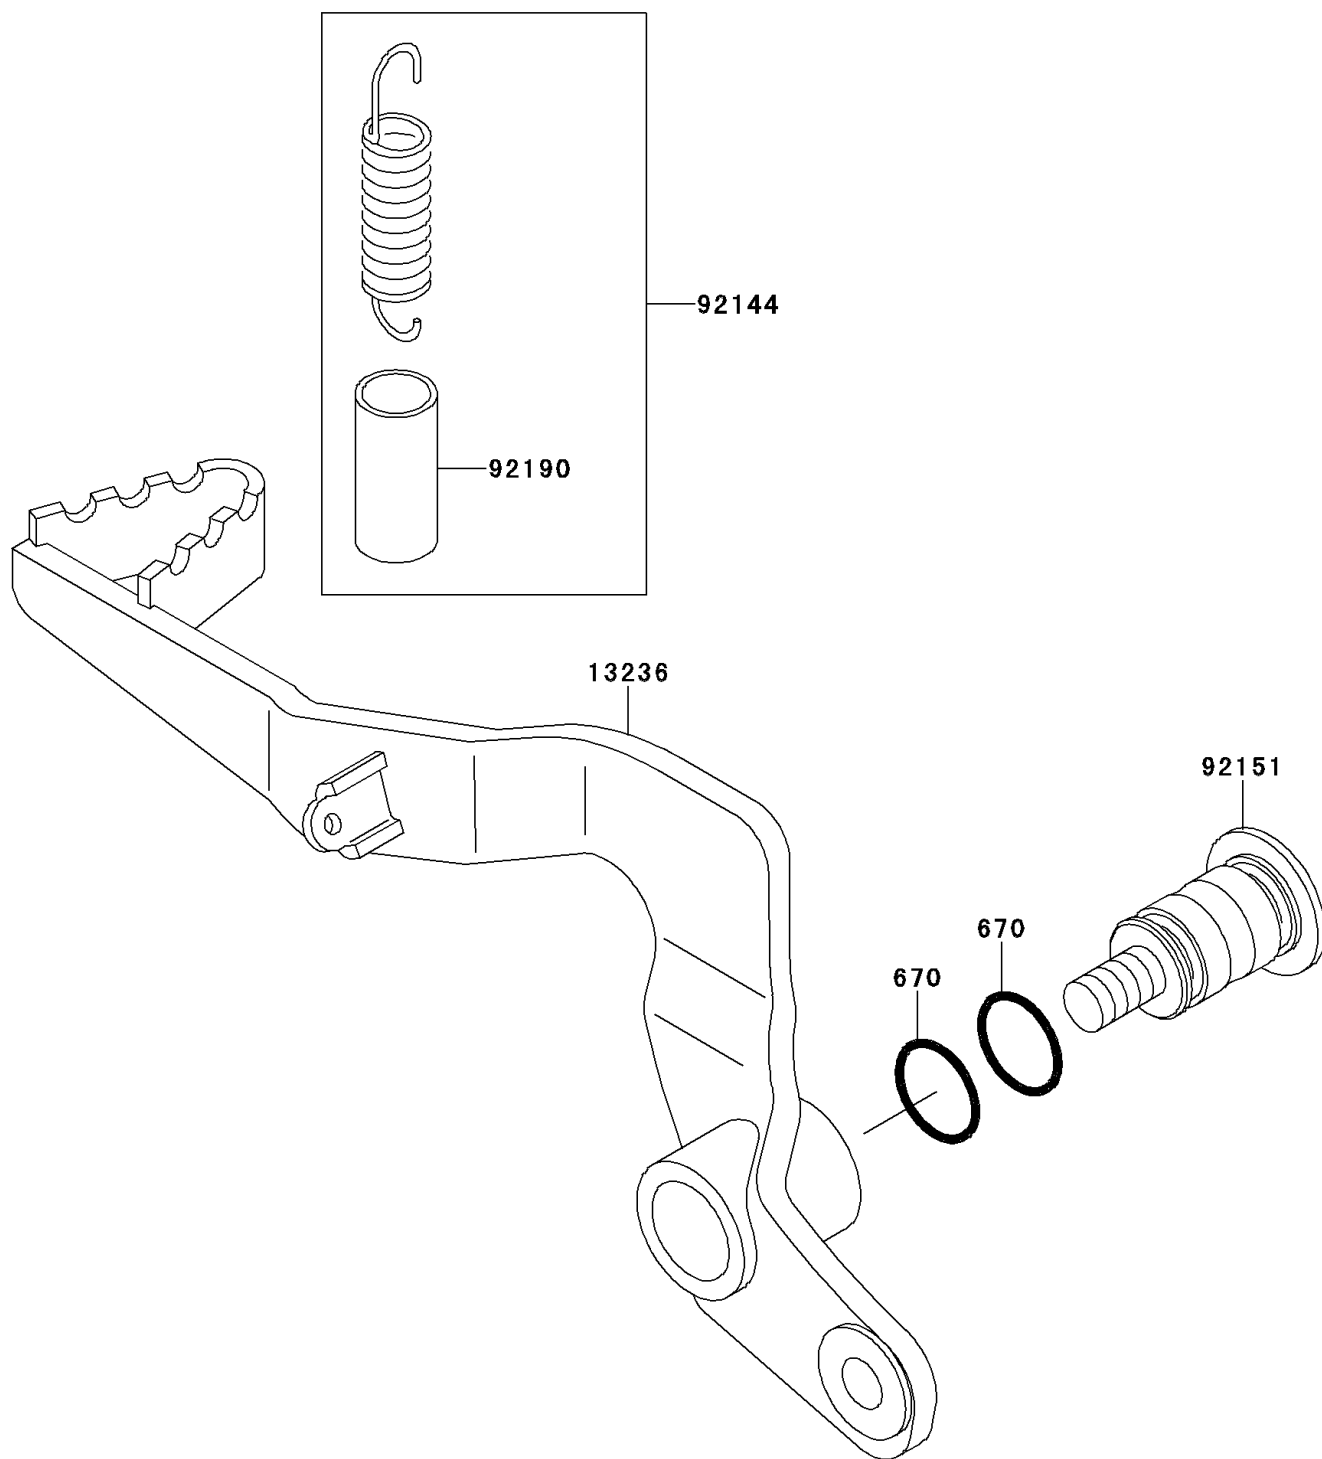

2010 KX65 (CANADA ONLY)

PARTS DIAGRAM

Brake Pedal

F2260

2010 KX65 (CANADA ONLY)

PARTS LIST

Brake Pedal

ITEM NAME

PART NUMBER

QUANTITY
